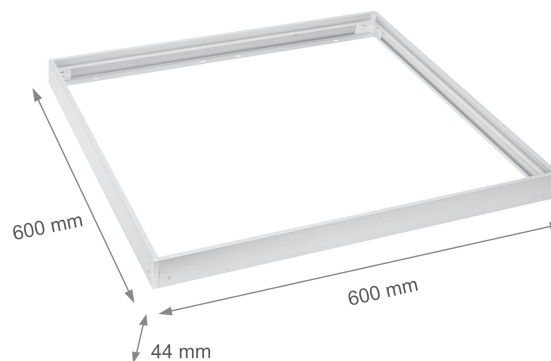

ACC+035010_FRAME

ACC+035010_FRAME

Technical data

Code	ACC+035010_FRAME
Working temperature range	-20/+40 °
Housing material	Aluminum/TWORZYWO
Colour	White
Dimension (AxBxC)	600x600x43 mm
For use	N,A
Assembly method	On the ceiling
Made in	PRC
Other	Ramka to paneli ALGINE 600x600 ,