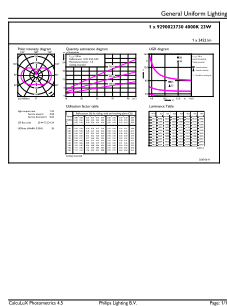

Product data

General Information	
Cap-Base	E27 [E27]
Nominal lifetime	15,000 hour(s)
Switching Cycle	20,000
Rated Lifetime (Hours)	15,000 hour(s)
Lighting Technology	LED
Flux measurement reference	Sphere
Light Technical	
Color Code	840 [CCT of 4000K]
Color Code	840 [CCT of 4000K]
Luminous Flux	3,452 lumen
Color Designation	Cool White (CW)
Correlated Color Temperature (Nom)	4000 K
Luminous Efficacy (rated) (Nom)	150.00 lm/W
Color Consistency	<6
Color rendering index (CRI)	80
LLMF At End Of Nominal Lifetime (Nom)	70 %

Dimensional drawing

Product	D	C
LED classic 200W A95 E27 CW FR ND 1PF/4	95 mm	165 mm

Photometric data

Light Distribution Diagram - LED classic 200W A95 E27 CW FR ND 1PF/4

Classic filament LEDbulbs

Photometric data