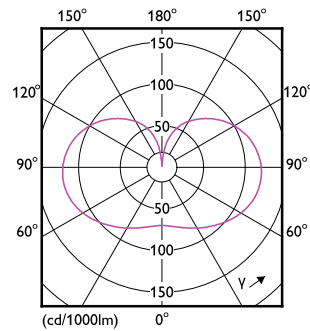

Product data

General Information	
Cap-Base	E27 [E27]
Nominal lifetime	15,000 hour(s)
Switching Cycle	20,000
Rated Lifetime (Hours)	15,000 hour(s)
Lighting Technology	LED
Flux measurement reference	Sphere
Light Technical	
Color Code	840 [CCT of 4000K]
Color Code	840 [CCT of 4000K]
Luminous Flux	3,452 lumen
Color Designation	Cool White (CW)
Correlated Color Temperature (Nom)	4000 K
Luminous Efficacy (rated) (Nom)	150.00 lm/W
Color Consistency	<6
Color rendering index (CRI)	80
LLMF At End Of Nominal Lifetime (Nom)	70 %

Classic filament LEDbulbs

Bulb Shape	A95 [A 95mm]
Approval and Application	
Energy Consumption kWh/1000 h	23 kWh
EPREL Registration Number	374,909
EU RoHS compliant	Yes
Product Data	
Full product code	871869976465400

Dimensional drawing

Product	D	C
LED classic 200W A95 E27 CW FR ND 1PF/4	95 mm	165 mm

Photometric data

Light Distribution Diagram - LED classic 200W A95 E27 CW FR ND 1PF/4

Classic filament LEDbulbs

Photometric data