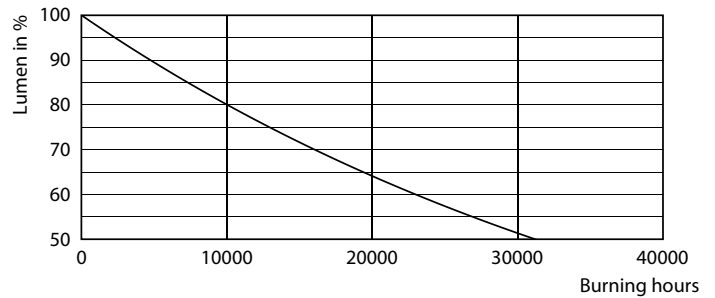

Product data

General Information	
Cap-Base	E27 [E27]
Nominal lifetime	15,000 hour(s)
Switching Cycle	20,000
Rated Lifetime (Hours)	15,000 hour(s)
Lighting Technology	LED
Flux measurement reference	Sphere
Light Technical	
Color Code	840 [CCT of 4000K]
Color Code	840 [CCT of 4000K]
Luminous Flux	3,452 lumen
Color Designation	Cool White (CW)
Correlated Color Temperature (Nom)	4000 K
Luminous Efficacy (rated) (Nom)	150.00 lm/W
Color Consistency	<6
Color rendering index (CRI)	80
LLMF At End Of Nominal Lifetime (Nom)	70 %

Dimensional drawing

Product	D	C
LED classic 200W A95 E27 CW FR ND 1PF/4	95 mm	165 mm

Photometric data

Light Distribution Diagram - LED classic 200W A95 E27 CW FR ND 1PF/4

Classic filament LEDbulbs

Photometric data

Spectral Power Distribution Colour - LED classic 200W A95 E27 CW FR ND 1PF/4

Lifetime

Life Expectancy Diagram - LED classic 200W A95 E27 CW FR ND 1PF/4

Lumen Maintenance Diagram - LED classic 200W A95 E27 CW FR ND 1PF/4