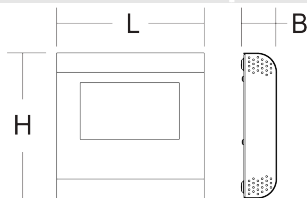

INSTRUCTION

MWeb
982772.004.37

IP 20

L 236, B 59, H 234

1 kg

11

12

2x