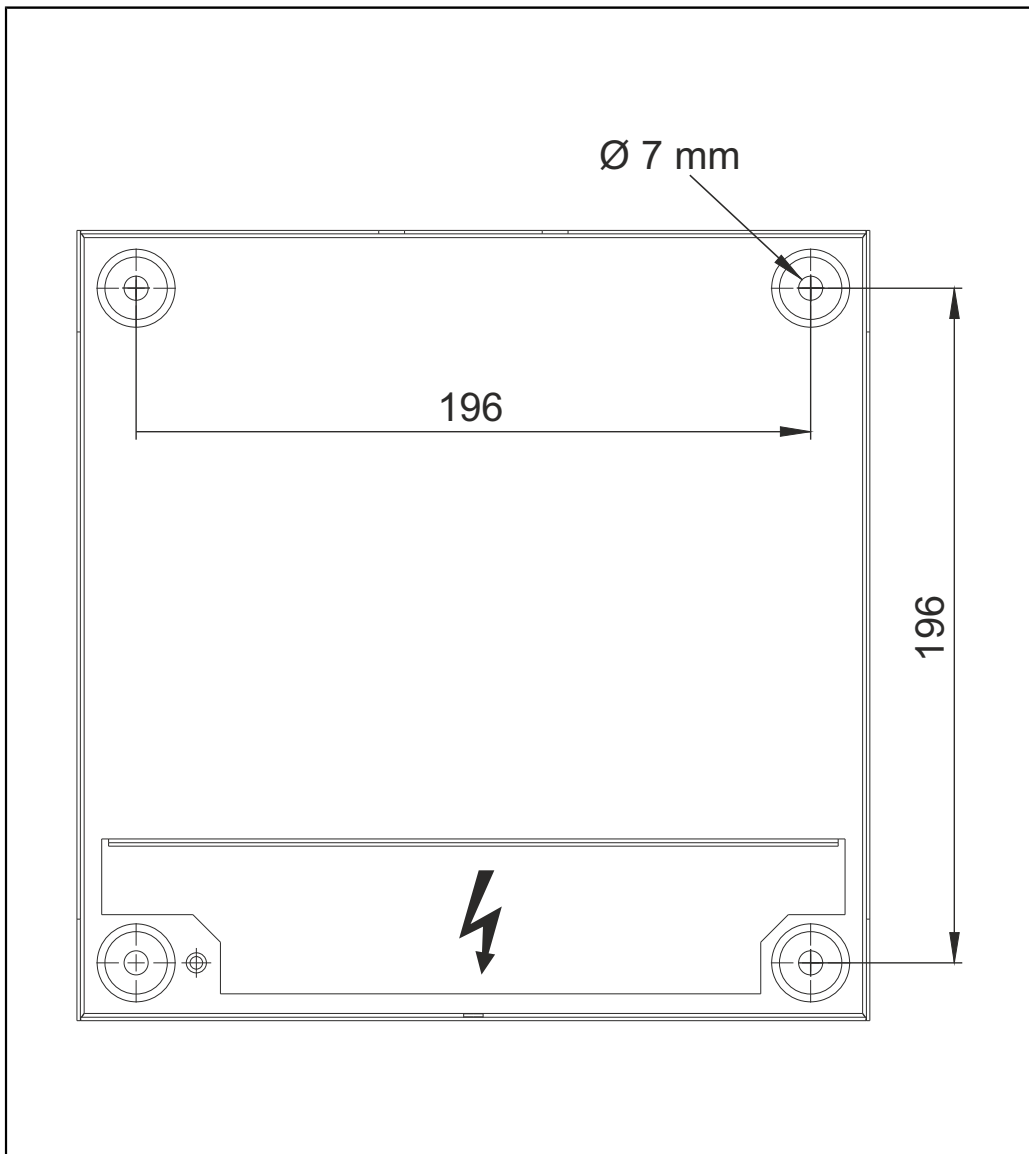

RZB - Rudolf Zimmermann, Bamberg GmbH

Rheinstraße 16
96052 Bamberg

☎ 0951/7909-0
Fax: 0951/7909-198

E-mail: info@rzb-leuchten.de