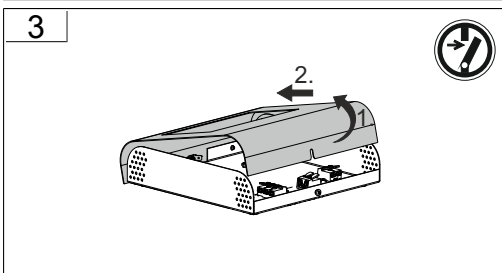

INSTRUCTION

MWeb
982772.004.37

IP 20

L 236, B 59, H 234

1 kg

11

12

2x