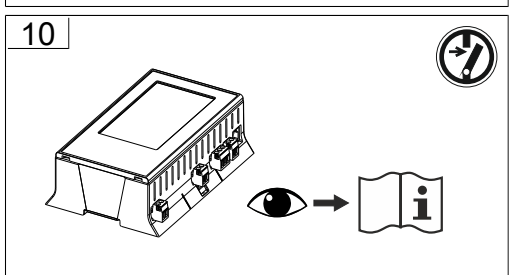

INSTRUCTION

MWeb
982772.004.37

IP 20

L 236, B 59, H 234

1 kg

11

12

2x