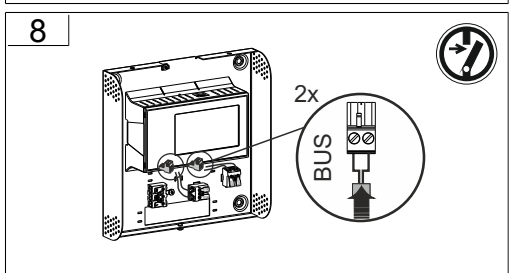

INSTRUCTION

MWeb
982772.004.37

IP 20

L 236, B 59, H 234

1 kg

11

12

2x