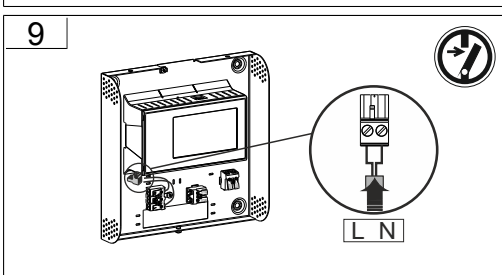

INSTRUCTION

MWeb
982772.004.37

IP 20

L 236, B 59, H 234

1 kg

11

12

2x