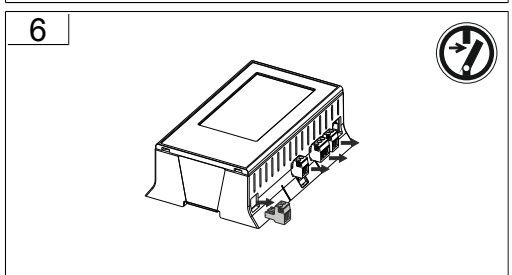

INSTRUCTION

MWeb
982772.004.37

IP 20

L 236, B 59, H 234

1 kg

11

12

2x