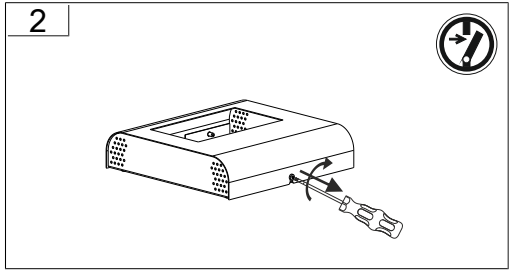

INSTRUCTION

MWeb
982772.004.37

IP 20

L 236, B 59, H 234

1 kg

11

12

2x