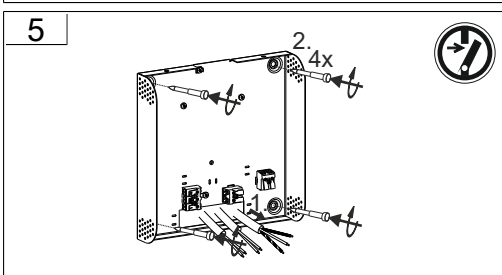

INSTRUCTION

MWeb
982772.004.37

IP 20

L 236, B 59, H 234

1 kg

11

12

2x