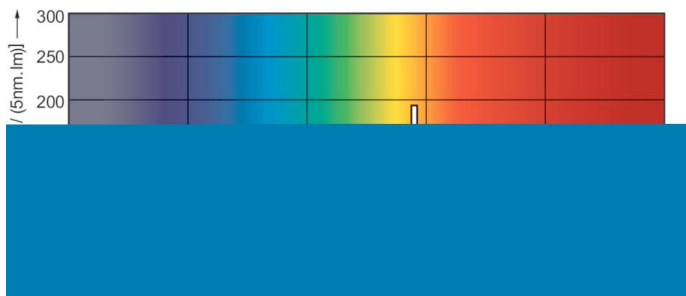

Product data

Operating and Electrical		Luminous Efficacy (rated) (Nom)	
Power Consumption	155.0 W		90 lm/W
Voltage (Nom)	96 V	Color rendering index (CRI)	67
Voltage (Nom)	96 V	Controls and Dimming	
General Information		Dimmable	No
Cap-Base	RX7S [RX7s]	Mechanical and Housing	
Operating Position	P45 [Parallel +/-45D or Horizontal(HOR)]	Bulb Finish	Clear
Flux measurement reference	Sphere	Bulb Shape	TD
Light Technical		Approval and Application	
Color Code	730 [CCT of 3000K]	Mercury (Hg) Content (Max)	18 mg
Luminous Flux	13,400 lumen	Mercury (Hg) Content (Nom)	18 mg
Color Designation	Warm White (WW)	Energy Consumption kWh/1000 h	155 kWh
Chromaticity Coordinate X (Nom)	0.434	EPREL Registration Number	473,287
Chromaticity Coordinate Y (Nom)	0.398	Product Data	
Correlated Color Temperature (Nom)	3000 K	Full product code	871829121534900
Luminous Efficacy (Rated) (Min)	81 lm/W		

Dimensional drawing

Product	D (max)	D	O	C (max)
MHN-TD 150W/730 RX7s 1CT/12	23.0 mm	0.89 inch	17.8 mm	135.4 mm

Photometric data

Light Distribution Diagram - MHN-TD 150W/730 RX7s 1CT/12

Spectral Power Distribution Colour - MHN-TD 150W/730 RX7s 1CT/12