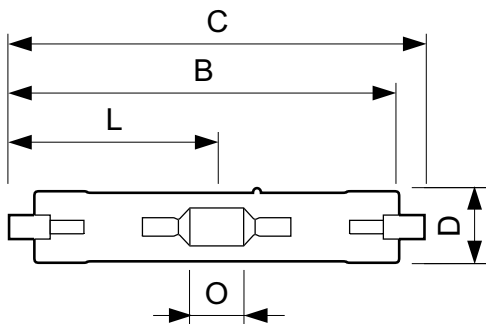

MHN-TD

MHN-TD 150W/730 RX7s 1CT/12

Double-ended quartz Metal-halide lamp

Warnings and Safety

- Use only in totally enclosed luminaire, even during testing (IEC61167, IEC 62035, IEC60598)
- The luminaire must be able to contain hot lamp parts if the lamp ruptures
- Control gear must include end-of-life protection (IEC61167, IEC 62035)
- A lamp breaking is extremely unlikely to have any impact on your health. If a lamp breaks, ventilate the room for 30 minutes and remove the parts, preferably with gloves. Put them in a sealed plastic bag and take it to your local waste facilities for recycling. Do not use a vacuum cleaner.

Product data

Operating and Electrical		Luminous Efficacy (rated) (Nom)	
Power Consumption	155.0 W		90 lm/W
Voltage (Nom)	96 V	Color rendering index (CRI)	67
Voltage (Nom)	96 V	Controls and Dimming	
General Information		Dimmable	No
Cap-Base	RX7S [RX7s]	Mechanical and Housing	
Operating Position	P45 [Parallel +/-45D or Horizontal(HOR)]	Bulb Finish	Clear
Flux measurement reference	Sphere	Bulb Shape	TD
Light Technical		Approval and Application	
Color Code	730 [CCT of 3000K]	Mercury (Hg) Content (Max)	18 mg
Luminous Flux	13,400 lumen	Mercury (Hg) Content (Nom)	18 mg
Color Designation	Warm White (WW)	Energy Consumption kWh/1000 h	155 kWh
Chromaticity Coordinate X (Nom)	0.434	EPREL Registration Number	473,287
Chromaticity Coordinate Y (Nom)	0.398	Product Data	
Correlated Color Temperature (Nom)	3000 K	Full product code	871829121534900
Luminous Efficacy (Rated) (Min)	81 lm/W		

Dimensional drawing

Product	D (max)	D	O	C (max)
MHN-TD 150W/730 RX7s 1CT/12	23.0 mm	0.89 inch	17.8 mm	135.4 mm

Photometric data

Light Distribution Diagram - MHN-TD 150W/730 RX7s 1CT/12

Spectral Power Distribution Colour - MHN-TD 150W/730 RX7s 1CT/12