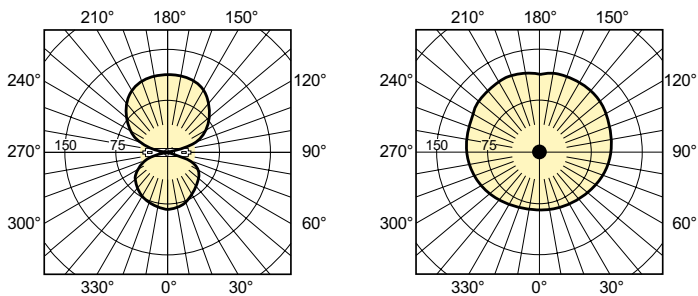

Product data

Operating and Electrical		Luminous Efficacy (rated) (Nom)	
Power Consumption	155.0 W		90 lm/W
Voltage (Nom)	96 V	Color rendering index (CRI)	67
Voltage (Nom)	96 V	Controls and Dimming	
General Information		Dimmable	No
Cap-Base	RX7S [RX7s]	Mechanical and Housing	
Operating Position	P45 [Parallel +/-45D or Horizontal(HOR)]	Bulb Finish	Clear
Flux measurement reference	Sphere	Bulb Shape	TD
Light Technical		Approval and Application	
Color Code	730 [CCT of 3000K]	Mercury (Hg) Content (Max)	18 mg
Luminous Flux	13,400 lumen	Mercury (Hg) Content (Nom)	18 mg
Color Designation	Warm White (WW)	Energy Consumption kWh/1000 h	155 kWh
Chromaticity Coordinate X (Nom)	0.434	EPREL Registration Number	473,287
Chromaticity Coordinate Y (Nom)	0.398	Product Data	
Correlated Color Temperature (Nom)	3000 K	Full product code	871829121534900
Luminous Efficacy (Rated) (Min)	81 lm/W		

Dimensional drawing

Product	D (max)	D	O	C (max)
MHN-TD 150W/730 RX7s 1CT/12	23.0 mm	0.89 inch	17.8 mm	135.4 mm

Photometric data

Light Distribution Diagram - MHN-TD 150W/730 RX7s 1CT/12

Spectral Power Distribution Colour - MHN-TD 150W/730 RX7s 1CT/12