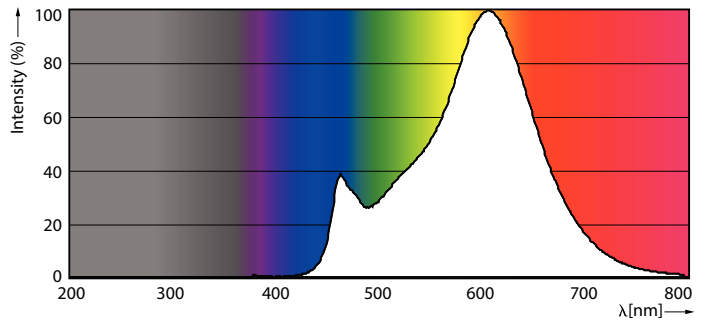

Product data

General Information		Operating and Electrical	
Cap-Base	E27 [E27]	Line Frequency	50 to 60 Hz
Nominal lifetime	15,000 hour(s)	Input Frequency	50 to 60 Hz
Switching Cycle	20,000	Power Consumption	4.3 W
Lighting Technology	LED	Lamp Current (Nom)	40 mA
Flux measurement reference	Sphere	Wattage Equivalent	40 W
Light Technical		Starting Time (Nom)	0.5 s
Color Code	827 [CCT of 2700K]	Warm-up time to 60% light	0.5 s
Luminous Flux	470 lumen	Power Factor (Fraction)	0.41
Color Designation	Warm White (WW)	Voltage (Nom)	220-240 V
Correlated Color Temperature (Nom)	2700 K	Temperature	
Luminous Efficacy (rated) (Nom)	109.00 lm/W	T-Case Maximum (Nom)	45 °C
Color Consistency	<6	Controls and Dimming	
Color rendering index (CRI)	80	Dimmable	No
LLMF At End Of Nominal Lifetime (Nom)	70 %		

CorePro Glass LED bulbs

Mechanical and Housing

Bulb Finish	Clear
Bulb Shape	A60 [A 60mm]

Approval and Application

Energy Consumption kWh/1000 h	5 kWh
EPREL Registration Number	387,405
CE mark	Yes
EU RoHS compliant	Yes

Dimensional drawing

Product	D	C
CorePro LEDBulbND 4.3-40W E27 A60827 CLG	60 mm	104 mm

Photometric data

Catalux Proseries 4.3 Philips Lighting B.V. Page 17

Spectral Power Distribution Colour

CorePro Glass LED bulbs