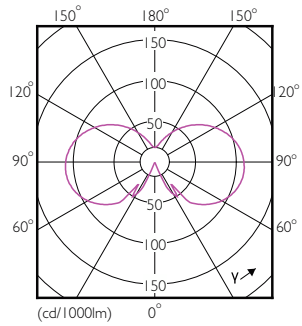

Product data

General Information		Operating and Electrical	
Cap-Base	E27 [E27]	Line Frequency	50 to 60 Hz
Nominal lifetime	15,000 hour(s)	Input Frequency	50 to 60 Hz
Switching Cycle	20,000	Power Consumption	4.3 W
Lighting Technology	LED	Lamp Current (Nom)	40 mA
Flux measurement reference	Sphere	Wattage Equivalent	40 W
Light Technical		Starting Time (Nom)	0.5 s
Color Code	827 [CCT of 2700K]	Warm-up time to 60% light	0.5 s
Luminous Flux	470 lumen	Power Factor (Fraction)	0.41
Color Designation	Warm White (WW)	Voltage (Nom)	220-240 V
Correlated Color Temperature (Nom)	2700 K	Temperature	
Luminous Efficacy (rated) (Nom)	109.00 lm/W	T-Case Maximum (Nom)	45 °C
Color Consistency	<6	Controls and Dimming	
Color rendering index (CRI)	80	Dimmable	No
LLMF At End Of Nominal Lifetime (Nom)	70 %		

Dimensional drawing

Product	D	C
CorePro LEDBulbND 4.3-40W E27 A60827 CLG	60 mm	104 mm

Photometric data

Catalux Proseries 4.3 Philips Lighting B.V. Page 17

Spectral Power Distribution Colour

CorePro Glass LED bulbs

Photometric data

Light Distribution Diagram - CorePro LEDBulbND 4.3-40W E27 A60827 CLG

Lifetime

Life Expectancy Diagram - CorePro LEDBulbND 4.3-40W E27 A60827 CLG

Lumen Maintenance Diagram - CorePro LEDBulbND 4.3-40W E27 A60827 CLG