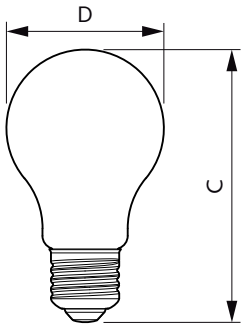

Product data

General Information		Operating and Electrical	
Cap-Base	E27 [E27]	Line Frequency	50 to 60 Hz
Nominal lifetime	15,000 hour(s)	Input Frequency	50 to 60 Hz
Switching Cycle	20,000	Power Consumption	4.3 W
Lighting Technology	LED	Lamp Current (Nom)	40 mA
Flux measurement reference	Sphere	Wattage Equivalent	40 W
Light Technical		Starting Time (Nom)	0.5 s
Color Code	827 [CCT of 2700K]	Warm-up time to 60% light	0.5 s
Luminous Flux	470 lumen	Power Factor (Fraction)	0.41
Color Designation	Warm White (WW)	Voltage (Nom)	220-240 V
Correlated Color Temperature (Nom)	2700 K	Temperature	
Luminous Efficacy (rated) (Nom)	109.00 lm/W	T-Case Maximum (Nom)	45 °C
Color Consistency	<6	Controls and Dimming	
Color rendering index (CRI)	80	Dimmable	No
LLMF At End Of Nominal Lifetime (Nom)	70 %		

CorePro Glass LED bulbs

Mechanical and Housing

Bulb Finish	Clear
Bulb Shape	A60 [A 60mm]

Approval and Application

Energy Consumption kWh/1000 h	5 kWh
EPREL Registration Number	387,405
CE mark	Yes
EU RoHS compliant	Yes

Dimensional drawing

Product	D	C
CorePro LEDBulbND 4.3-40W E27 A60827 CLG	60 mm	104 mm

Photometric data

Catalux Proseries 4.3 Philips Lighting B.V. Page 17

Spectral Power Distribution Colour

CorePro Glass LED bulbs