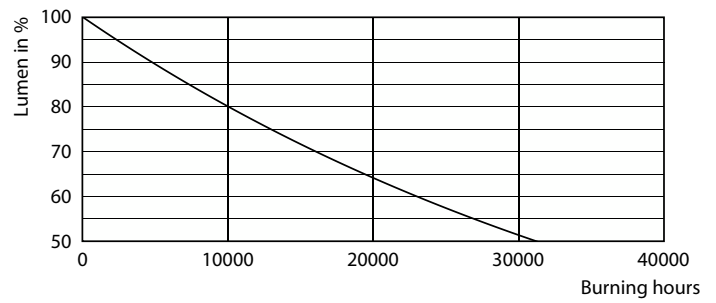

Product data

General Information		Operating and Electrical	
Cap-Base	E27 [E27]	Line Frequency	50 to 60 Hz
Nominal lifetime	15,000 hour(s)	Input Frequency	50 to 60 Hz
Switching Cycle	20,000	Power Consumption	4.3 W
Lighting Technology	LED	Lamp Current (Nom)	40 mA
Flux measurement reference	Sphere	Wattage Equivalent	40 W
Light Technical		Starting Time (Nom)	0.5 s
Color Code	827 [CCT of 2700K]	Warm-up time to 60% light	0.5 s
Luminous Flux	470 lumen	Power Factor (Fraction)	0.41
Color Designation	Warm White (WW)	Voltage (Nom)	220-240 V
Correlated Color Temperature (Nom)	2700 K	Temperature	
Luminous Efficacy (rated) (Nom)	109.00 lm/W	T-Case Maximum (Nom)	45 °C
Color Consistency	<6	Controls and Dimming	
Color rendering index (CRI)	80	Dimmable	No
LLMF At End Of Nominal Lifetime (Nom)	70 %		

Dimensional drawing

Product	D	C
CorePro LEDBulbND 4.3-40W E27 A60827 CLG	60 mm	104 mm

Photometric data

Catalux Proseries 4.3 Philips Lighting B.V. Page 17

Spectral Power Distribution Colour

CorePro Glass LED bulbs

Photometric data

Light Distribution Diagram - CorePro LEDBulbND 4.3-40W E27 A60827 CLG

Lifetime

Life Expectancy Diagram - CorePro LEDBulbND 4.3-40W E27 A60827 CLG

Lumen Maintenance Diagram - CorePro LEDBulbND 4.3-40W E27 A60827 CLG