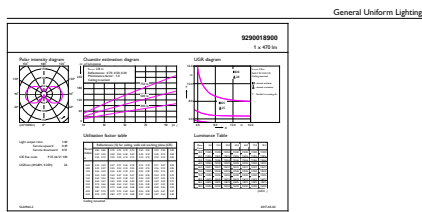

Product data

General Information		Operating and Electrical	
Cap-Base	E27 [E27]	Line Frequency	50 to 60 Hz
Nominal lifetime	15,000 hour(s)	Input Frequency	50 to 60 Hz
Switching Cycle	20,000	Power Consumption	4.3 W
Lighting Technology	LED	Lamp Current (Nom)	40 mA
Flux measurement reference	Sphere	Wattage Equivalent	40 W
Light Technical		Starting Time (Nom)	0.5 s
Color Code	827 [CCT of 2700K]	Warm-up time to 60% light	0.5 s
Luminous Flux	470 lumen	Power Factor (Fraction)	0.41
Color Designation	Warm White (WW)	Voltage (Nom)	220-240 V
Correlated Color Temperature (Nom)	2700 K	Temperature	
Luminous Efficacy (rated) (Nom)	109.00 lm/W	T-Case Maximum (Nom)	45 °C
Color Consistency	<6	Controls and Dimming	
Color rendering index (CRI)	80	Dimmable	No
LLMF At End Of Nominal Lifetime (Nom)	70 %		

Dimensional drawing

Product	D	C
CorePro LEDBulbND 4.3-40W E27 A60827 CLG	60 mm	104 mm

Photometric data

Catalux Proseries 4.3 Philips Lighting B.V. Page 17

Spectral Power Distribution Colour

CorePro Glass LED bulbs