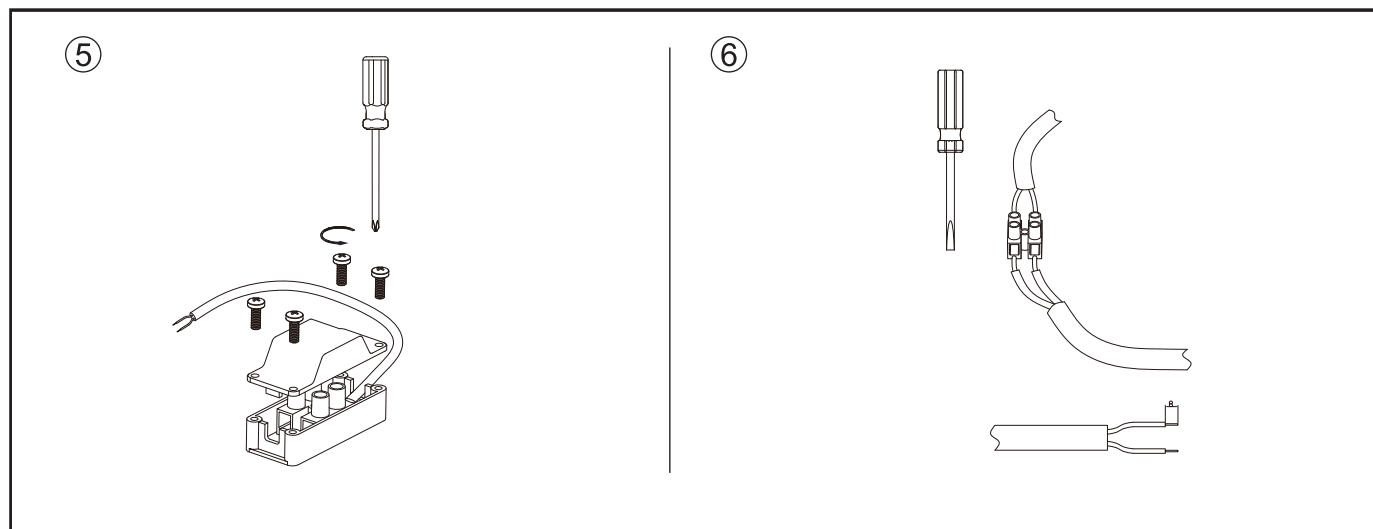

LED Module Incl. Driver

Version date 11-11-2017
www.opple.com

Art. Code	Family Name	CCT	kg
140066575	Clio	2700K	0.172
140066576	Clio	4000K	0.172

Opplé Lighting Electronic (Zhongshan) Co., Ltd.
528422
Building A, No.275 Dongan Bei Road,
Haizhou District, Guzhen Town,
Zhongshan City, Guangdong, China.