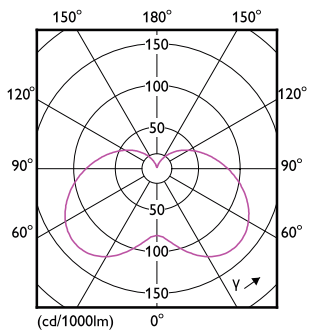

Product Data

Full product code	871951431300200
-------------------	-----------------

Order product name	CorePro candle ND 7-60W E14 865 B38 FR
Order code	929002972902
Numerator - Quantity Per Pack	1
Numerator - Packs per outer box	10
Material number (12NC)	929002972902
Full product name	CorePro candle ND 7-60W E14 865 B38 FR
EAN/UPC - Case	8719514313019

Dimensional drawing

Product	D	C
CorePro candle ND 7-60W E14 865 B38 FR	48 mm	93 mm

Photometric data

Light Distribution Diagram - CorePro candle ND 7-60W E14 865 B38 FR

Spectral Power Distribution Colour - CorePro candle ND 7-60W E14 865 B38 FR