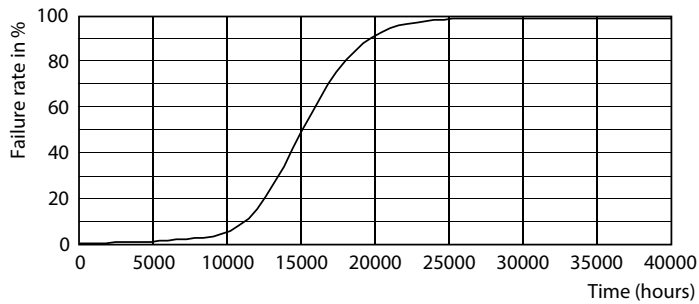

CorePro Plastic LEDcandles & lusters

Photometric data

Lifetime

Life Expectancy Diagram - CorePro candle ND 7-60W E14 865 B38 FR

Lumen Maintenance Diagram - CorePro candle ND 7-60W E14 865 B38 FR