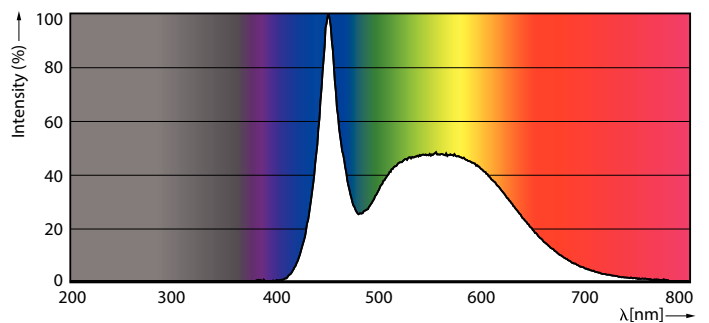

Product data

General Information	
Cap-Base	E14 [E14]
Nominal lifetime	15,000 hour(s)
Switching Cycle	50,000
Lighting Technology	LED
Light Technical	
Color Code	865 [CCT of 6500K]
Luminous Flux	806 lumen
Color Designation	Cool Daylight
Correlated Color Temperature (Nom)	6500 K
Luminous Efficacy (rated) (Nom)	115.00 lm/W
Color Consistency	<6
Color rendering index (CRI)	80
LLMF At End Of Nominal Lifetime (Nom)	70 %

Dimensional drawing

Product	D	C
CorePro candle ND 7-60W E14 865 B38 FR	48 mm	93 mm

Photometric data

Light Distribution Diagram - CorePro candle ND 7-60W E14 865 B38 FR

Spectral Power Distribution Colour - CorePro candle ND 7-60W E14 865 B38 FR