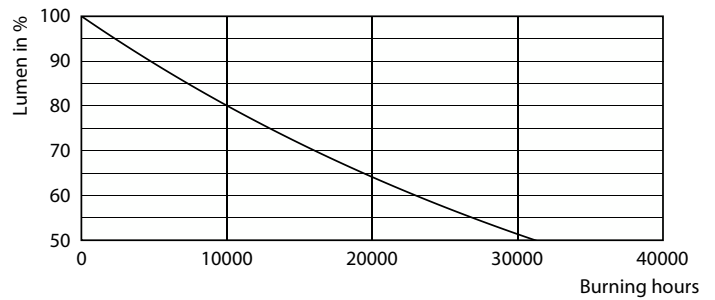

CorePro Plastic LEDcandles & lusters

Photometric data

Lifetime

Life Expectancy Diagram - CorePro candle ND 7-60W E14 865 B38 FR

Lumen Maintenance Diagram - CorePro candle ND 7-60W E14 865 B38 FR