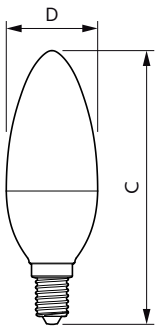

Product Data

Full product code	871951431300200
-------------------	-----------------

Order product name	CorePro candle ND 7-60W E14 865 B38 FR
Order code	929002972902
Numerator - Quantity Per Pack	1
Numerator - Packs per outer box	10
Material number (12NC)	929002972902
Full product name	CorePro candle ND 7-60W E14 865 B38 FR
EAN/UPC - Case	8719514313019

Dimensional drawing

Product	D	C
CorePro candle ND 7-60W E14 865 B38 FR	48 mm	93 mm

Photometric data

Light Distribution Diagram - CorePro candle ND 7-60W E14 865 B38 FR

Spectral Power Distribution Colour - CorePro candle ND 7-60W E14 865 B38 FR