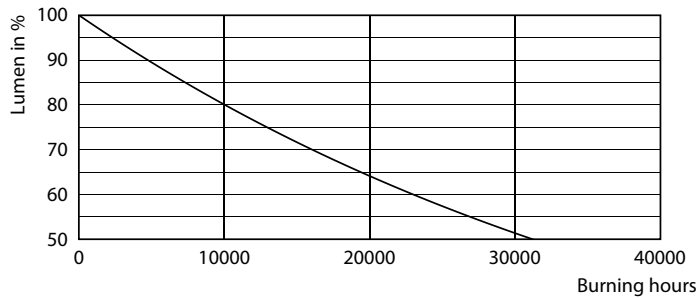

Lifetime

Lumen Maintenance Diagram - CorePro LEDLusterND6.5-60W P45 E27827CLG