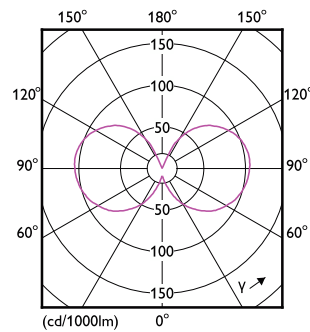

Product data

General Information	
Cap-Base	E27 [E27]
Nominal lifetime	15,000 hour(s)
Switching Cycle	20,000
Lighting Technology	LED
Flux measurement reference	Sphere

Light Technical	
Color Code	827 [CCT of 2700K]
Luminous Flux	806 lumen
Color Designation	Warm White (WW)
Correlated Color Temperature (Nom)	2700 K
Luminous Efficacy (rated) (Nom)	124.00 lm/W
Color Consistency	<6
Color rendering index (CRI)	80
LLMF At End Of Nominal Lifetime (Nom)	70 %

Dimensional drawing

Product	D	C
CorePro LEDLusterND6.5-60W P45 E27827CLG	45 mm	78 mm

Photometric data

Light Distribution Diagram - CorePro LEDLusterND6.5-60W P45 E27827CLG

CorePro GLASS LED candles and lusters