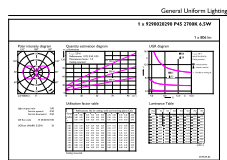

Dimensional drawing

Product	D	C
CorePro LEDLusterND6.5-60W P45 E27827CLG	45 mm	78 mm

Photometric data

Light Distribution Diagram - CorePro LEDLusterND6.5-60W P45 E27827CLG

CorePro GLASS LED candles and lusters