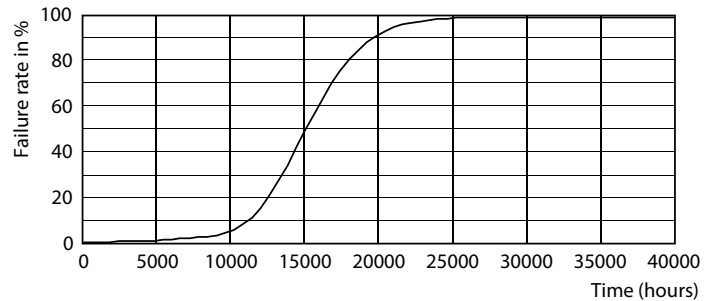

Product data

General Information	
Cap-Base	E27 [E27]
Nominal lifetime	15,000 hour(s)
Switching Cycle	20,000
Lighting Technology	LED
Flux measurement reference	Sphere

Light Technical	
Color Code	827 [CCT of 2700K]
Luminous Flux	806 lumen
Color Designation	Warm White (WW)
Correlated Color Temperature (Nom)	2700 K
Luminous Efficacy (rated) (Nom)	124.00 lm/W
Color Consistency	<6
Color rendering index (CRI)	80
LLMF At End Of Nominal Lifetime (Nom)	70 %

Photometric data

Spectral Power Distribution Colour

Lifetime

Lumen Maintenance Diagram - CorePro LEDLusterND6.5-60W P45 E27827CLG

Life Expectancy Diagram - CorePro LEDLusterND6.5-60W P45 E27827CLG