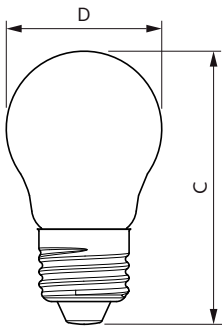

Temperature	
T-Case Maximum (Nom)	55 °C

Controls and Dimming	
Dimmable	No

CorePro GLASS LED candles and lusters

Mechanical and Housing

Bulb Finish	Clear
Bulb Shape	P45 [P 45mm]

Approval and Application

Energy Consumption kWh/1000 h	7 kWh
EPREL Registration Number	387,451
CE mark	Yes
EU RoHS compliant	Yes

Dimensional drawing

Product	D	C
CorePro LEDLusterND6.5-60W P45 E27827CLG	45 mm	78 mm

Photometric data

Light Distribution Diagram - CorePro LEDLusterND6.5-60W P45 E27827CLG

CorePro GLASS LED candles and lusters