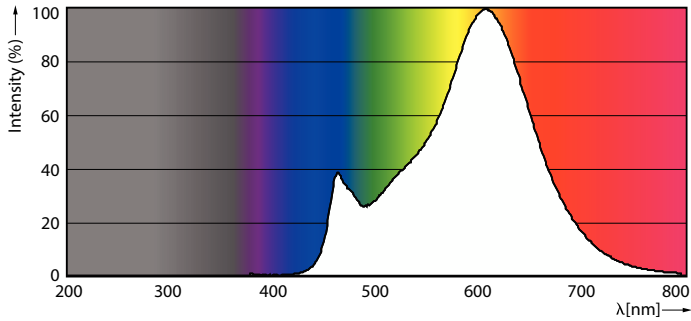

CorePro GLASS LED candles and lusters

Photometric data

Spectral Power Distribution Colour