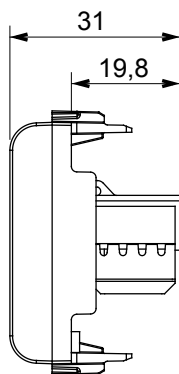

Product Data Sheet

GW10435

CHORUSMART - Domestic range

Wide range of control devices, sockets for power supply (conforming to national and international standards) signal pick-up, climate control, comfort management, technical alarm signalling and emergency lighting management. The ChoruSmart modular devices are available in five colours, glossy white, satin white, natural beige, satin black and lacquered titanium and in various sizes from 1/2, 1, 2 and 3 modules. Thanks to the mounting supports for rectangular, square and round boxes, endless combinations can be created with the ChoruSmart range of plates.

Category	Data socket	Description	RJ45
Colour	Glossy white	Use category	6
Cables	UTP	Connection	Toolless
Number pairs	4	Standard	EN 60603-7-4
No. modules	2	Electrocod	3722
Material	Technopolymer		

DIMENSIONAL