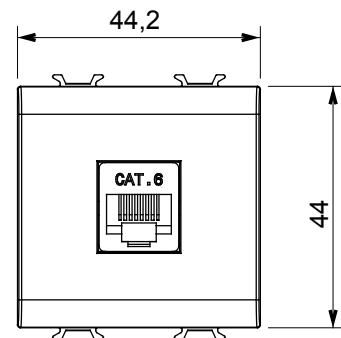

Product Data Sheet

GW10435

CHORUSMART - Domestic range

Wide range of control devices, sockets for power supply (conforming to national and international standards) signal pick-up, climate control, comfort management, technical alarm signalling and emergency lighting management. The ChoruSmart modular devices are available in five colours, glossy white, satin white, natural beige, satin black and lacquered titanium and in various sizes from 1/2, 1, 2 and 3 modules. Thanks to the mounting supports for rectangular, square and round boxes, endless combinations can be created with the ChoruSmart range of plates.

Category	Data socket	Description	RJ45
Colour	Glossy white	Use category	6
Cables	UTP	Connection	Toolless
Number pairs	4	Standard	EN 60603-7-4
No. modules	2	Electrocod	3722
Material	Technopolymer		

DIMENSIONAL