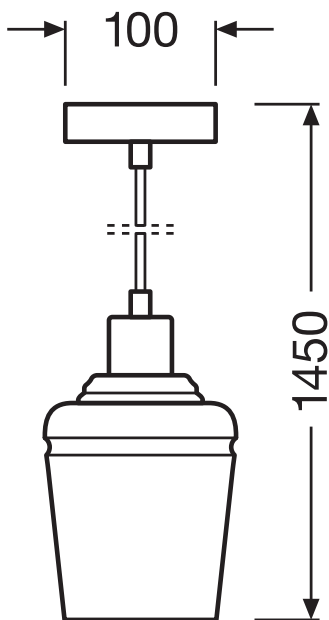

TECHNICAL DATA

Electrical data

Nominal voltage	220...240 V
Mains frequency	50...60 Hz
Protection class	I
Operating mode	Mains voltage

Dimensions & Weight

Width	100.00 mm
Height	1450.00 mm
Product weight	700.00 g

Materials & Colors

Product color	Black/Gray
Housing color	Black/Gray
Body material	Plastic METAL
Cover material	Glass
Mercury content	0.0 mg

Application & Mounting

Ambient temperature range	-20...+40 °C
Temperature range at storage	-25...+70 °C
Type of connection	Screw terminal
Type of protection	IP20
Dimmable	No
Mounting type	Surface
Mounting location	Ceiling
Application environment	Indoor
With light source	No
Holder designation	E27

- No light sources included
- Complete mounting and connecting accessories included

DOWNLOAD DATA

Documents and certificates

User instruction

Declarations Of Conformity CE

LOGISTICAL DATA

Product code	Packaging unit (Pieces/Unit)	Dimensions (length x width x height)	Gross weight	Volume
4058075217263	Folding box 1	188 mm x 188 mm x 358 mm	886.00 g	12.65 dm ³
4058075217270	Shipping box 4	390 mm x 390 mm x 370 mm	4722.00 g	56.28 dm ³