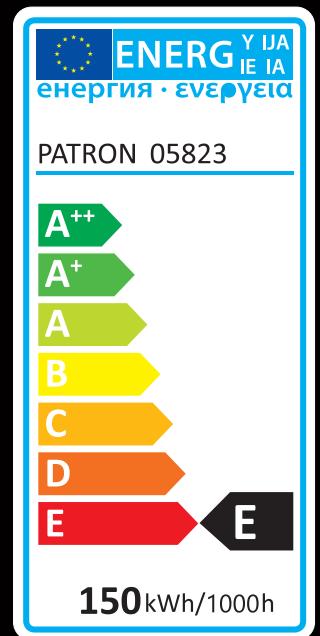

## REFLECTOR BULB

05823

Manufactured in PRC

  
FOR INDUSTRIAL  
USE ONLY

  
NOT FOR USING  
AT HOME

 Strada Ștefan cel Mare 2/20,  
Strășeni, Moldova

 Strada Alexandru Ghica 148,  
Alexandria, Romania

[www.patronbulbs.com](http://www.patronbulbs.com)