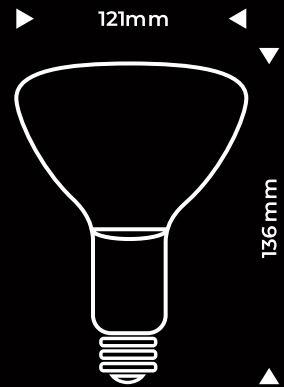

## REFLECTOR BULB

05823

Manufactured in PRC

  
FOR INDUSTRIAL  
USE ONLY

  
NOT FOR USING  
AT HOME

 Strada Ștefan cel Mare 2/20,  
Strășeni, Moldova

 Strada Alexandru Ghica 148,  
Alexandria, Romania

[www.patronbulbs.com](http://www.patronbulbs.com)