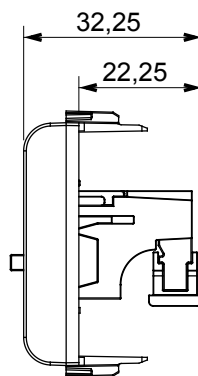

## GW10458

CHORUSMART - Domestic range

Wide range of control devices, sockets for power supply (conforming to national and international standards) signal pick-up, climate control, comfort management, technical alarm signalling and emergency lighting management. The ChoruSmart modular devices are available in five colours, glossy white, satin white, natural beige, satin black and lacquered titanium and in various sizes from 1/2, 1, 2 and 3 modules. Thanks to the mounting supports for rectangular, square and round boxes, endless combinations can be created with the ChoruSmart range of plates.

Category	Connector	Description	Speaker socket
Colour	Glossy white	No. modules	1
Electrocod	3720	Material	Technopolymer

### DIMENSIONAL