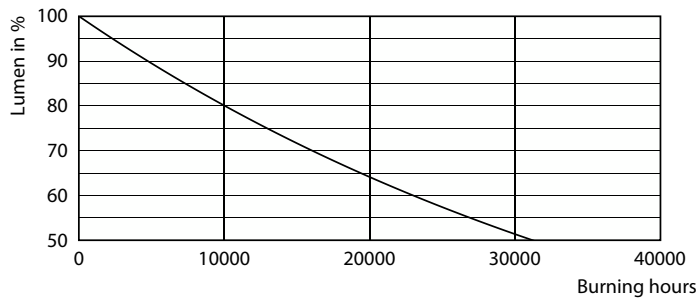

Product data

General Information	
Cap-Base	E14 [E14]
CE mark	Yes
EU RoHS compliant	Yes
Nominal lifetime	15,000 hour(s)
Switching Cycle	20,000
Lighting Technology	LED
Flux measurement reference	Sphere
Light Technical	
Color Code	827 [CCT of 2700K]
Luminous Flux	806 lumen
Color Designation	Warm White (WW)
Correlated Color Temperature (Nom)	2700 K
Luminous Efficacy (rated) (Nom)	124.00 lm/W
Color Consistency	<6
Color rendering index (CRI)	80

Photometric data

Light Distribution Diagram - CorePro LEDCandle ND6.5-60W B35E14827CLG

Spectral Power Distribution Colour

CorePro GLASS LED candles and lusters

Photometric data

Lifetime

Lumen Maintenance Diagram - CorePro LEDCandle ND6.5-60W B35E14827CLG