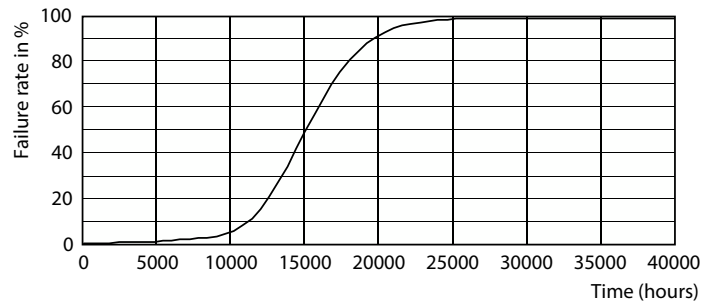

Product data

General Information	
Cap-Base	E14 [E14]
CE mark	Yes
EU RoHS compliant	Yes
Nominal lifetime	15,000 hour(s)
Switching Cycle	20,000
Lighting Technology	LED
Flux measurement reference	Sphere
Light Technical	
Color Code	827 [CCT of 2700K]
Luminous Flux	806 lumen
Color Designation	Warm White (WW)
Correlated Color Temperature (Nom)	2700 K
Luminous Efficacy (rated) (Nom)	124.00 lm/W
Color Consistency	<6
Color rendering index (CRI)	80

Photometric data

Light Distribution Diagram - CorePro LEDCandle ND6.5-60W B35E14827CLG

Spectral Power Distribution Colour

CorePro GLASS LED candles and lusters

Photometric data

Lifetime

Lumen Maintenance Diagram - CorePro LEDCandle ND6.5-60W B35E14827CLG