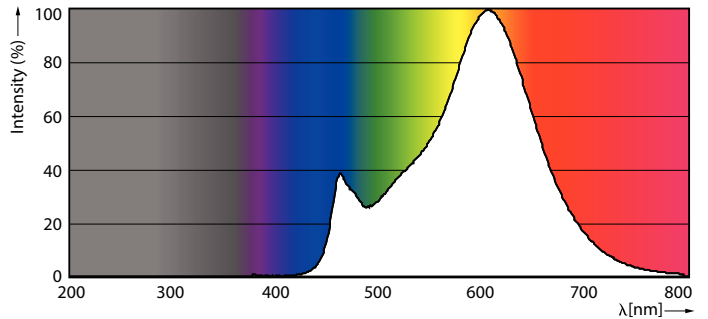

Photometric data

Spectral Power Distribution Colour