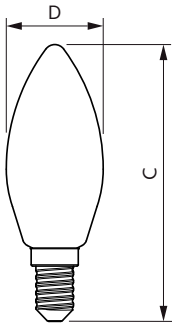

CorePro GLASS LED candles and lusters

Controls and Dimming

Dimmable No

Mechanical and Housing

Bulb Finish Clear

Bulb Shape B35 [B 35mm]

Approval and Application

Energy Consumption kWh/1000 h 7 kWh

EPREL Registration Number 387,441

Product Data

Full product code 871951434746500

Order product name CorePro LEDCandle ND6.5-60W
B35E14827CLG

Order code 929002028092

Numerator - Quantity Per Pack 1

Numerator - Packs per outer box 10

Material number (12NC) 929002028092

Net weight 0.012 kg

Full product name CorePro LEDCandle ND6.5-60W
B35E14827CLG

EAN/UPC - Case 8719514347472

Dimensional drawing

Product	D	C
CorePro LEDCandle ND6.5-60W B35E14827CLG	35 mm	97 mm