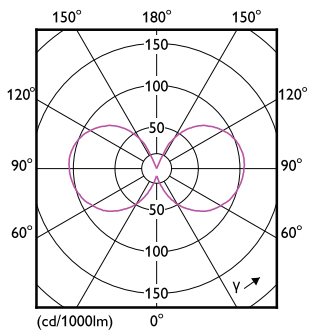

Material number (12NC) 929002028092

Net weight 0.012 kg

Full product name CorePro LEDCandle ND6.5-60W
B35E14827CLG

EAN/UPC - Case 8719514347472

Dimensional drawing

Product	D	C
CorePro LEDCandle ND6.5-60W B35E14827CLG	35 mm	97 mm

Photometric data

Light Distribution Diagram - CorePro LEDCandle ND6.5-60W B35E14827CLG

Spectral Power Distribution Colour

CorePro GLASS LED candles and lusters

Photometric data

Lifetime

Lumen Maintenance Diagram - CorePro LEDCandle ND6.5-60W B35E14827CLG