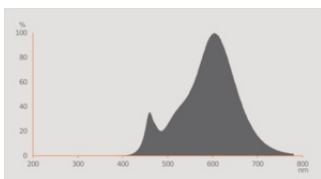

Photometrical data

Light color (designation)	RGBW
Lumen main.fact.at end of nom.life time	0.95
Standard deviation of color matching	≤ 6 sdcn
Nominal luminous flux	300 lm
Luminous flux	300 lm
Luminous efficacy	61 lm/W
Adjustable color temperature	2000...6500 K
Color temperature	2000...6500 K
Color rendering index Ra	80
Flickering metric (Pst LM)	≤ 1
Stroboscope effect metric (SVM)	≤ 0.4

Everlight 67-23ST KKE 2700K

Light technical data

Beam angle	100 °
Starting time	< 0.5 s

Warm-up time (60 %)	< 0.50 s
---------------------	----------

Dimensions & Weight

Product weight	46.00 g
Diameter	50.00 mm
Maximum diameter	50 mm
Length	56.00 mm
Width	50 mm
Height	50 mm
Outer bulb [PICOS]	PAR51