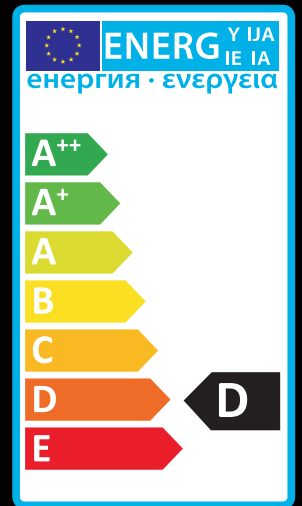

E14

R50

1000h

SPECIAL
PURPOSE BULB

FOR INDUSTRIAL
USE ONLY

NOT FOR USING
AT HOME