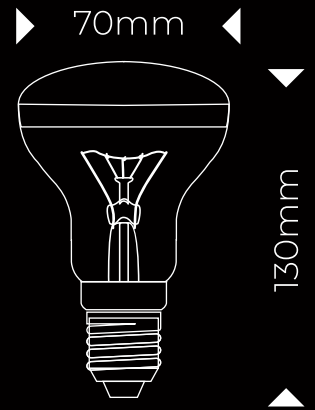

PATRON

REFLECTOR BULB

05416

05417

05418

Manufactured in PRC

E14

R50

1000h

SPECIAL
PURPOSE BULB

FOR INDUSTRIAL
USE ONLY

NOT FOR USING
AT HOME

EAN	ID	W	V
5941029893639	05416	25W	230V
5941029894735	05417	40W	230V
5941029895831	05418	60W	230V