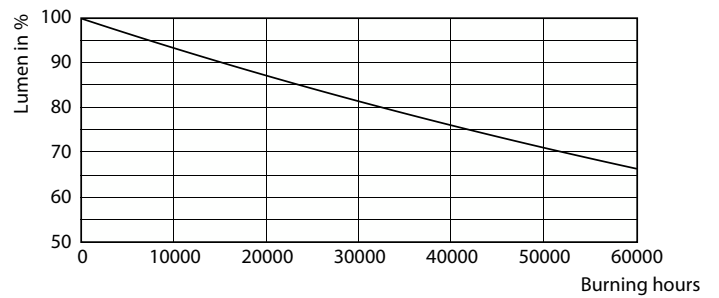

Lumen Maintenance Diagram - MAS LEDBulbND4-60W E27 840 A60 FR G UE