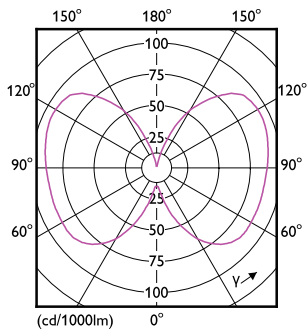

Photometric data

Light Distribution Diagram - MAS LEDBulbND4-60W E27 840 A60 FR G UE