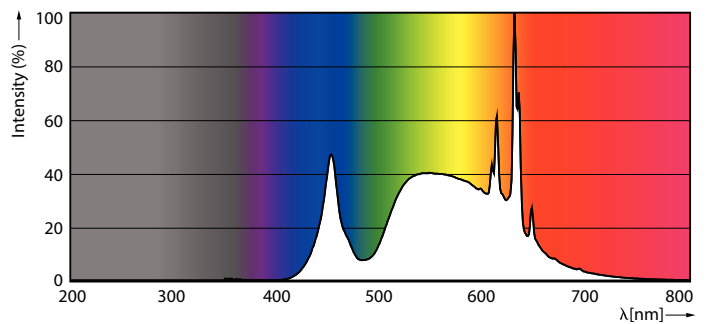

Spectral Power Distribution Colour - MAS LEDBulbND4-60W E27 840 A60 FR G UE