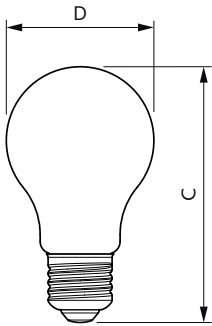

### Product data

General Information	
Cap-Base	E27 [E27]
Nominal lifetime	50,000 hour(s)
Switching Cycle	50,000
Lighting Technology	LED
Flux measurement reference	Sphere
EU RoHS compliant	Yes
Light Technical	
Color Code	840 [CCT of 4000K]
Luminous Flux	840 lumen
Color Designation	Cool White (CW)
Correlated Color Temperature (Nom)	4000 K
Luminous Efficacy (rated) (Nom)	210 lm/W
Color Consistency	<6
Color rendering index (CRI)	80
LLMF At End Of Nominal Lifetime (Nom)	70 %
Flickering value (PstLM)	1

## Dimensional drawing

Product	D	C
MAS LEDBulbND4-60W E27 840 A60 FR G UE	60 mm	104 mm