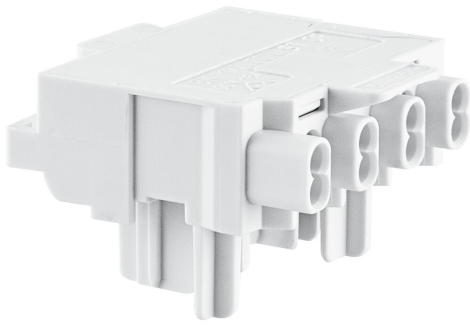

PRODUCT DATASHEET

TruSys® Electrical Connector

TruSys® ELECTRICAL CONNECTOR | Electrical connectors 5 x 2.5

Product benefits

- Simple connection thanks to Simply Clever plug

Product features

- Mains connection with plug

TECHNICAL DATA

Dimensions & Weight

Length	42.2 mm
Width	40.5 mm
Height	28.6 mm
Product weight	15.5 g

Materials & Colors

Product color	White
Body material	Aluminum

Certificates & Standards

Ball shot safe	No
----------------	----

DOWNLOAD DATA

DOWNLOAD DATA	
---------------	--

Tender documents

LOGISTICAL DATA

Product code	Packaging unit (Pieces/Unit)	Dimensions (length x width x height)	Gross weight	Volume
4058075155565	BAG 1	160 mm x 140 mm x 20 mm	17.50 g	0.45 dm ³
4058075155572	Shipping box 3	176 mm x 156 mm x 82 mm	128.00 g	2.25 dm ³