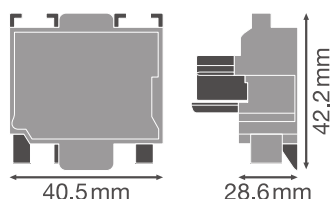

PRODUCT DATASHEET

TruSys® Electrical Connector

TruSys® ELECTRICAL CONNECTOR | Electrical connectors 5 x 2.5

Product benefits

- Simple connection thanks to Simply Clever plug

Product features

- Mains connection with plug

TECHNICAL DATA

Dimensions & Weight

Length	42.2 mm
Width	40.5 mm
Height	28.6 mm
Product weight	15.5 g

Materials & Colors

Product color	White
Body material	Aluminum

Certificates & Standards

Ball shot safe	No
----------------	----

DOWNLOAD DATA

DOWNLOAD DATA	
---------------	--

Tender documents

LOGISTICAL DATA

Product code	Packaging unit (Pieces/Unit)	Dimensions (length x width x height)	Gross weight	Volume
4058075155565	BAG 1	160 mm x 140 mm x 20 mm	17.50 g	0.45 dm ³
4058075155572	Shipping box 3	176 mm x 156 mm x 82 mm	128.00 g	2.25 dm ³