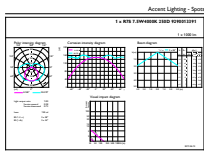

Dimensional drawing

Product	D	C
CorePro LEDlinear ND 7.5-60W R7S 78mm840	29 mm	78 mm

Photometric data

Product Reference: R1 Photometry: R1 Page: 17

Spectral Power Distribution Colour - CorePro LEDlinear ND 7.5-60W R7S 78mm840