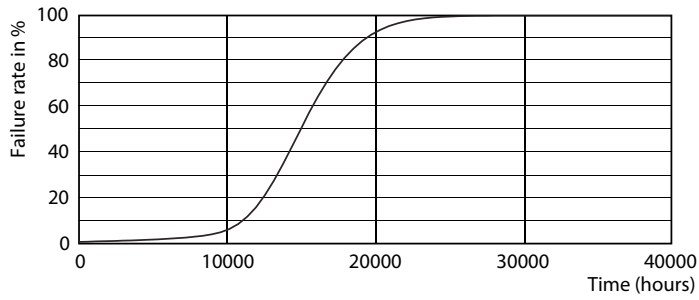

CorePro LEDlinear MV

Lifetime

Life Expectancy Diagram - CorePro LEDlinear ND 7.5-60W R7S 78mm840

Lumen Maintenance Diagram - CorePro LEDlinear ND 7.5-60W R7S 78mm840