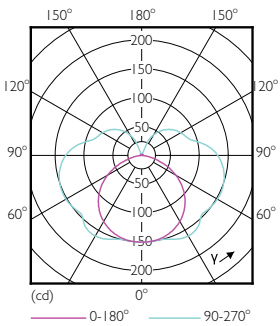

Product data

General Information		Starting Time (Nom)	
Cap-Base	R7S [R7s]		0.5 s
Nominal lifetime	15,000 hour(s)	Warm-up time to 60% light	0.5 s
Switching Cycle	50,000	Power Factor (Fraction)	0.5
Lighting Technology	LED	Voltage (Nom)	220-240 V
Flux measurement reference	Sphere		
Light Technical		Temperature	
Color Code	840 [CCT of 4000K]	T-Case Maximum (Nom)	104 °C
Luminous Flux	1,000 lumen		
Color Designation	Cool White (CW)	Controls and Dimming	
Correlated Color Temperature (Nom)	4000 K	Dimmable	No
Luminous Efficacy (rated) (Nom)	133.33 lm/W	Mechanical and Housing	
Color Consistency	<6	Bulb Shape	Others
Color rendering index (CRI)	80	Approval and Application	
LLMF At End Of Nominal Lifetime (Nom)	70 %	Energy Consumption kWh/1000 h	8 kWh
		EPREL Registration Number	465,220
		CE mark	Yes
		EU RoHS compliant	Yes
Operating and Electrical		Product Data	
Line Frequency	50 to 60 Hz	Full product code	871869671396900
Input Frequency	50 to 60 Hz	Order product name	CorePro LEDlinear ND 7.5-60W R7S 78mm840
Power Consumption	7.5 W		
Lamp Current (Nom)	70 mA		
Wattage Equivalent	60 W		

Dimensional drawing

Product	D	C
CorePro LEDlinear ND 7.5-60W R7S 78mm840	29 mm	78 mm

Photometric data

Product Reference: R1 Photometry: R1 Page: 17

Spectral Power Distribution Colour - CorePro LEDlinear ND 7.5-60W R7S 78mm840

Light Distribution Diagram - CorePro LEDlinear ND 7.5-60W R7S 78mm840

CorePro LEDlinear MV

Lifetime

Life Expectancy Diagram - CorePro LEDlinear ND 7.5-60W R7S 78mm840

Lumen Maintenance Diagram - CorePro LEDlinear ND 7.5-60W R7S 78mm840