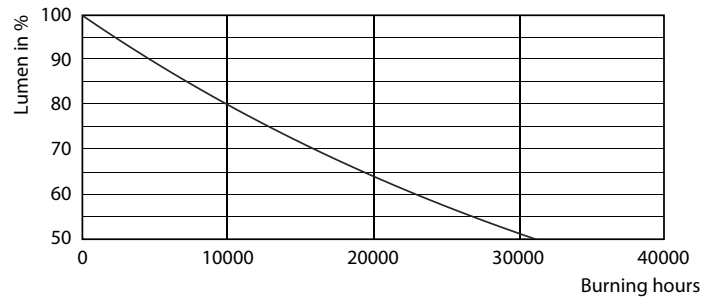

CorePro LEDlinear MV

Lifetime

Life Expectancy Diagram - CorePro LEDlinear ND 7.5-60W R7S 78mm840

Lumen Maintenance Diagram - CorePro LEDlinear ND 7.5-60W R7S 78mm840