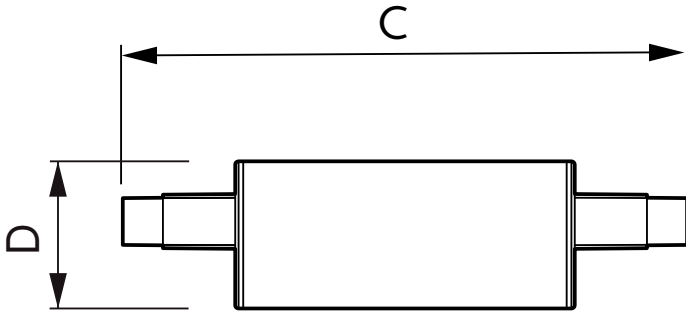

CorePro LEDlinear MV

CorePro LEDlinear ND 7.5-60W R7S 78mm840

CorePro R7S is a retrofit replacement for traditional double-ended linear R7S lamps. Its 'light all around' design delivers light just like a halogen lamp. Within the range you can choose dimmable products which have deep dimming function that enables a cozy ambience when using a dimmable fixture.

Product data

General Information		Starting Time (Nom)	
Cap-Base	R7S [R7s]		0.5 s
Nominal lifetime	15,000 hour(s)	Warm-up time to 60% light	0.5 s
Switching Cycle	50,000	Power Factor (Fraction)	0.5
Lighting Technology	LED	Voltage (Nom)	220-240 V
Flux measurement reference	Sphere		
Light Technical		Temperature	
Color Code	840 [CCT of 4000K]	T-Case Maximum (Nom)	104 °C
Luminous Flux	1,000 lumen		
Color Designation	Cool White (CW)	Controls and Dimming	
Correlated Color Temperature (Nom)	4000 K	Dimmable	No
Luminous Efficacy (rated) (Nom)	133.33 lm/W	Mechanical and Housing	
Color Consistency	<6	Bulb Shape	Others
Color rendering index (CRI)	80	Approval and Application	
LLMF At End Of Nominal Lifetime (Nom)	70 %	Energy Consumption kWh/1000 h	8 kWh
		EPREL Registration Number	465,220
		CE mark	Yes
		EU RoHS compliant	Yes
Operating and Electrical		Product Data	
Line Frequency	50 to 60 Hz	Full product code	871869671396900
Input Frequency	50 to 60 Hz	Order product name	CorePro LEDlinear ND 7.5-60W R7S 78mm840
Power Consumption	7.5 W		
Lamp Current (Nom)	70 mA		
Wattage Equivalent	60 W		

Dimensional drawing

Product	D	C
CorePro LEDlinear ND 7.5-60W R7S 78mm840	29 mm	78 mm

Photometric data

Product Reference: R1 Photometry: R1 Page: 17

Spectral Power Distribution Colour - CorePro LEDlinear ND 7.5-60W R7S 78mm840