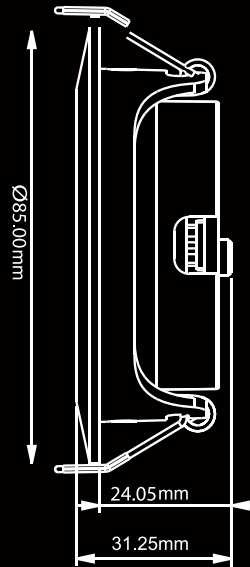

THORGEON

LIGHTING

LED SLIM DOWNLIGHT

03078

Scan me
www.thorgeon.com/03078

Manufactured in PRC

LED
POWER
5W

LUMENS
400

COLOR
CCT

IP44

CUT SIZE
75mm

Hz
50-60

IK04

PF
>0.8

DIMM
5-100%

THORGEON