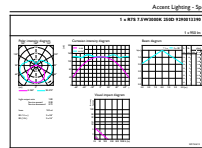

Product data

General Information		Starting Time (Nom)	
Cap-Base	R7S [R7s]		0.5 s
Nominal lifetime	15,000 hour(s)	Warm-up time to 60% light	0.5 s
Switching Cycle	50,000	Power Factor (Fraction)	0.5
Lighting Technology	LED	Voltage (Nom)	220-240 V
Flux measurement reference	Sphere		
Light Technical		Temperature	
Color Code	830 [CCT of 3000K]	T-Case Maximum (Nom)	104 °C
Luminous Flux	950 lumen		
Color Designation	White (WH)	Controls and Dimming	
Correlated Color Temperature (Nom)	3000 K	Dimmable	No
Luminous Efficacy (rated) (Nom)	126.67 lm/W	Mechanical and Housing	
Color Consistency	<6	Bulb Shape	Others
Color rendering index (CRI)	80	Approval and Application	
LLMF At End Of Nominal Lifetime (Nom)	70 %	Energy Consumption kWh/1000 h	8 kWh
		EPREL Registration Number	465,219
		CE mark	Yes
		EU RoHS compliant	Yes
Operating and Electrical		Product Data	
Line Frequency	50 to 60 Hz	Full product code	871869671394500
Input Frequency	50 to 60 Hz	Order product name	CorePro LEDlinear ND 7.5-60W R7S 78mm830
Power Consumption	7.5 W		
Lamp Current (Nom)	70 mA		
Wattage Equivalent	60 W		

Dimensional drawing

Product	D	C
CorePro LEDlinear ND 7.5-60W R7S 78mm830	29 mm	78 mm

Photometric data

Spectral Power Distribution Colour - CorePro LEDlinear ND 7.5-60W R7S 78mm830

Light Distribution Diagram - CorePro LEDlinear ND 7.5-60W R7S 78mm830