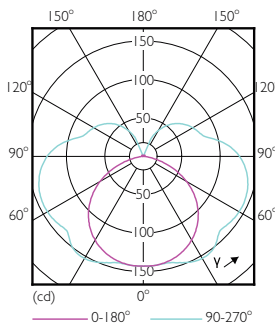

Product data

General Information		Starting Time (Nom)	
Cap-Base	R7S [R7s]		0.5 s
Nominal lifetime	15,000 hour(s)	Warm-up time to 60% light	0.5 s
Switching Cycle	50,000	Power Factor (Fraction)	0.5
Lighting Technology	LED	Voltage (Nom)	220-240 V
Flux measurement reference	Sphere		
Light Technical		Temperature	
Color Code	830 [CCT of 3000K]	T-Case Maximum (Nom)	104 °C
Luminous Flux	950 lumen		
Color Designation	White (WH)	Controls and Dimming	
Correlated Color Temperature (Nom)	3000 K	Dimmable	No
Luminous Efficacy (rated) (Nom)	126.67 lm/W	Mechanical and Housing	
Color Consistency	<6	Bulb Shape	Others
Color rendering index (CRI)	80	Approval and Application	
LLMF At End Of Nominal Lifetime (Nom)	70 %	Energy Consumption kWh/1000 h	8 kWh
		EPREL Registration Number	465,219
		CE mark	Yes
		EU RoHS compliant	Yes
Operating and Electrical		Product Data	
Line Frequency	50 to 60 Hz	Full product code	871869671394500
Input Frequency	50 to 60 Hz	Order product name	CorePro LEDlinear ND 7.5-60W R7S 78mm830
Power Consumption	7.5 W		
Lamp Current (Nom)	70 mA		
Wattage Equivalent	60 W		

Dimensional drawing

Product	D	C
CorePro LEDlinear ND 7.5-60W R7S 78mm830	29 mm	78 mm

Photometric data

Spectral Power Distribution Colour - CorePro LEDlinear ND 7.5-60W R7S 78mm830

Light Distribution Diagram - CorePro LEDlinear ND 7.5-60W R7S 78mm830

CorePro LEDlinear MV

Lifetime

Life Expectancy Diagram - CorePro LEDlinear ND 7.5-60W R7S 78mm830

Lumen Maintenance Diagram - CorePro LEDlinear ND 7.5-60W R7S 78mm830