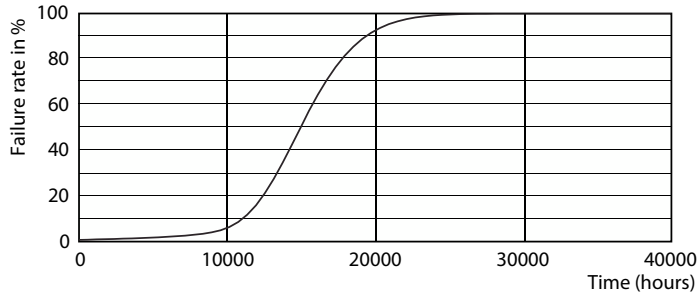

CorePro LEDlinear MV

Lifetime

Life Expectancy Diagram - CorePro LEDlinear ND 7.5-60W R7S 78mm830

Lumen Maintenance Diagram - CorePro LEDlinear ND 7.5-60W R7S 78mm830