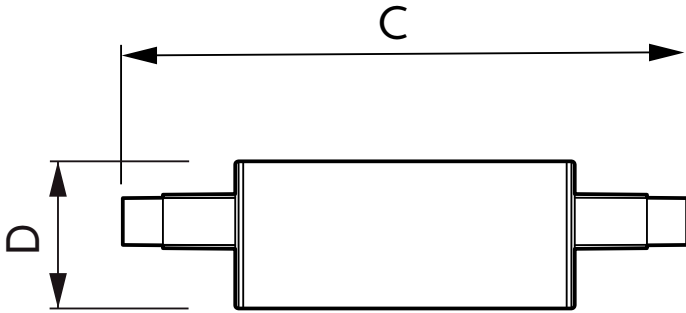

CorePro LEDlinear MV

CorePro LEDlinear ND 7.5-60W R7S 78mm830

CorePro R7S is a retrofit replacement for traditional double-ended linear R7S lamps. Its 'light all around' design delivers light just like a halogen lamp. Within the range you can choose dimmable products which have deep dimming function that enables a cozy ambience when using a dimmable fixture.

Product data

General Information		Starting Time (Nom)	
Cap-Base	R7S [R7s]		0.5 s
Nominal lifetime	15,000 hour(s)	Warm-up time to 60% light	0.5 s
Switching Cycle	50,000	Power Factor (Fraction)	0.5
Lighting Technology	LED	Voltage (Nom)	220-240 V
Flux measurement reference	Sphere		
Light Technical		Temperature	
Color Code	830 [CCT of 3000K]	T-Case Maximum (Nom)	104 °C
Luminous Flux	950 lumen		
Color Designation	White (WH)	Controls and Dimming	
Correlated Color Temperature (Nom)	3000 K	Dimmable	No
Luminous Efficacy (rated) (Nom)	126.67 lm/W	Mechanical and Housing	
Color Consistency	<6	Bulb Shape	Others
Color rendering index (CRI)	80	Approval and Application	
LLMF At End Of Nominal Lifetime (Nom)	70 %	Energy Consumption kWh/1000 h	8 kWh
		EPREL Registration Number	465,219
		CE mark	Yes
		EU RoHS compliant	Yes
Operating and Electrical		Product Data	
Line Frequency	50 to 60 Hz	Full product code	871869671394500
Input Frequency	50 to 60 Hz	Order product name	CorePro LEDlinear ND 7.5-60W R7S 78mm830
Power Consumption	7.5 W		
Lamp Current (Nom)	70 mA		
Wattage Equivalent	60 W		

Dimensional drawing

Product	D	C
CorePro LEDlinear ND 7.5-60W R7S 78mm830	29 mm	78 mm

Photometric data

Spectral Power Distribution Colour - CorePro LEDlinear ND 7.5-60W R7S 78mm830

Light Distribution Diagram - CorePro LEDlinear ND 7.5-60W R7S 78mm830