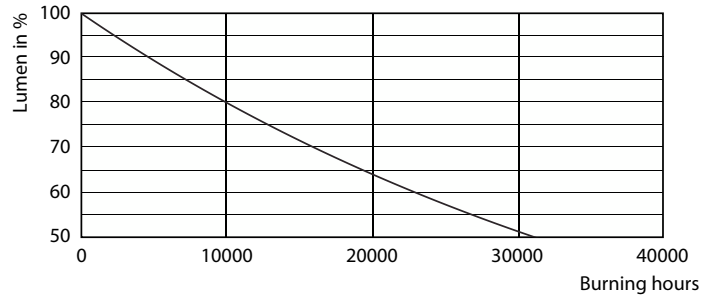

CorePro LEDlinear MV

Lifetime

Life Expectancy Diagram - CorePro LEDlinear ND 7.5-60W R7S 78mm830

Lumen Maintenance Diagram - CorePro LEDlinear ND 7.5-60W R7S 78mm830