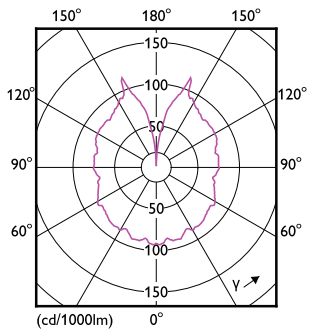

### Product data

General Information		Input Frequency	
Cap-Base	E27 [E27]	Power Consumption	7 W
Nominal lifetime	15,000 hour(s)	Lamp Current (Nom)	43 mA
Switching Cycle	20,000	Wattage Equivalent	40 W
Rated Lifetime (Hours)	15,000 hour(s)	Starting Time (Nom)	0.5 s
Lighting Technology	LED	Warm-up time to 60% light	0.5 s
		Power Factor (Fraction)	0.7
		Voltage (Nom)	220-240 V
Light Technical		Temperature	
Color Code	818 [CCT of 1800K]	T-Case Maximum (Nom)	45 °C
Color Code	818 [CCT of 1800K]		
Luminous Flux	470 lumen	Controls and Dimming	
Color Designation	1800	Dimmable	Yes
Correlated Color Temperature (Nom)	1800 K		
Luminous Efficacy (rated) (Nom)	67.00 lm/W	Mechanical and Housing	
Color Consistency	<6	Bulb Finish	Amber
Color rendering index (CRI)	80	Bulb Shape	A160 [A160mm]
LLMF At End Of Nominal Lifetime (Nom)	70 %		
Operating and Electrical			
Line Frequency	50 to 60 Hz		

## Dimensional drawing

Product	D	C
LED classic-giant 40W E27 A160 GOLD DIM	162 mm	293 mm

## Photometric data

Light Distribution Diagram - LED classic-giant 40W E27 A160 GOLD DIM

Spectral Power Distribution Colour - LED classic-giant 40W E27 A160 GOLD DIM