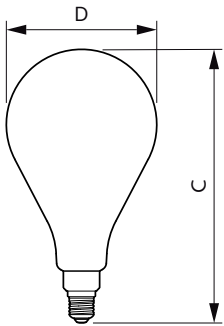

## Dimensional drawing

Product	D	C
LED classic-giant 40W E27 A160 GOLD DIM	162 mm	293 mm