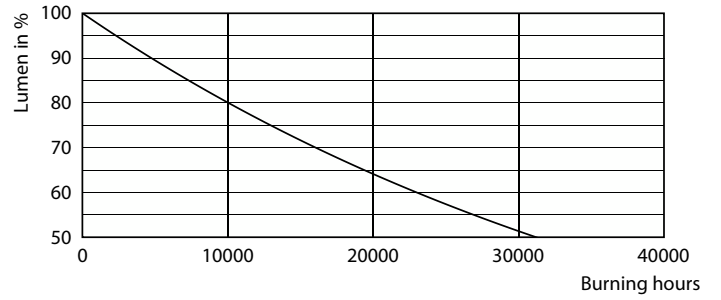

Classic filament LEDbulbs

Lifetime

Life Expectancy Diagram - LED classic-giant 40W E27 A160 GOLD DIM

Lumen Maintenance Diagram - LED classic-giant 40W E27 A160 GOLD DIM