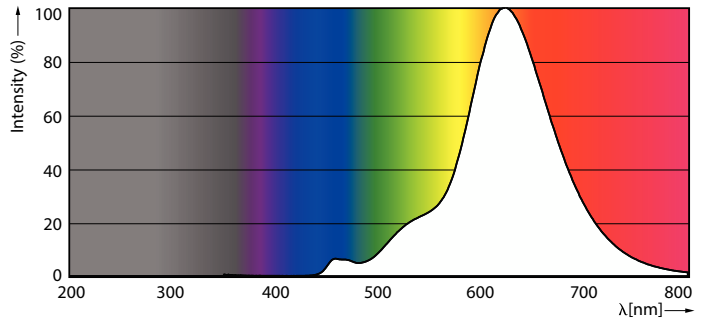

Photometric data

Spectral Power Distribution Colour - LED classic-giant 40W E27 A160 GOLD DIM