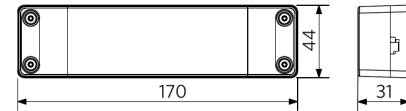

LEDPanelS-E4
Driver On/Off