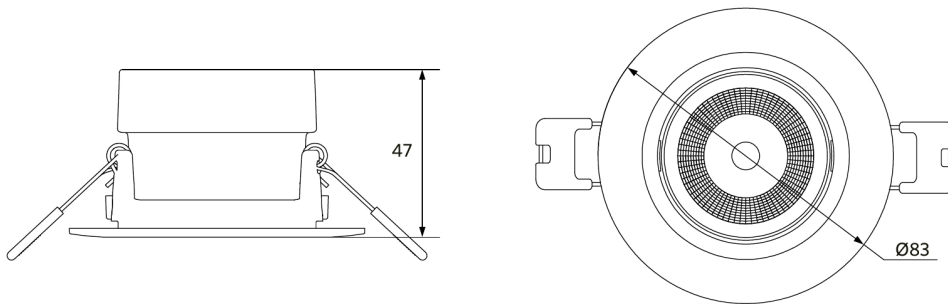

5 YEARS WARRANTY

Technical Specifications	
Lifetime (L70)	50,000 h
Lifetime (L80)	30,000 h
On-/Off-cycles	100,000
Colour consistency (SDCM)	4
Dimmability	On-Off
Beam angle	36°
Maximum tilt angle	25°
Finishing	Brushed Aluminum / Matte White
Colour rendering index (CRI)	≥ 80
IP front side	IP44
IP recessed part	IP20
Impact strength	IK02
Protection class	II
Risk group (EN 62471)	RG1
With control gear	Yes
Glow wire test	650°C
Displacement factor (DF)	≥ 0.9

Electrical Supply	
Frequency	50/60 Hz
Nominal voltage	220-240 V
DC input voltage	See catalogue appendix Connection Specifications
230V Cable length	0.3 m

Mechanical Properties	
Housing material	Polycarbonate (PC)
Optical material	Polycarbonate

Ambient Conditions	
Operating temperature	-10-+40°C
Application temperature	+25°C
Storage environment	-25-+50°C

Dimensional Drawing (mm)

LEDspotRA-Chiara-E

Installation Opening Drawing (mm)