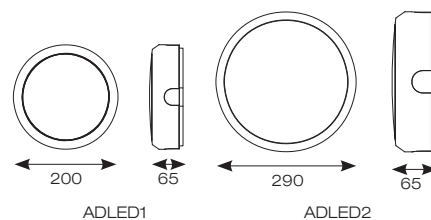

# Delta CCT

- All polycarbonate multi-purpose LED round bulkhead suitable for ancillary areas and industrial applications
- Push fit feed-in, feed-out terminals for speed and ease of installation
- Internal CCT selector switch allows the installer to choose the CCT between 3000K and 4000K
- Supplied c/w optional trim attachment which provides a more commercially aesthetic appearance
- Unique Visiluxe diffuser allows 90% light transmission from LED source for increased performance
- Instant light output and unlimited switching

Black

White  
(Fitted with Trim Attachment)Black  
(Fitted with Louvred Bezel Trim)

INPUT	HERTZ	TEMP	LIFETIME (HRS)	CRI	SDCM	BEAM ANGLE	CLASS	IP	IK
230V	50Hz	-10°C to 25°C	L70 56,000	Ra 80	6	115°	1	IP65	IK08