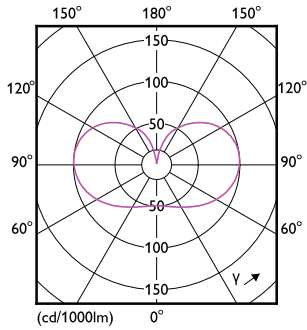

MASTER UltraEfficient LED bulb

Photometric data

Light Distribution Diagram - MAS LEDBulbND7.3-100WE27830 A70 FRG UE