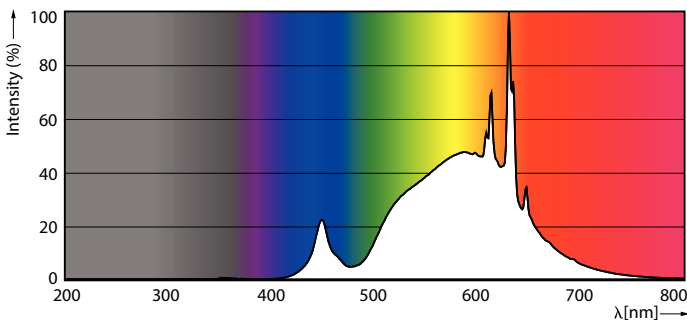

Product data

General Information	
Cap-Base	E27 [E27]
Nominal lifetime	50,000 hour(s)
Switching Cycle	50,000
Lighting Technology	LED
Flux measurement reference	Sphere

Light Technical	
Color Code	830 [CCT of 3000K]
Luminous Flux	1,535 lumen
Color Designation	White (WH)
Correlated Color Temperature (Nom)	3000 K
Luminous Efficacy (rated) (Nom)	210 lm/W
Color Consistency	<6
Color rendering index (CRI)	80
LLMF At End Of Nominal Lifetime (Nom)	70 %

Dimensional drawing

Product	D	C
MAS LEDBulbND7.3-100WE27830 A70 FRG UE	70 mm	127 mm

Photometric data

Spectral Power Distribution Colour - MAS LEDBulbND7.3-100WE27830 A70 FRG UE

MASTER UltraEfficient LED bulb