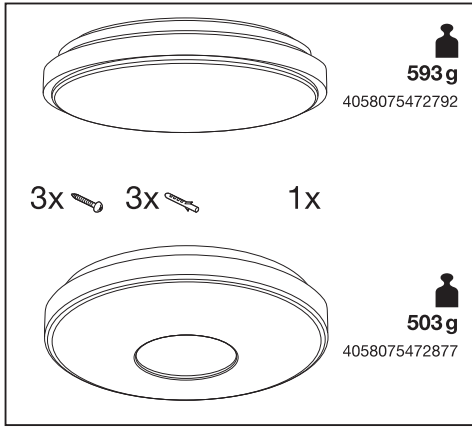

ORBIS®

	EAN	W	lm Light Source	lm Output	K	🌡️ (°C)	V~	mA	Hz	PF	▽ (°)	👉
ORBIS FRAME 335 RD 24W 830 CLICKSEN	4058075472792	24	2900	1320	3000	-20...+40	220-240	130	50/60	0.7	120	15000
ORBIS SPARKLEDOT340 24W830 CLICKSEN	4058075472877	24	2900	1680	3000	-20...+40	220-240	130	50/60	0.7	120	15000

6b Detection area

1	2	
ON	ON	100%
ON	-	75%
-	ON	50%
-	-	25%

Hold time

3	4	5	
ON	ON	ON	5s
ON	ON	-	30s
ON	-	ON	1min
ON	-	-	3min
-	ON	ON	5min
-	ON	-	10min
-	-	ON	20min
-	-	-	30min

Daylight sensor

6	7	8	
ON	ON	ON	2Lux
ON	ON	-	10Lux
-	ON	-	25Lux
ON	-	-	50Lux
-	-	-	Disable