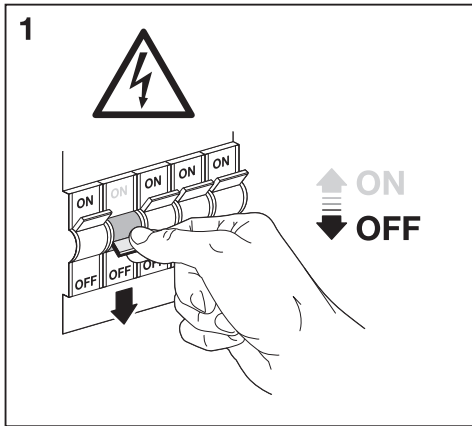

6b Detection area

1	2	
ON	ON	100%
ON	-	75%
-	ON	50%
-	-	25%

Hold time

3	4	5	
ON	ON	ON	5s
ON	ON	-	30s
ON	-	ON	1min
ON	-	-	3min
-	ON	ON	5min
-	ON	-	10min
-	-	ON	20min
-	-	-	30min

Daylight sensor

6	7	8	
ON	ON	ON	2Lux
ON	ON	-	10Lux
-	ON	-	25Lux
ON	-	-	50Lux
-	-	-	Disable