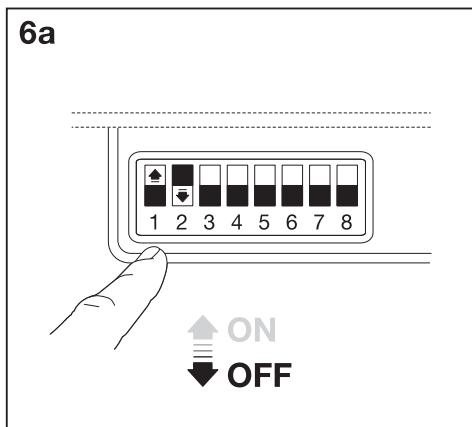

6b Detection area

1	2	
ON	ON	100%
ON	-	75%
-	ON	50%
-	-	25%

Hold time

3	4	5	
ON	ON	ON	5s
ON	ON	-	30s
ON	-	ON	1min
ON	-	-	3min
-	ON	ON	5min
-	ON	-	10min
-	-	ON	20min
-	-	-	30min

Daylight sensor

6	7	8	
ON	ON	ON	2Lux
ON	ON	-	10Lux
-	ON	-	25Lux
ON	-	-	50Lux
-	-	-	Disable