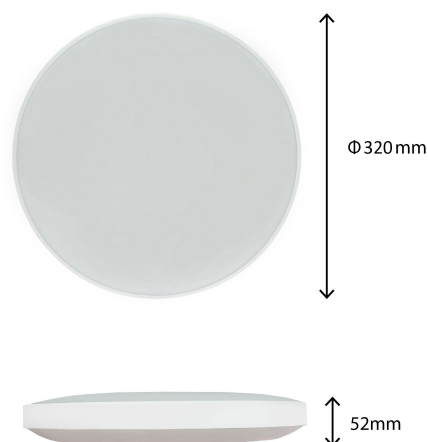

NYMPHEA BLACK & WHITE

SLI031035CW_PW

See
more

Plafond NYMPHEA BLACK & WHITE, with a power of 24 W, high light efficacy 119 lm/W. It has a high IP54 rating, making it ideal for use in rooms with high humidity. It shines with a cold light colour (6000K), which is suitable for rooms where we need to be most focused and concentrated, such as technical workstations. Designed for surface mounting. The product is certified by the National Institute of Hygiene, so it can be used in rooms with high hygienic requirements.

IP54

Power	24 W	Voltage	230 V
Luminous flux*	2850 lm (360°)	Colour temperature	6000 K
Colour of light	CW	Beam angle	115 °
Degree of protection (IP)	IP54		

Technical data

Code	SLI031035CW_PW
Power	24 W
Nominal current	175 mA
Voltage	230 V
Energy consumption	24 kWh/1000h
Frequency	50HZ Hz
Protection class	II
Power supply included	+
Power factor	0.6
Useful luminous flux*	2850 lm (360°)
Luminous flux**	1850 lm (360°)
Lamp efficacy	119 lm/W
Luminous intensity	1050 cd
Colour temperature	6000 K
Colour of light	CW
Beam angle	115 °
RA	>80
Light source included	+
Uniformity of color SDCM max	5
Dimmable	No
Working temperature range	-20 +40 °
Lifespan	17000 h
Housing material	Plastic
Degree of protection (IP)	IP54
Colour	White
Dimension (AxBxC)	320x52 mm
For use	Inside
Assembly method	On the ceiling
Application	Inside
Made in	PRC