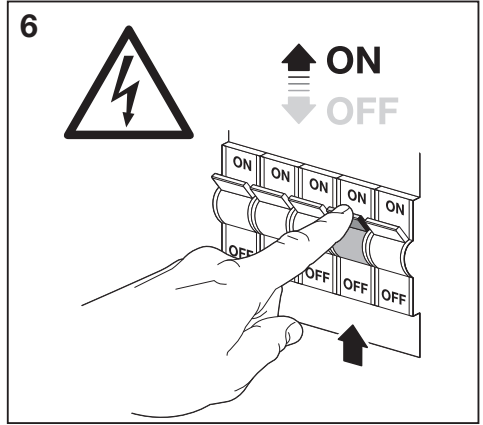

ON  
OFF

**2**

500mm (10W-50W)

**3**

Max.: 2.5Nm

**4**

max. 5m  
(10-50W)

	EAN	n	LED	 QR code	 ENERGY * X =
SMART OUTD WIFI FLOOD 10W RGBW DG	4058075474604	1	AC34875		F
SMART OUTD WIFI FLOOD 20W RGBW DG	4058075474628	1	AC34876		F