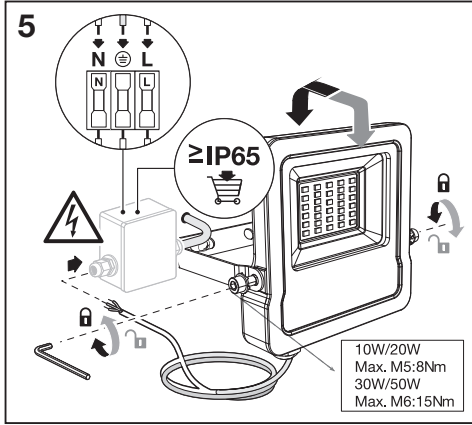

 **380 g**  
4058075474604

 **380 g**  
4058075474628

 **650 g**  
4058075474642

 **1000 g**  
4058075474666

	W	H	L
10W	125	28	152
20W	125	28	152
30W	168	30	209
50W	200	36	237

**1**

ON  
ON  
ON  
ON

OFF  
OFF  
OFF  
OFF

ON  
OFF

**2**

500mm (10W-50W)

**3**

Max.: 2.5Nm

**4**

max. 5m  
(10-50W)

	EAN	n	LED	 QR code	 ENERGY * X =
SMART OUTD WIFI FLOOD 10W RGBW DG	4058075474604	1	AC34875		F
SMART OUTD WIFI FLOOD 20W RGBW DG	4058075474628	1	AC34876		F