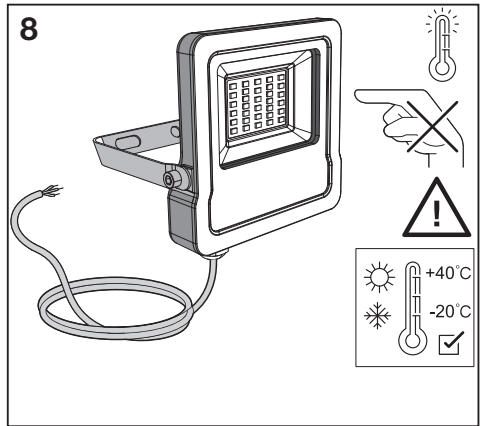

 **380 g**  
4058075474604

 **380 g**  
4058075474628

 **650 g**  
4058075474642

 **1000 g**  
4058075474666

	W	H	L
10W	125	28	152
20W	125	28	152
30W	168	30	209
50W	200	36	237

**1**

ON  
ON  
ON  
ON

OFF  
OFF  
OFF  
OFF

ON  
OFF

**2**

500mm (10W-50W)

**3**

Max.: 2.5Nm

**4**

max. 5m  
(10-50W)

	EAN	n	LED	 QR code	 ENERGY * X =
SMART OUTD WIFI FLOOD 10W RGBW DG	4058075474604	1	AC34875		F
SMART OUTD WIFI FLOOD 20W RGBW DG	4058075474628	1	AC34876		F