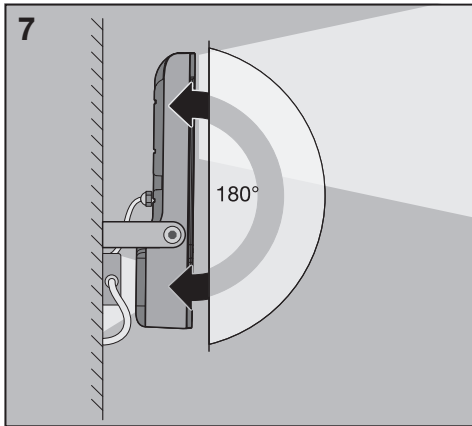

 **380 g**  
4058075474604

 **380 g**  
4058075474628

 **650 g**  
4058075474642

 **1000 g**  
4058075474666

	W	H	L
10W	125	28	152
20W	125	28	152
30W	168	30	209
50W	200	36	237

**1**

ON  
ON  
ON  
ON

OFF  
OFF  
OFF  
OFF

ON  
OFF

**2**

500mm (10W-50W)

**3**

Max.: 2.5Nm

**4**

max. 5m  
(10-50W)

	EAN	n	LED	 QR code	 ENERGY * X =
SMART OUTD WIFI FLOOD 10W RGBW DG	4058075474604	1	AC34875		F
SMART OUTD WIFI FLOOD 20W RGBW DG	4058075474628	1	AC34876		F