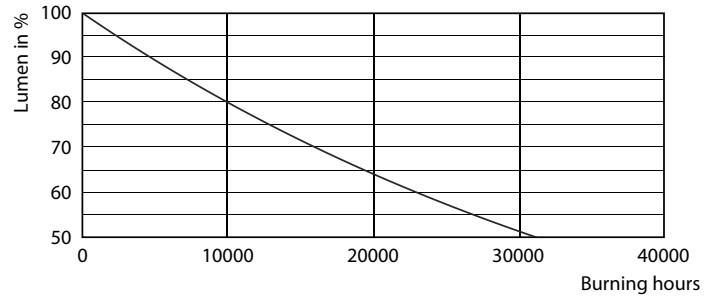

LEDbulb 25W E14 827 FR B35