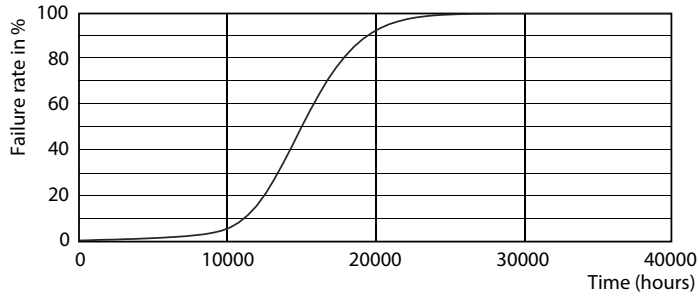

Classic frosted LED candles and lusters

Lifetime

LEDbulb 40W E14 827 FR B35