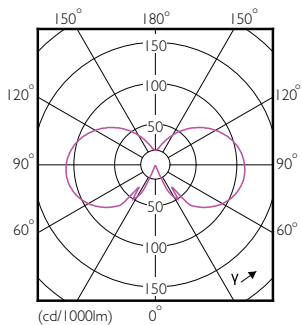

LEDbulb 40W E14 827 FR B35