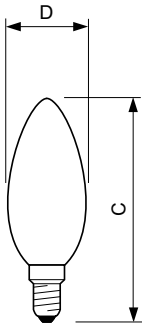

### Product data

General Information		Power (Nom)	
Cap-Base	E14 [ E14]		4.3 W
EU RoHS compliant	Yes	Lamp Current (Nom)	35 mA
Nominal Lifetime (Nom)	15000 h	Wattage Equivalent	40 W
Switching Cycle	20000X	Starting Time (Nom)	0.5 s
Technical Type	4.3-40W	Warm Up Time to 60% Light (Nom)	0.5 s
Flux measurement reference	Sphere	Power Factor (Nom)	0.5
		Voltage (Nom)	220-240 V
Light Technical		Temperature	
Color Code	827 [ CCT of 2700K]	T-Case Maximum (Nom)	55 °C
Luminous Flux (Nom)	470 lm		
Color Designation	Warm White (WW)	Controls and Dimming	
Correlated Color Temperature (Nom)	2700 K	Dimmable	No
Luminous Efficacy (rated) (Nom)	109.00 lm/W		
Color Consistency	<6	Mechanical and Housing	
Color Rendering Index (Nom)	80	Bulb Finish	Frosted
LLMF At End Of Nominal Lifetime (Nom)	70 %	Bulb Shape	B35 [ B 35mm]
Operating and Electrical		Approval and Application	
Input Frequency	50 to 60 Hz	Energy Efficiency Class	F

### Dimensional drawing

Candle B35 230V 4-40W 250lm 2700K E14ND

Product	D	C
Classic LEDCandle ND 4.3-40W E14 827 B35 FR	35 mm	97 mm