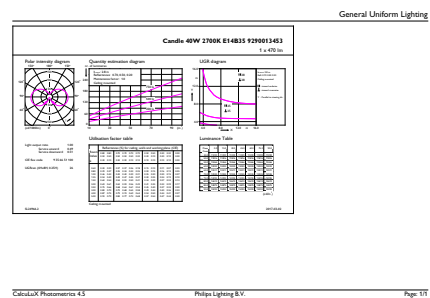

LEDbulb 40W E14 827 FR B35