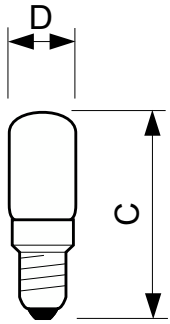

Deco Tubular

Deco 7.0W E14 230-240V T17 CL 1CT/10X10F

Tubular lamps with single- and coiled-coil filaments and clear, inside frosted or internally coated white bulbs with B- or E-base

Product data

General Information	
Cap-Base	E14 [E14]
Operating Position	UNIVERSAL [Any or Universal (U)]
Nominal lifetime	1,000 hour(s)
Switching Cycle	4,000
Rated Lifetime (Hours)	1,000 hour(s)
Lighting Technology	Incandescent

Controls and Dimming	
Dimmable	Yes

Mechanical and Housing	
Bulb Finish	Clear
Bulb Shape	T17 [T 17mm]

Approval and Application	
Energy Consumption kWh/1000 h	7 kWh

Product Data	
Full product code	871150025008750
Order product name	Deco 7.0W E14 230-240V T17 CL 1CT/10X10F
Order code	924151144441
Numerator - Quantity Per Pack	1
Numerator - Packs per outer box	100
Material number (12NC)	924151144441
Full product name	Deco 7.0W E14 230-240V T17 CL 1CT/10X10F
EAN/UPC - Case	8711500251619

Deco Tubular

Dimensional drawing

Product	D (max)	C (max)
Deco 7.0W E14 230-240V T17 CL 1CT/10X10F	17 mm	54 mm