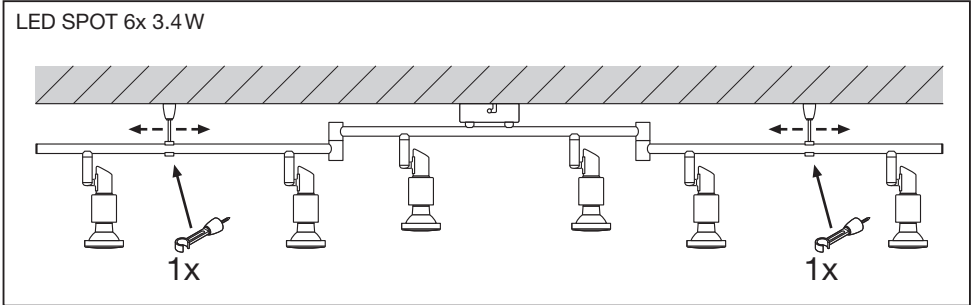

LED SPOT GU10

LEDVANCE

	EAN	W	W _{max} (LED)	Im Light Source	Im Output	K	Temp. (°C)	V~	mA	Hz	DF	▽ (°)	
LED SPOT 1X3.4W 927 GU10 BK	4058075828766	1x 3.4	1x 7	230	230	2700	-20... +40	220- 240	17	50/60	0.7	36	100000
LED SPOT 2X3.4W 927 GU10 BK	4058075828780	2x 3.4	2x 7	460	460	2700	-20... +40	220- 240	34	50/60	0.7	36	100000
LED SPOT 3X3.4W 927 GU10 BK	4058075828803	3x 3.4	3x 7	690	690	2700	-20... +40	220- 240	51	50/60	0.7	36	100000
LED SPOT 4X3.4W 927 GU10 BK	4058075828827	4x 3.4	4x 7	920	920	2700	-20... +40	220- 240	68	50/60	0.7	36	100000
LED SPOT 6X3.4W 927 GU10 BK	4058075828841	6x 3.4	6x 7	1380	1380	2700	-20... +40	220- 240	102	50/60	0.7	36	100000
LED SPOT 1X3.4W 927 GU10 WT	4058075833852	1x 3.4	1x 7	230	230	2700	-20... +40	220- 240	17	50/60	0.7	36	100000
LED SPOT 2X3.4W 927 GU10 WT	4058075833876	2x 3.4	2x 7	460	460	2700	-20... +40	220- 240	34	50/60	0.7	36	100000
LED SPOT 3X3.4W 927 GU10 WT	4058075833890	3x 3.4	3x 7	690	690	2700	-20... +40	220- 240	51	50/60	0.7	36	100000
LED SPOT 4X3.4W 927 GU10 WT	4058075833913	4x 3.4	4x 7	920	920	2700	-20... +40	220- 240	68	50/60	0.7	36	100000
LED SPOT 6X3.4W 927 GU10 WT	4058075833937	6x 3.4	6x 7	1380	1380	2700	-20... +40	220- 240	102	50/60	0.7	36	100000

LED SPOT GU10

LED SPOT GU10

LED SPOT GU10

LED SPOT GU10

						 * X =
						
LED SPOT 1X3.4W 927 GU10 BK	4058075828766	1	AC45746		G	
LED SPOT 2X3.4W 927 GU10 BK	4058075828780	2	AC45746		G	
LED SPOT 3X3.4W 927 GU10 BK	4058075828803	3	AC45746		G	
LED SPOT 4X3.4W 927 GU10 BK	4058075828827	4	AC45746		G	
LED SPOT 6X3.4W 927 GU10 BK	4058075828841	6	AC45746		G	
LED SPOT 1X3.4W 927 GU10 WT	4058075833852	1	AC45746		G	
LED SPOT 2X3.4W 927 GU10 WT	4058075833876	2	AC45746		G	
LED SPOT 3X3.4W 927 GU10 WT	4058075833890	3	AC45746		G	
LED SPOT 4X3.4W 927 GU10 WT	4058075833913	4	AC45746		G	