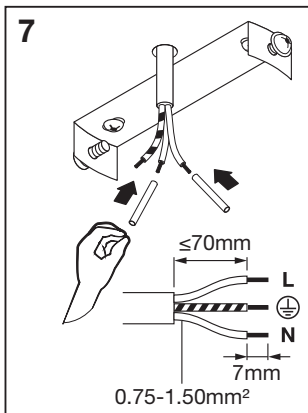

LED SPOT GU10

LEDVANCE

	EAN	W	W _{max} (LED)	Im Light Source	Im Output	K	Temp. (°C)	V~	mA	Hz	DF	▽ (°)	
LED SPOT 1X3.4W 927 GU10 BK	4058075828766	1x 3.4	1x 7	230	230	2700	-20... +40	220- 240	17	50/60	0.7	36	100000
LED SPOT 2X3.4W 927 GU10 BK	4058075828780	2x 3.4	2x 7	460	460	2700	-20... +40	220- 240	34	50/60	0.7	36	100000
LED SPOT 3X3.4W 927 GU10 BK	4058075828803	3x 3.4	3x 7	690	690	2700	-20... +40	220- 240	51	50/60	0.7	36	100000
LED SPOT 4X3.4W 927 GU10 BK	4058075828827	4x 3.4	4x 7	920	920	2700	-20... +40	220- 240	68	50/60	0.7	36	100000
LED SPOT 6X3.4W 927 GU10 BK	4058075828841	6x 3.4	6x 7	1380	1380	2700	-20... +40	220- 240	102	50/60	0.7	36	100000
LED SPOT 1X3.4W 927 GU10 WT	4058075833852	1x 3.4	1x 7	230	230	2700	-20... +40	220- 240	17	50/60	0.7	36	100000
LED SPOT 2X3.4W 927 GU10 WT	4058075833876	2x 3.4	2x 7	460	460	2700	-20... +40	220- 240	34	50/60	0.7	36	100000
LED SPOT 3X3.4W 927 GU10 WT	4058075833890	3x 3.4	3x 7	690	690	2700	-20... +40	220- 240	51	50/60	0.7	36	100000
LED SPOT 4X3.4W 927 GU10 WT	4058075833913	4x 3.4	4x 7	920	920	2700	-20... +40	220- 240	68	50/60	0.7	36	100000
LED SPOT 6X3.4W 927 GU10 WT	4058075833937	6x 3.4	6x 7	1380	1380	2700	-20... +40	220- 240	102	50/60	0.7	36	100000

LED SPOT GU10

LED SPOT GU10

LED SPOT GU10

LED SPOT GU10

						 * X =
						
LED SPOT 1X3.4W 927 GU10 BK	4058075828766	1	AC45746		G	
LED SPOT 2X3.4W 927 GU10 BK	4058075828780	2	AC45746		G	
LED SPOT 3X3.4W 927 GU10 BK	4058075828803	3	AC45746		G	
LED SPOT 4X3.4W 927 GU10 BK	4058075828827	4	AC45746		G	
LED SPOT 6X3.4W 927 GU10 BK	4058075828841	6	AC45746		G	
LED SPOT 1X3.4W 927 GU10 WT	4058075833852	1	AC45746		G	
LED SPOT 2X3.4W 927 GU10 WT	4058075833876	2	AC45746		G	
LED SPOT 3X3.4W 927 GU10 WT	4058075833890	3	AC45746		G	
LED SPOT 4X3.4W 927 GU10 WT	4058075833913	4	AC45746		G	