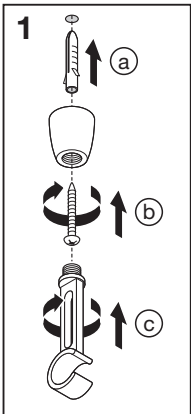

LED SPOT GU10

LEDVANCE

	EAN	W	W _{max} (LED)	Im Light Source	Im Output	K	Temp. (°C)	V~	mA	Hz	DF	▽ (°)	
LED SPOT 1X3.4W 927 GU10 BK	4058075828766	1x 3.4	1x 7	230	230	2700	-20... +40	220- 240	17	50/60	0.7	36	100000
LED SPOT 2X3.4W 927 GU10 BK	4058075828780	2x 3.4	2x 7	460	460	2700	-20... +40	220- 240	34	50/60	0.7	36	100000
LED SPOT 3X3.4W 927 GU10 BK	4058075828803	3x 3.4	3x 7	690	690	2700	-20... +40	220- 240	51	50/60	0.7	36	100000
LED SPOT 4X3.4W 927 GU10 BK	4058075828827	4x 3.4	4x 7	920	920	2700	-20... +40	220- 240	68	50/60	0.7	36	100000
LED SPOT 6X3.4W 927 GU10 BK	4058075828841	6x 3.4	6x 7	1380	1380	2700	-20... +40	220- 240	102	50/60	0.7	36	100000
LED SPOT 1X3.4W 927 GU10 WT	4058075833852	1x 3.4	1x 7	230	230	2700	-20... +40	220- 240	17	50/60	0.7	36	100000
LED SPOT 2X3.4W 927 GU10 WT	4058075833876	2x 3.4	2x 7	460	460	2700	-20... +40	220- 240	34	50/60	0.7	36	100000
LED SPOT 3X3.4W 927 GU10 WT	4058075833890	3x 3.4	3x 7	690	690	2700	-20... +40	220- 240	51	50/60	0.7	36	100000
LED SPOT 4X3.4W 927 GU10 WT	4058075833913	4x 3.4	4x 7	920	920	2700	-20... +40	220- 240	68	50/60	0.7	36	100000
LED SPOT 6X3.4W 927 GU10 WT	4058075833937	6x 3.4	6x 7	1380	1380	2700	-20... +40	220- 240	102	50/60	0.7	36	100000

LED SPOT GU10

LED SPOT GU10

LED SPOT GU10

LED SPOT GU10

						 * X =
						
LED SPOT 1X3.4W 927 GU10 BK	4058075828766	1	AC45746		G	
LED SPOT 2X3.4W 927 GU10 BK	4058075828780	2	AC45746		G	
LED SPOT 3X3.4W 927 GU10 BK	4058075828803	3	AC45746		G	
LED SPOT 4X3.4W 927 GU10 BK	4058075828827	4	AC45746		G	
LED SPOT 6X3.4W 927 GU10 BK	4058075828841	6	AC45746		G	
LED SPOT 1X3.4W 927 GU10 WT	4058075833852	1	AC45746		G	
LED SPOT 2X3.4W 927 GU10 WT	4058075833876	2	AC45746		G	
LED SPOT 3X3.4W 927 GU10 WT	4058075833890	3	AC45746		G	
LED SPOT 4X3.4W 927 GU10 WT	4058075833913	4	AC45746		G	