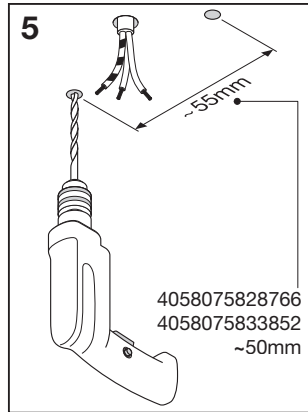

LED SPOT GU10

LEDVANCE

	EAN	W	W _{max} (LED)	Im Light Source	Im Output	K	Temp. (°C)	V~	mA	Hz	DF	▽ (°)	
LED SPOT 1X3.4W 927 GU10 BK	4058075828766	1x 3.4	1x 7	230	230	2700	-20... +40	220- 240	17	50/60	0.7	36	100000
LED SPOT 2X3.4W 927 GU10 BK	4058075828780	2x 3.4	2x 7	460	460	2700	-20... +40	220- 240	34	50/60	0.7	36	100000
LED SPOT 3X3.4W 927 GU10 BK	4058075828803	3x 3.4	3x 7	690	690	2700	-20... +40	220- 240	51	50/60	0.7	36	100000
LED SPOT 4X3.4W 927 GU10 BK	4058075828827	4x 3.4	4x 7	920	920	2700	-20... +40	220- 240	68	50/60	0.7	36	100000
LED SPOT 6X3.4W 927 GU10 BK	4058075828841	6x 3.4	6x 7	1380	1380	2700	-20... +40	220- 240	102	50/60	0.7	36	100000
LED SPOT 1X3.4W 927 GU10 WT	4058075833852	1x 3.4	1x 7	230	230	2700	-20... +40	220- 240	17	50/60	0.7	36	100000
LED SPOT 2X3.4W 927 GU10 WT	4058075833876	2x 3.4	2x 7	460	460	2700	-20... +40	220- 240	34	50/60	0.7	36	100000
LED SPOT 3X3.4W 927 GU10 WT	4058075833890	3x 3.4	3x 7	690	690	2700	-20... +40	220- 240	51	50/60	0.7	36	100000
LED SPOT 4X3.4W 927 GU10 WT	4058075833913	4x 3.4	4x 7	920	920	2700	-20... +40	220- 240	68	50/60	0.7	36	100000
LED SPOT 6X3.4W 927 GU10 WT	4058075833937	6x 3.4	6x 7	1380	1380	2700	-20... +40	220- 240	102	50/60	0.7	36	100000

LED SPOT GU10

LED SPOT GU10

LED SPOT GU10

LED SPOT GU10

						 * X =
						
LED SPOT 1X3.4W 927 GU10 BK	4058075828766	1	AC45746		G	
LED SPOT 2X3.4W 927 GU10 BK	4058075828780	2	AC45746		G	
LED SPOT 3X3.4W 927 GU10 BK	4058075828803	3	AC45746		G	
LED SPOT 4X3.4W 927 GU10 BK	4058075828827	4	AC45746		G	
LED SPOT 6X3.4W 927 GU10 BK	4058075828841	6	AC45746		G	
LED SPOT 1X3.4W 927 GU10 WT	4058075833852	1	AC45746		G	
LED SPOT 2X3.4W 927 GU10 WT	4058075833876	2	AC45746		G	
LED SPOT 3X3.4W 927 GU10 WT	4058075833890	3	AC45746		G	
LED SPOT 4X3.4W 927 GU10 WT	4058075833913	4	AC45746		G	