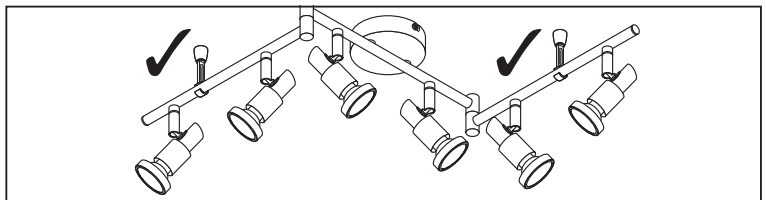

LED SPOT GU10

LEDVANCE

	EAN	W	W _{max} (LED)	Im Light Source	Im Output	K	Temp. (°C)	V~	mA	Hz	DF	▽ (°)	
LED SPOT 1X3.4W 927 GU10 BK	4058075828766	1x 3.4	1x 7	230	230	2700	-20... +40	220- 240	17	50/60	0.7	36	100000
LED SPOT 2X3.4W 927 GU10 BK	4058075828780	2x 3.4	2x 7	460	460	2700	-20... +40	220- 240	34	50/60	0.7	36	100000
LED SPOT 3X3.4W 927 GU10 BK	4058075828803	3x 3.4	3x 7	690	690	2700	-20... +40	220- 240	51	50/60	0.7	36	100000
LED SPOT 4X3.4W 927 GU10 BK	4058075828827	4x 3.4	4x 7	920	920	2700	-20... +40	220- 240	68	50/60	0.7	36	100000
LED SPOT 6X3.4W 927 GU10 BK	4058075828841	6x 3.4	6x 7	1380	1380	2700	-20... +40	220- 240	102	50/60	0.7	36	100000
LED SPOT 1X3.4W 927 GU10 WT	4058075833852	1x 3.4	1x 7	230	230	2700	-20... +40	220- 240	17	50/60	0.7	36	100000
LED SPOT 2X3.4W 927 GU10 WT	4058075833876	2x 3.4	2x 7	460	460	2700	-20... +40	220- 240	34	50/60	0.7	36	100000
LED SPOT 3X3.4W 927 GU10 WT	4058075833890	3x 3.4	3x 7	690	690	2700	-20... +40	220- 240	51	50/60	0.7	36	100000
LED SPOT 4X3.4W 927 GU10 WT	4058075833913	4x 3.4	4x 7	920	920	2700	-20... +40	220- 240	68	50/60	0.7	36	100000
LED SPOT 6X3.4W 927 GU10 WT	4058075833937	6x 3.4	6x 7	1380	1380	2700	-20... +40	220- 240	102	50/60	0.7	36	100000

LED SPOT GU10

LED SPOT GU10

LED SPOT GU10

LED SPOT GU10

						 * X =
						
LED SPOT 1X3.4W 927 GU10 BK	4058075828766	1	AC45746		G	
LED SPOT 2X3.4W 927 GU10 BK	4058075828780	2	AC45746		G	
LED SPOT 3X3.4W 927 GU10 BK	4058075828803	3	AC45746		G	
LED SPOT 4X3.4W 927 GU10 BK	4058075828827	4	AC45746		G	
LED SPOT 6X3.4W 927 GU10 BK	4058075828841	6	AC45746		G	
LED SPOT 1X3.4W 927 GU10 WT	4058075833852	1	AC45746		G	
LED SPOT 2X3.4W 927 GU10 WT	4058075833876	2	AC45746		G	
LED SPOT 3X3.4W 927 GU10 WT	4058075833890	3	AC45746		G	
LED SPOT 4X3.4W 927 GU10 WT	4058075833913	4	AC45746		G	