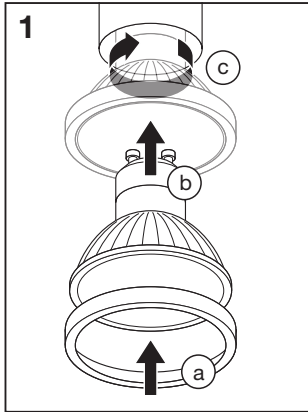

LED SPOT GU10

LEDVANCE

	EAN	W	W _{max} (LED)	Im Light Source	Im Output	K	Temp. (°C)	V~	mA	Hz	DF	▽ (°)	
LED SPOT 1X3.4W 927 GU10 BK	4058075828766	1x 3.4	1x 7	230	230	2700	-20... +40	220- 240	17	50/60	0.7	36	100000
LED SPOT 2X3.4W 927 GU10 BK	4058075828780	2x 3.4	2x 7	460	460	2700	-20... +40	220- 240	34	50/60	0.7	36	100000
LED SPOT 3X3.4W 927 GU10 BK	4058075828803	3x 3.4	3x 7	690	690	2700	-20... +40	220- 240	51	50/60	0.7	36	100000
LED SPOT 4X3.4W 927 GU10 BK	4058075828827	4x 3.4	4x 7	920	920	2700	-20... +40	220- 240	68	50/60	0.7	36	100000
LED SPOT 6X3.4W 927 GU10 BK	4058075828841	6x 3.4	6x 7	1380	1380	2700	-20... +40	220- 240	102	50/60	0.7	36	100000
LED SPOT 1X3.4W 927 GU10 WT	4058075833852	1x 3.4	1x 7	230	230	2700	-20... +40	220- 240	17	50/60	0.7	36	100000
LED SPOT 2X3.4W 927 GU10 WT	4058075833876	2x 3.4	2x 7	460	460	2700	-20... +40	220- 240	34	50/60	0.7	36	100000
LED SPOT 3X3.4W 927 GU10 WT	4058075833890	3x 3.4	3x 7	690	690	2700	-20... +40	220- 240	51	50/60	0.7	36	100000
LED SPOT 4X3.4W 927 GU10 WT	4058075833913	4x 3.4	4x 7	920	920	2700	-20... +40	220- 240	68	50/60	0.7	36	100000
LED SPOT 6X3.4W 927 GU10 WT	4058075833937	6x 3.4	6x 7	1380	1380	2700	-20... +40	220- 240	102	50/60	0.7	36	100000

LED SPOT GU10

LED SPOT GU10

LED SPOT GU10

LED SPOT GU10

						 * X =
						
LED SPOT 1X3.4W 927 GU10 BK	4058075828766	1	AC45746		G	
LED SPOT 2X3.4W 927 GU10 BK	4058075828780	2	AC45746		G	
LED SPOT 3X3.4W 927 GU10 BK	4058075828803	3	AC45746		G	
LED SPOT 4X3.4W 927 GU10 BK	4058075828827	4	AC45746		G	
LED SPOT 6X3.4W 927 GU10 BK	4058075828841	6	AC45746		G	
LED SPOT 1X3.4W 927 GU10 WT	4058075833852	1	AC45746		G	
LED SPOT 2X3.4W 927 GU10 WT	4058075833876	2	AC45746		G	
LED SPOT 3X3.4W 927 GU10 WT	4058075833890	3	AC45746		G	
LED SPOT 4X3.4W 927 GU10 WT	4058075833913	4	AC45746		G	