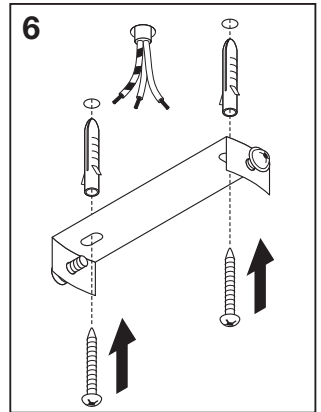

LED SPOT GU10

LEDVANCE

	EAN	W	W _{max} (LED)	Im Light Source	Im Output	K	Temp. (°C)	V~	mA	Hz	DF	▽ (°)	
LED SPOT 1X3.4W 927 GU10 BK	4058075828766	1x 3.4	1x 7	230	230	2700	-20... +40	220- 240	17	50/60	0.7	36	100000
LED SPOT 2X3.4W 927 GU10 BK	4058075828780	2x 3.4	2x 7	460	460	2700	-20... +40	220- 240	34	50/60	0.7	36	100000
LED SPOT 3X3.4W 927 GU10 BK	4058075828803	3x 3.4	3x 7	690	690	2700	-20... +40	220- 240	51	50/60	0.7	36	100000
LED SPOT 4X3.4W 927 GU10 BK	4058075828827	4x 3.4	4x 7	920	920	2700	-20... +40	220- 240	68	50/60	0.7	36	100000
LED SPOT 6X3.4W 927 GU10 BK	4058075828841	6x 3.4	6x 7	1380	1380	2700	-20... +40	220- 240	102	50/60	0.7	36	100000
LED SPOT 1X3.4W 927 GU10 WT	4058075833852	1x 3.4	1x 7	230	230	2700	-20... +40	220- 240	17	50/60	0.7	36	100000
LED SPOT 2X3.4W 927 GU10 WT	4058075833876	2x 3.4	2x 7	460	460	2700	-20... +40	220- 240	34	50/60	0.7	36	100000
LED SPOT 3X3.4W 927 GU10 WT	4058075833890	3x 3.4	3x 7	690	690	2700	-20... +40	220- 240	51	50/60	0.7	36	100000
LED SPOT 4X3.4W 927 GU10 WT	4058075833913	4x 3.4	4x 7	920	920	2700	-20... +40	220- 240	68	50/60	0.7	36	100000
LED SPOT 6X3.4W 927 GU10 WT	4058075833937	6x 3.4	6x 7	1380	1380	2700	-20... +40	220- 240	102	50/60	0.7	36	100000

LED SPOT GU10

LED SPOT GU10

LED SPOT GU10

LED SPOT GU10

						 * X =
						
LED SPOT 1X3.4W 927 GU10 BK	4058075828766	1	AC45746		G	
LED SPOT 2X3.4W 927 GU10 BK	4058075828780	2	AC45746		G	
LED SPOT 3X3.4W 927 GU10 BK	4058075828803	3	AC45746		G	
LED SPOT 4X3.4W 927 GU10 BK	4058075828827	4	AC45746		G	
LED SPOT 6X3.4W 927 GU10 BK	4058075828841	6	AC45746		G	
LED SPOT 1X3.4W 927 GU10 WT	4058075833852	1	AC45746		G	
LED SPOT 2X3.4W 927 GU10 WT	4058075833876	2	AC45746		G	
LED SPOT 3X3.4W 927 GU10 WT	4058075833890	3	AC45746		G	
LED SPOT 4X3.4W 927 GU10 WT	4058075833913	4	AC45746		G	