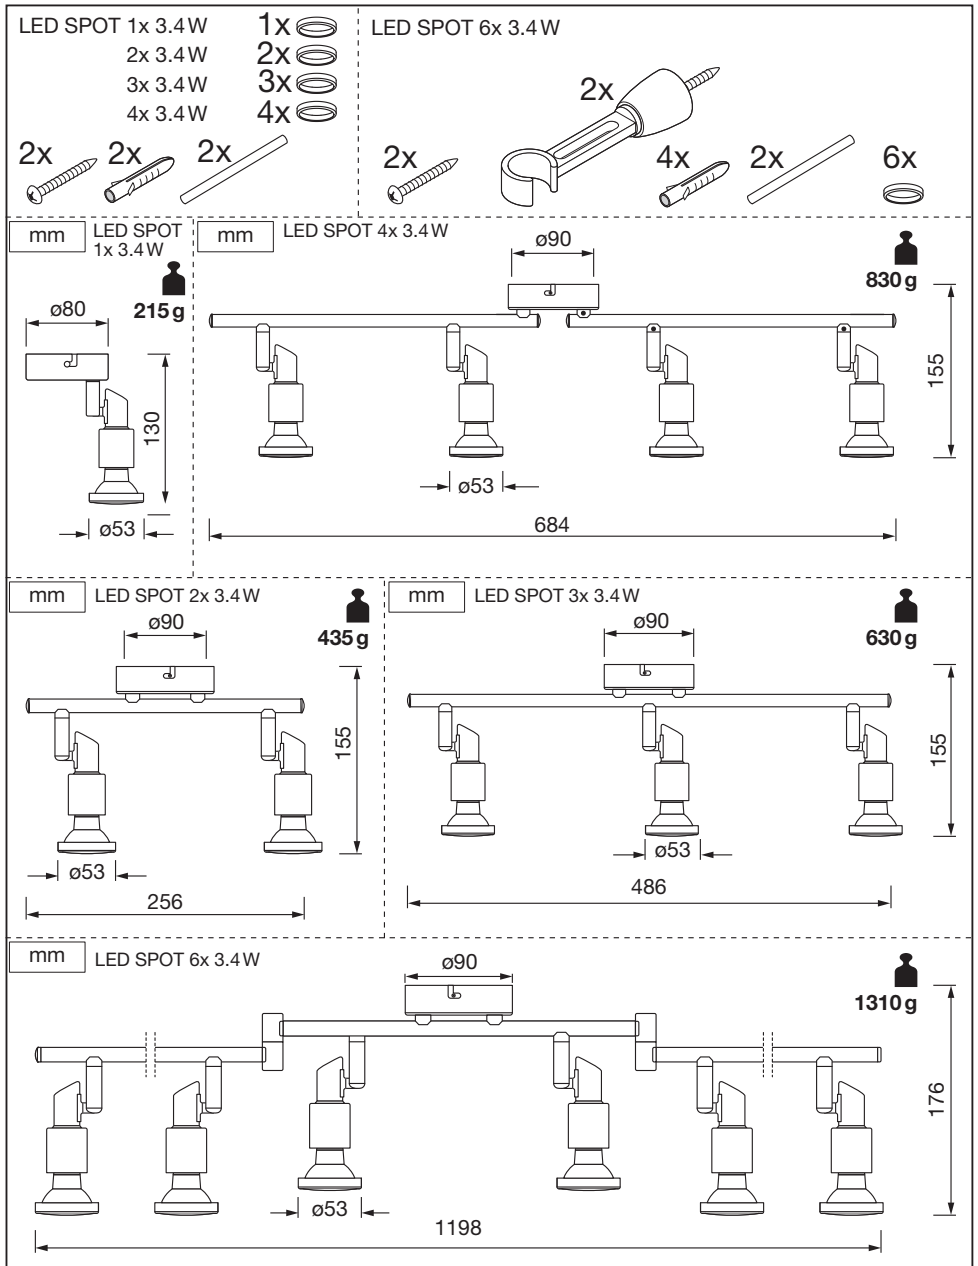

LED SPOT GU10

LEDVANCE

	EAN	W	W _{max} (LED)	Im Light Source	Im Output	K	Temp. (°C)	V~	mA	Hz	DF	▽ (°)	
LED SPOT 1X3.4W 927 GU10 BK	4058075828766	1x 3.4	1x 7	230	230	2700	-20... +40	220- 240	17	50/60	0.7	36	100000
LED SPOT 2X3.4W 927 GU10 BK	4058075828780	2x 3.4	2x 7	460	460	2700	-20... +40	220- 240	34	50/60	0.7	36	100000
LED SPOT 3X3.4W 927 GU10 BK	4058075828803	3x 3.4	3x 7	690	690	2700	-20... +40	220- 240	51	50/60	0.7	36	100000
LED SPOT 4X3.4W 927 GU10 BK	4058075828827	4x 3.4	4x 7	920	920	2700	-20... +40	220- 240	68	50/60	0.7	36	100000
LED SPOT 6X3.4W 927 GU10 BK	4058075828841	6x 3.4	6x 7	1380	1380	2700	-20... +40	220- 240	102	50/60	0.7	36	100000
LED SPOT 1X3.4W 927 GU10 WT	4058075833852	1x 3.4	1x 7	230	230	2700	-20... +40	220- 240	17	50/60	0.7	36	100000
LED SPOT 2X3.4W 927 GU10 WT	4058075833876	2x 3.4	2x 7	460	460	2700	-20... +40	220- 240	34	50/60	0.7	36	100000
LED SPOT 3X3.4W 927 GU10 WT	4058075833890	3x 3.4	3x 7	690	690	2700	-20... +40	220- 240	51	50/60	0.7	36	100000
LED SPOT 4X3.4W 927 GU10 WT	4058075833913	4x 3.4	4x 7	920	920	2700	-20... +40	220- 240	68	50/60	0.7	36	100000
LED SPOT 6X3.4W 927 GU10 WT	4058075833937	6x 3.4	6x 7	1380	1380	2700	-20... +40	220- 240	102	50/60	0.7	36	100000

LED SPOT GU10

LED SPOT GU10

LED SPOT GU10

LED SPOT GU10

						 * X =
						
LED SPOT 1X3.4W 927 GU10 BK	4058075828766	1	AC45746		G	
LED SPOT 2X3.4W 927 GU10 BK	4058075828780	2	AC45746		G	
LED SPOT 3X3.4W 927 GU10 BK	4058075828803	3	AC45746		G	
LED SPOT 4X3.4W 927 GU10 BK	4058075828827	4	AC45746		G	
LED SPOT 6X3.4W 927 GU10 BK	4058075828841	6	AC45746		G	
LED SPOT 1X3.4W 927 GU10 WT	4058075833852	1	AC45746		G	
LED SPOT 2X3.4W 927 GU10 WT	4058075833876	2	AC45746		G	
LED SPOT 3X3.4W 927 GU10 WT	4058075833890	3	AC45746		G	
LED SPOT 4X3.4W 927 GU10 WT	4058075833913	4	AC45746		G	