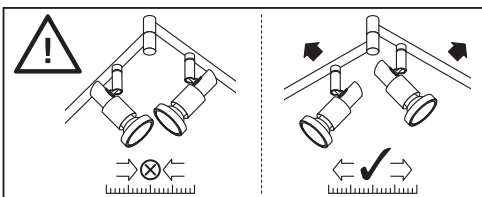

LED SPOT GU10

LEDVANCE

	EAN	W	W _{max} (LED)	Im Light Source	Im Output	K	Temp. (°C)	V~	mA	Hz	DF	▽ (°)	
LED SPOT 1X3.4W 927 GU10 BK	4058075828766	1x 3.4	1x 7	230	230	2700	-20... +40	220- 240	17	50/60	0.7	36	100000
LED SPOT 2X3.4W 927 GU10 BK	4058075828780	2x 3.4	2x 7	460	460	2700	-20... +40	220- 240	34	50/60	0.7	36	100000
LED SPOT 3X3.4W 927 GU10 BK	4058075828803	3x 3.4	3x 7	690	690	2700	-20... +40	220- 240	51	50/60	0.7	36	100000
LED SPOT 4X3.4W 927 GU10 BK	4058075828827	4x 3.4	4x 7	920	920	2700	-20... +40	220- 240	68	50/60	0.7	36	100000
LED SPOT 6X3.4W 927 GU10 BK	4058075828841	6x 3.4	6x 7	1380	1380	2700	-20... +40	220- 240	102	50/60	0.7	36	100000
LED SPOT 1X3.4W 927 GU10 WT	4058075833852	1x 3.4	1x 7	230	230	2700	-20... +40	220- 240	17	50/60	0.7	36	100000
LED SPOT 2X3.4W 927 GU10 WT	4058075833876	2x 3.4	2x 7	460	460	2700	-20... +40	220- 240	34	50/60	0.7	36	100000
LED SPOT 3X3.4W 927 GU10 WT	4058075833890	3x 3.4	3x 7	690	690	2700	-20... +40	220- 240	51	50/60	0.7	36	100000
LED SPOT 4X3.4W 927 GU10 WT	4058075833913	4x 3.4	4x 7	920	920	2700	-20... +40	220- 240	68	50/60	0.7	36	100000
LED SPOT 6X3.4W 927 GU10 WT	4058075833937	6x 3.4	6x 7	1380	1380	2700	-20... +40	220- 240	102	50/60	0.7	36	100000

LED SPOT GU10

LED SPOT GU10

LED SPOT GU10

LED SPOT GU10

						 * X =
						
LED SPOT 1X3.4W 927 GU10 BK	4058075828766	1	AC45746		G	
LED SPOT 2X3.4W 927 GU10 BK	4058075828780	2	AC45746		G	
LED SPOT 3X3.4W 927 GU10 BK	4058075828803	3	AC45746		G	
LED SPOT 4X3.4W 927 GU10 BK	4058075828827	4	AC45746		G	
LED SPOT 6X3.4W 927 GU10 BK	4058075828841	6	AC45746		G	
LED SPOT 1X3.4W 927 GU10 WT	4058075833852	1	AC45746		G	
LED SPOT 2X3.4W 927 GU10 WT	4058075833876	2	AC45746		G	
LED SPOT 3X3.4W 927 GU10 WT	4058075833890	3	AC45746		G	
LED SPOT 4X3.4W 927 GU10 WT	4058075833913	4	AC45746		G	