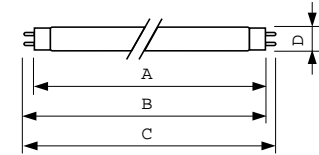

Product data

General Information	
Cap-Base	G13 [Medium Bi-Pin Fluorescent]
Flux measurement reference	Sphere
Light Technical	
Color Code	965 [CCT of 6500K]
Luminous Flux	4,550 lumen
Color Designation	Cool Daylight
Chromaticity Coordinate X (Nom)	0.313
Chromaticity Coordinate Y (Nom)	0.337
Correlated Color Temperature (Nom)	6500 K
Luminous Efficacy (rated) (Nom)	76.1 lm/W
Color rendering index (CRI)	93
Operating and Electrical	
Power Consumption	59.8 W
Lamp Current (Nom)	0.670 A
Controls and Dimming	
Dimmable	Yes
Mechanical and Housing	
Bulb Shape	T8 [26 mm (T8)]
Approval and Application	
Mercury (Hg) Content (Nom)	1.7 mg
Energy Consumption kWh/1000 h	60 kWh
EPREL Registration Number	423,531
Product Data	
Full product code	871150088873025
Order product name	MASTER TL-D 90 De Luxe 58W/965 SLV/10

MASTER TL-D 90 De Luxe

Order code	928045096581
Numerator - Quantity Per Pack	1
Numerator - Packs per outer box	10
Material number (12NC)	928045096581

Full product name	MASTER TL-D 90 De Luxe 58W/965 SLV/10
EAN/UPC - Case	8711500888747

Dimensional drawing

Product	D (max)	A (max)	B (max)	B (min)	C (max)
MASTER TL-D 90 De Luxe 58W/965 SLV/10	28 mm	1,500.0 mm	1,507.1 mm	1,504.7 mm	1,514.2 mm

Photometric data

Spectral Power Distribution Colour - MASTER TL-D 90 De Luxe 58W/965 SLV/10