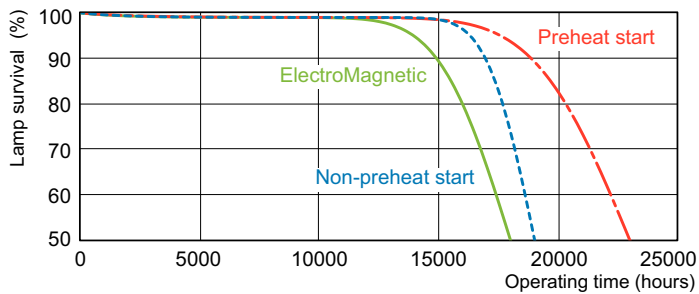

Lifetime

Life Expectancy Diagram - MASTER TL-D 90 De Luxe 58W/965 SLV/10

Life Expectancy Diagram - MASTER TL-D 90 De Luxe 58W/965 SLV/10