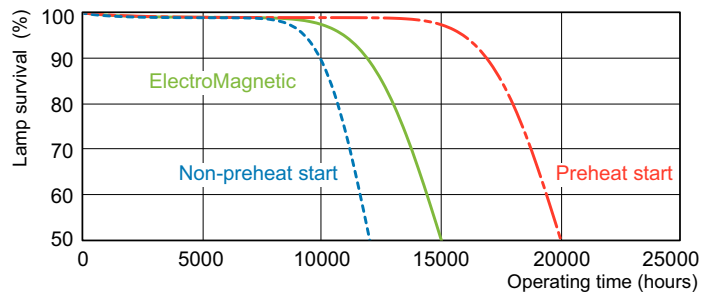

Lifetime

Life Expectancy Diagram - MASTER TL-D 90 De Luxe 58W/965 SLV/10

Life Expectancy Diagram - MASTER TL-D 90 De Luxe 58W/965 SLV/10