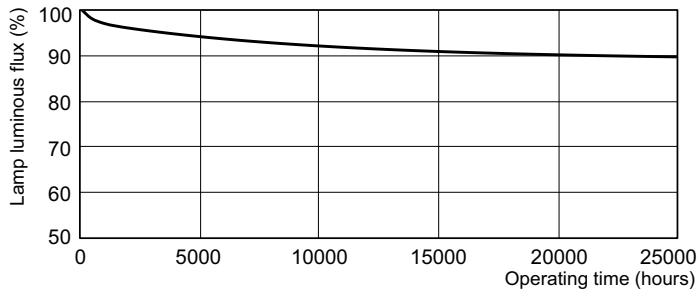

Product data

General Information	
Cap-Base	G13 [Medium Bi-Pin Fluorescent]
Flux measurement reference	Sphere
Light Technical	
Color Code	965 [CCT of 6500K]
Luminous Flux	4,550 lumen
Color Designation	Cool Daylight
Chromaticity Coordinate X (Nom)	0.313
Chromaticity Coordinate Y (Nom)	0.337
Correlated Color Temperature (Nom)	6500 K
Luminous Efficacy (rated) (Nom)	76.1 lm/W
Color rendering index (CRI)	93
Operating and Electrical	
Power Consumption	59.8 W
Lamp Current (Nom)	0.670 A
Controls and Dimming	
Dimmable	Yes
Mechanical and Housing	
Bulb Shape	T8 [26 mm (T8)]
Approval and Application	
Mercury (Hg) Content (Nom)	1.7 mg
Energy Consumption kWh/1000 h	60 kWh
EPREL Registration Number	423,531
Product Data	
Full product code	871150088873025
Order product name	MASTER TL-D 90 De Luxe 58W/965 SLV/10

Dimensional drawing

Product	D (max)	A (max)	B (max)	B (min)	C (max)
MASTER TL-D 90 De Luxe 58W/965 SLV/10	28 mm	1,500.0 mm	1,507.1 mm	1,504.7 mm	1,514.2 mm

Photometric data

Spectral Power Distribution Colour - MASTER TL-D 90 De Luxe 58W/965 SLV/10

Lifetime

Life Expectancy Diagram - MASTER TL-D 90 De Luxe 58W/965 SLV/10

Life Expectancy Diagram - MASTER TL-D 90 De Luxe 58W/965 SLV/10

MASTER TL-D 90 De Luxe

Lifetime

Lumen Maintenance Diagram - MASTER TL-D 90 De Luxe 58W/965 SLV/10