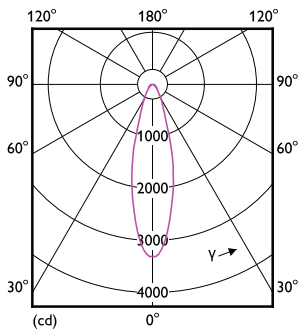

Photometric data

Light Distribution Diagram - MAS LEDExpertColor 20-100W 940 AR111 24D