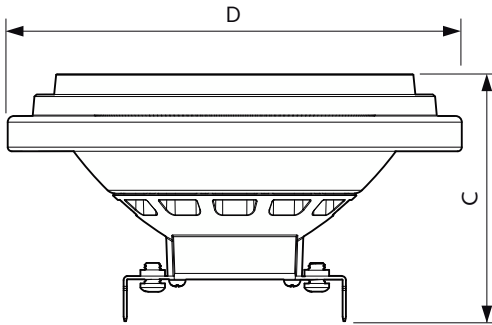

MASTER LEDspot ExpertColor AR111

T-Case Maximum (Nom)	77 °C
Controls and Dimming	
Dimmable	Only with specific dimmers
Mechanical and Housing	
Bulb Finish	Clear
Bulb Shape	AR111
Approval and Application	
Suitable For Accent Lighting	Yes
Energy Consumption kWh/1000 h	20 kWh
EPREL Registration Number	1,122,534

Product Data

Full product code	871951442973400
Order product name	MAS LEDExpertColor 20-100W 940 AR111 24D
Order code	929003478802
Numerator - Quantity Per Pack	1
Numerator - Packs per outer box	6
Material number (12NC)	929003478802
Net weight	0.162 kg
Full product name	MAS LEDExpertColor 20-100W 940 AR111 24D
EAN/UPC - Case	8719514429741

Dimensional drawing

Product	D	C
MAS LEDExpertColor 20-100W 940 AR111 24D	111 mm	62 mm