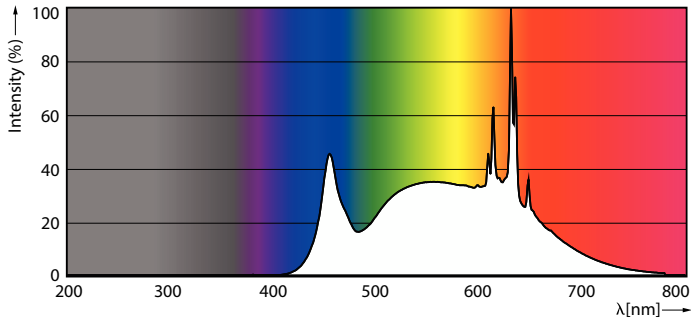

MASTER LEDspot ExpertColor AR111

Photometric data

Spectral Power Distribution Colour - MAS LEDExpertColor 20-100W 940 AR111 24D