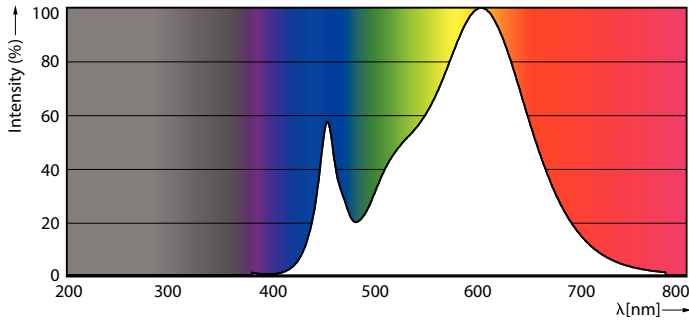

CorePro LEDtube EM/Mains T8

Photometric data

Spectral Power Distribution Colour - CorePro LEDtube 1200mm HO 18W 830 T8

General uniform lighting - CorePro LEDtube 1200mm HO 18W 830 T8