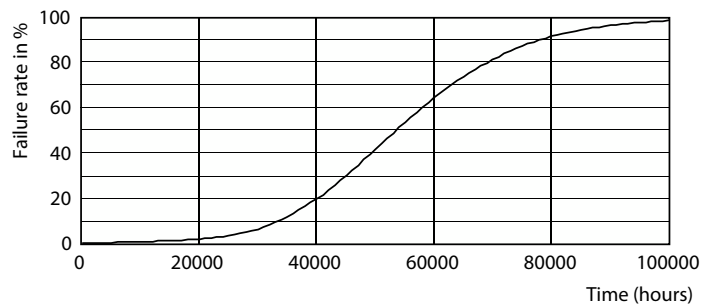

Life Expectancy Diagram