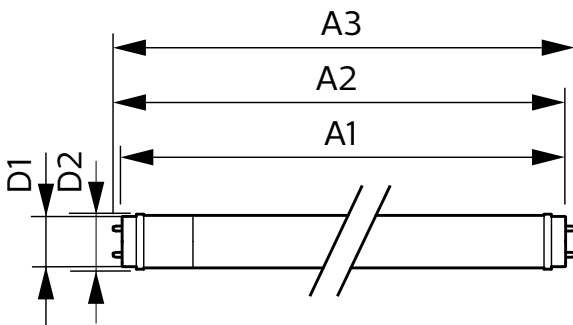

Warnings and Safety

- NOTE: The overall energy efficiency and light distribution of any installation that uses these lamps will be determined by the design of the installation.
- Installation must be done according to the installation diagrams provided with the lamp or available online. Installation must be done by a certified professional.

Product data

General Information			
Cap-Base	G13	Luminous Flux	1,850 lm
Nominal lifetime	50,000 hour(s)	Color Designation	White (WH)
Switching Cycle	200,000	Correlated Color Temperature (Nom)	3000 K
Lighting Technology	LED	Luminous Efficacy (rated) (Nom)	102 lm/W
Flux measurement reference	Sphere	Color Consistency	<6
		Color rendering index (CRI)	80
		LLMF At End Of Nominal Lifetime (Nom)	70 %
		Photobiological safety according to EN 62471	RGO
Light Technical			
Color Code	830 [CCT of 3000K]		
Beam Angle (Nom)	240 degree(s)		

Dimensional drawing

Net Weight (Piece)	0.220 kg
Approval and Application	
Energy Efficiency Class	F
Energy Saving Product	Yes
Approval Marks	RoHS compliance CE marking KEMA Keur certificate
Energy Consumption kWh/1000 h	18 kWh
EPREL Registration Number	1827705
CE mark	Yes
EU RoHS compliant	Yes
Flickering value (PstLM) - Flickering value as per EN 61000-3-3	1
Stroboscopic effect visibility measure (SVM)	0.4
Ambient temperature range	-20 to +45 °C

Product	D1	D2	A1	A2	A3
CorePro LEDtube 1200mm HO 18W 830 T8	25.7 mm	28 mm	1,198 mm	1,205 mm	1,212 mm

CorePro LEDtube EM/Mains T8

Photometric data

Spectral Power Distribution Colour - CorePro LEDtube 1200mm HO 18W 830 T8