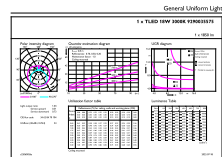

General uniform lighting - CorePro LEDtube 1200mm HO 18W 830 T8