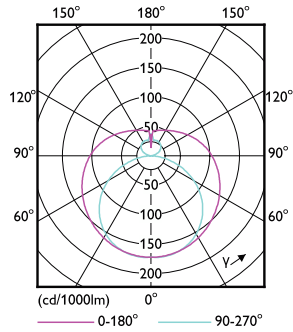

CorePro LEDtube EM/Mains T8

Photometric data

Light Distribution Diagram - CorePro LEDtube 1200mm HO 18W 830 T8

General uniform lighting - CorePro LEDtube 1200mm HO 18W 830 T8