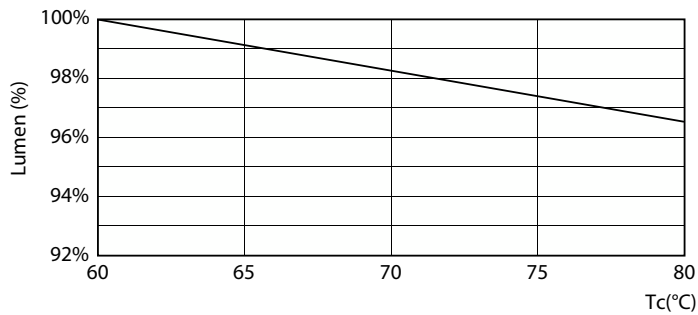

Lifetime

Lumen Maintenance Diagram - CorePro LEDtube 1200mm HO 18W 830 T8