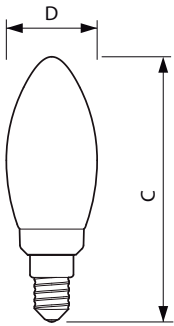

Dimensional drawing

Product	D	C
LEDClassic SSW 40W B35 E14 WW CLND 1SRT4	35.5 mm	106 mm

Photometric data

Spectral Power Distribution Colour - LEDClassic SSW 40W B35 E14 WW CLND 1SRT4

Light Distribution Diagram - LEDClassic SSW 40W B35 E14 WW CLND 1SRT4