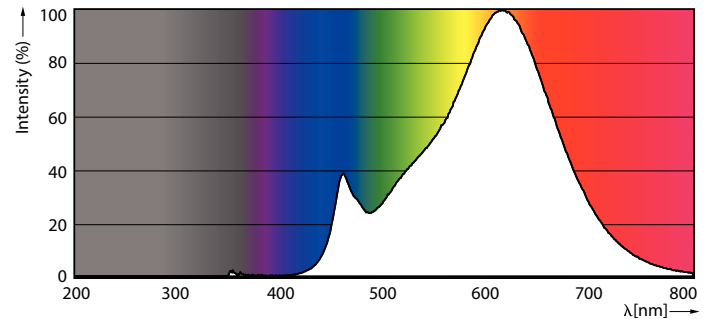

Dimensional drawing

Product	D	C
LEDClassic SSW 40W B35 E14 WW CLND 1SRT4	35.5 mm	106 mm

Photometric data

Spectral Power Distribution Colour - LEDClassic SSW 40W B35 E14 WW CLND 1SRT4

Light Distribution Diagram - LEDClassic SSW 40W B35 E14 WW CLND 1SRT4