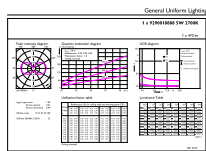

Dimensional drawing

Product	D	C
LEDClassic SSW 40W B35 E14 WW CLND 1SRT4	35.5 mm	106 mm

Photometric data

Spectral Power Distribution Colour - LEDClassic SSW 40W B35 E14 WW CLND 1SRT4

Light Distribution Diagram - LEDClassic SSW 40W B35 E14 WW CLND 1SRT4