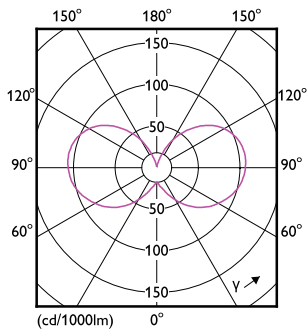

Dimensional drawing

Product	D	C
LEDClassic SSW 40W B35 E14 WW CLND 1SRT4	35.5 mm	106 mm

Photometric data

Spectral Power Distribution Colour - LEDClassic SSW 40W B35 E14 WW CLND 1SRT4

Light Distribution Diagram - LEDClassic SSW 40W B35 E14 WW CLND 1SRT4