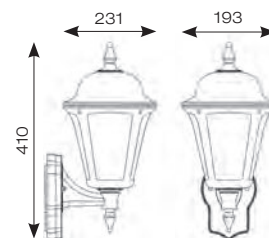

Latina E27 Wall Lantern

- Contemporary IP65 polycarbonate lantern range and resistant to corrosion suitable for commercial and residential applications (supplied less lamp)
- Unique design provides installer with option of top arm or bottom arm mounting, without the need of additional wiring (PIR version bottom arm mounting only)
- Textured polycarbonate finish and tinted lens
- PIR option for convenience and security. Incorporates manual override option
- Colour matching PIR lens ensures discreet appearance
- Option to add Bluetooth and WiFi enabled smart A60 filament lamp(s)
 - AOCTOW/A60/TW/AMB/E27
 - AOCTOW/A60/TW/CL/E27

White

Black - PIR

Corner Bracket - White

OCTO
Compatible

Connected by

WIZ

PIR

Max 8 metres
5 seconds to 8 minutes
2 - 2000 LUX -
Photocell Off