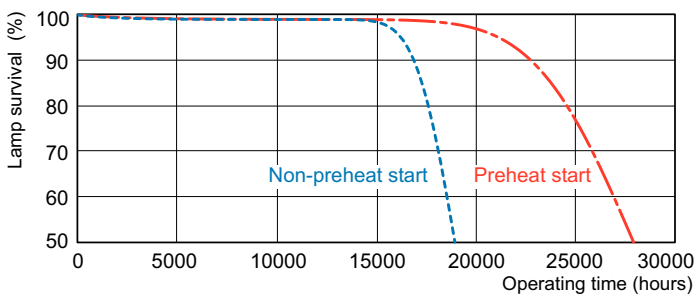

Lifetime

Life Expectancy Diagram - MASTER TL5 HO 90 De Luxe 54W/940 1SL20

Life Expectancy Diagram - MASTER TL5 HO 90 De Luxe 54W/940 1SL20