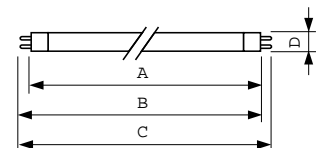

Operating and Electrical	
Power Consumption	54.1 W

Lamp Current (Nom)	
Lamp Current (Nom)	0.455 A

Controls and Dimming	
Dimmable	Yes

Mechanical and Housing	
Bulb Shape	T5 [16 mm (T5)]

Approval and Application	
Mercury (Hg) Content (Nom)	1.2 mg
Energy Consumption kWh/1000 h	59 kWh

Full product name	MASTER TL5 HO 90 De Luxe 54W/940 1SL20
EAN/UPC - Case	8727900895261

Dimensional drawing

Product	D (max)	A (max)	B (max)	B (min)	C (max)
MASTER TL5 HO 90 De Luxe 54W/940 1SL20	17 mm	1,149.0 mm	1,156.1 mm	1,153.7 mm	1,163.2 mm