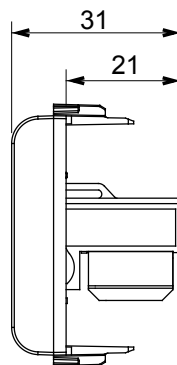

## GW10421

CHORUSMART - Domestic range

Wide range of control devices, sockets for power supply (conforming to national and international standards) signal pick-up, climate control, comfort management, technical alarm signalling and emergency lighting management. The ChoruSmart modular devices are available in five colours, glossy white, satin white, natural beige, satin black and lacquered titanium and in various sizes from 1/2, 1, 2 and 3 modules. Thanks to the mounting supports for rectangular, square and round boxes, endless combinations can be created with the ChoruSmart range of plates.

Category	Data socket	Description	RJ45
Colour	Glossy white	Use category	5e
Cables	UTP	Connection	Toolless
Number pairs	4	Standard	EN 60603-7-2
No. modules	1	Electrocod	3722
Material	Technopolymer		

### DIMENSIONAL