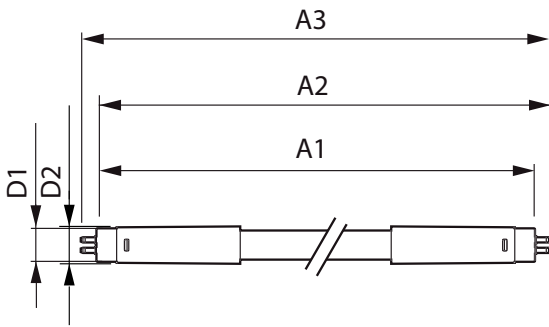

# MASTER LEDtube Mains T5

Mechanical and Housing	
Bulb Finish	Frosted
Bulb Material	Glass
Product Length	600 mm
Bulb Shape	Tube, double-ended
Approval and Application	
Energy Saving Product	Yes
Approval Marks	RoHS compliance CE marking KEMA Keur certificate
Energy Consumption kWh/1000 h	8 kWh
EPREL Registration Number	467,302
CE mark	Yes

## Dimensional drawing

Product	D1	D2	A1	A2	A3
MAS LEDtube 600mm HE 8W 830 T5 EU	15.8 mm	19 mm	549 mm	556.1 mm	563.2 mm