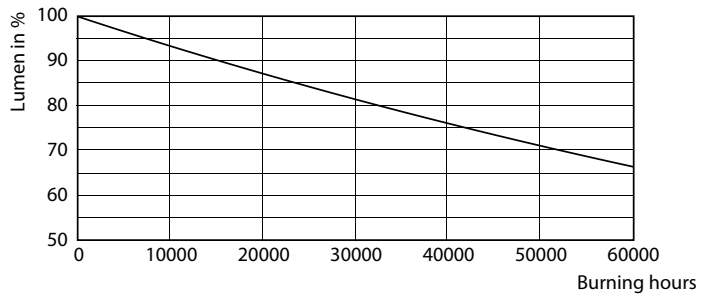

MASTER LEDtube Mains T5

Lifetime

Lumen Maintenance Diagram - MAS LEDtube 600mm HE 8W 830 T5 EU