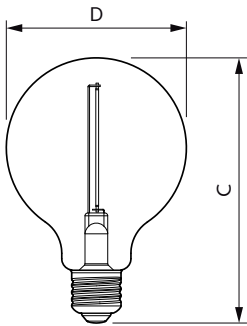

Numerator - Quantity Per Pack	1
Numerator - Packs per outer box	4
Material number (12NC)	929002380801
Full product name	LED classic 11W G93 E27 smoky ND RF 1PF
EAN/UPC - Case	8718699759704

Dimensional drawing

Product	D	C
LED classic 11W G93 E27 smoky ND RF 1PF	95 mm	142 mm

Photometric data

Spectral Power Distribution Colour - LED classic 11W G93 E27 smoky ND RF 1PF

Light Distribution Diagram - LED classic 11W G93 E27 smoky ND RF 1PF