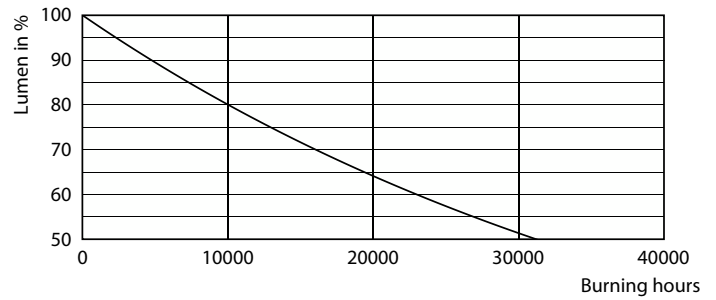

Classic filament LEDbulbs

Lifetime

Life Expectancy Diagram - LED classic 11W G93 E27 smoky ND RF 1PF

Lumen Maintenance Diagram - LED classic 11W G93 E27 smoky ND RF 1PF