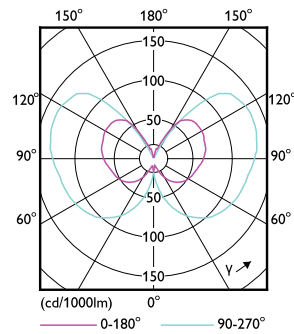

Numerator - Quantity Per Pack	1
Numerator - Packs per outer box	4
Material number (12NC)	929002380801
Full product name	LED classic 11W G93 E27 smoky ND RF 1PF
EAN/UPC - Case	8718699759704

Dimensional drawing

Product	D	C
LED classic 11W G93 E27 smoky ND RF 1PF	95 mm	142 mm

Photometric data

Spectral Power Distribution Colour - LED classic 11W G93 E27 smoky ND RF 1PF

Light Distribution Diagram - LED classic 11W G93 E27 smoky ND RF 1PF