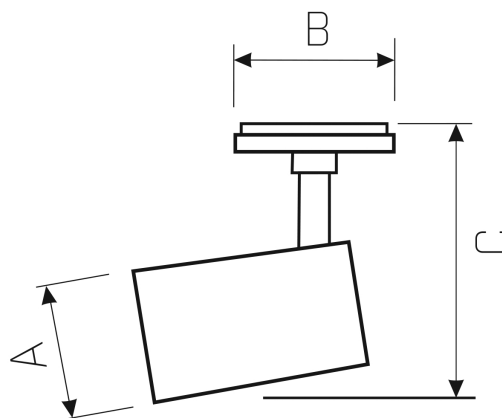

PESO 1

WQJP04255

LED luminaire PESO 1, with a power of 19 W, high light efficacy 150 lm/W. It is made of high-quality components, supported by a 5-year warranty. Lights up with neutral light - the most universal colour (4000K), which is suitable for the rooms we use on a daily basis, ensuring comfort during everyday activities. Narrow beam angle 12° gives directional light so that selected objects or surfaces can be better exposed. Designed for recessed mounting.

Power	19 W	Voltage	230 V
Colour temperature	4000 K	Colour of light	Neutral white
Beam angle	12 °	Degree of protection (IP)	IP20

Technical data

Code	WQJP04255
Power	19 W
Nominal current	90.9 mA
Voltage	230 V
Energy consumption	19 kWh/1000h
Frequency	50HZ Hz
Protection class	II
Power supply included	+
Manufacturer of power supply	TRIDONIC
Power factor	0.93
Useful luminous flux*	2850 lm (360°)
Luminous flux**	1710 lm (360°)
Lamp efficacy	150 lm/W
Colour temperature	4000 K
Colour of light	Neutral white
Beam angle	12 °
RA	80
Light source included	+
Producer of LED diodes	CREE
Uniformity of color SDCM max	3
Dimmable	DALI
Working temperature range	-20/+40 °
Lifespan	50000 h
Housing material	Aluminum
Degree of protection (IP)	IP20
Colour	Black
Dimension (AxBxC)	82x115x100 mm
Mounting hole	92x92 mm
For use	Inside
Assembly method	Recessed
Application	Inside
Made in	PL