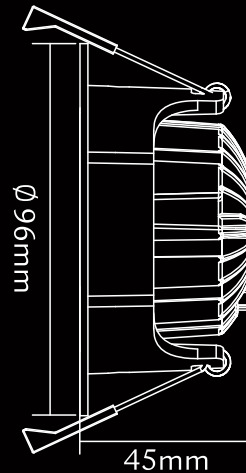

THORGEON

LIGHTING

LED SLIM DOWNLIGHT

03080

Manufactured in PRC

thorgeon

LED
POWER
10W

LUMENS
800

COLOR
CCT

IP44

CUT SIZE
69mm

DIMM
5-100%

Hz
50-60

THORGEON

www.thorgeon.com
SIA "ATTA-1", Daugavgrivas street 77,
Riga, Latvia, LV-1007

4751029897282
Developed in Latvia