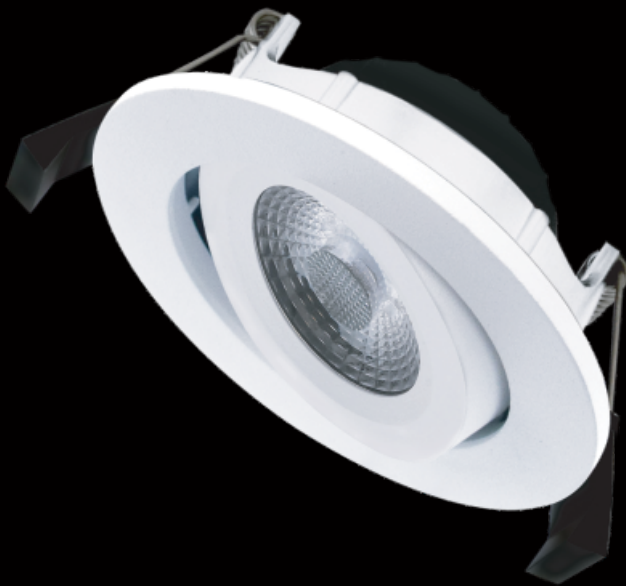

THORGEON

LIGHTING

LED SLIM DOWNLIGHT

03080

Manufactured in PRC

thorgeon

LED
POWER
10W

LUMENS
800

COLOR
CCT

IP44

CUT SIZE
69mm

DIMM
5-100%

Hz
50-60

THORGEON

www.thorgeon.com
SIA "ATTA-1", Daugavgrivas street 77,
Riga, Latvia, LV-1007

4751029897282
Developed in Latvia