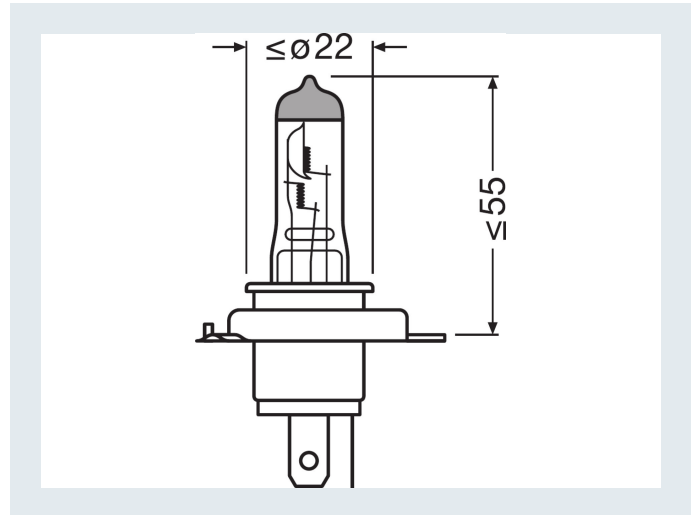

Legal advice

These products do not have ECE approval. This means they must not be used on public roads in any exterior application. Use on public roads leads to cancellation of operating license and loss of insurance coverage. Several countries do not allow sale and use of these products. Please contact your local distributor for information on the availability in your country.

NEOLUX®
GERMAN TECHNOLOGY

NEOLUX Automotive Lighting
OSRAM GmbH

Marcel-Breuer-Str 6
80807 Munich, Germany

Phone +49 89 6213-0
Fax +49 89 6213-2020

www.neolux-lighting.com