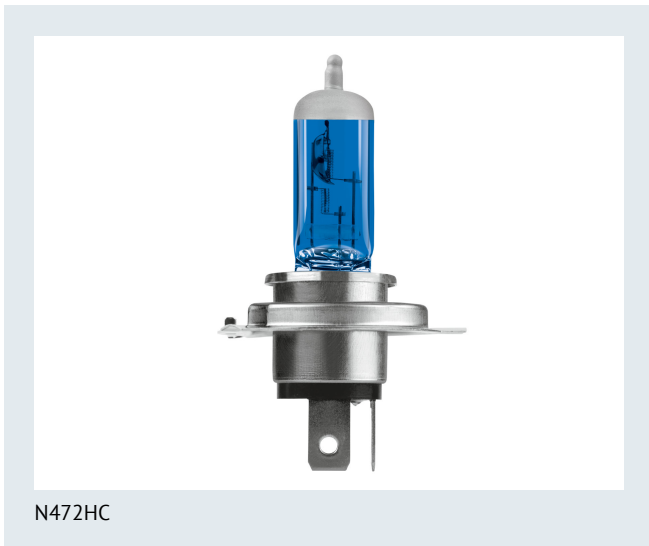

## Blue Power Light 100/90 W 12 V P43T

These off-road lighting solutions from NEOLUX turn night into day. Choose from the robust and reliable Power Light, with its powerful light output, the Blue Power Light, with its stylish bluish white light, or the Weather Light, which is optimized for fog, rain or snow. Whether you need the dark spaces ahead to be brightly lit or are facing rough weather conditions, our off-road range has a solution for you.