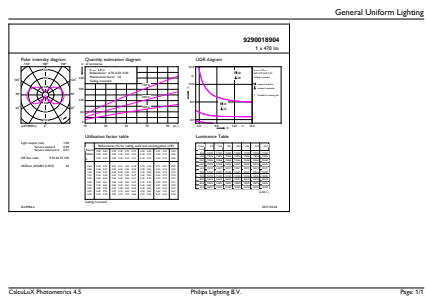

LEDLuster CLA 4.3-40W E14 P45 Clear 827 ND