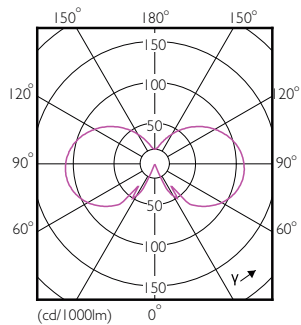

LEDcandle CLA 4.3-40W E14 B35 Clear 827 ND