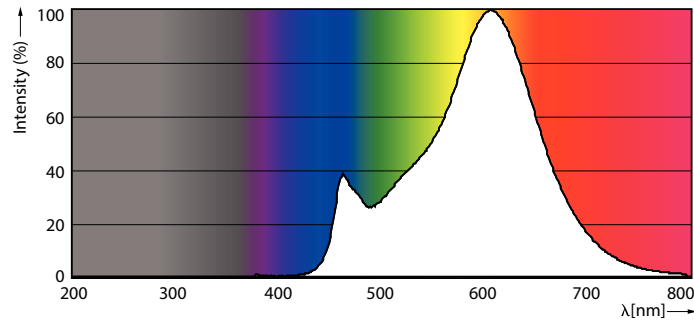

Photometric data

LEDcandle CLA 4.3-40W E14 B35 Clear 827 ND