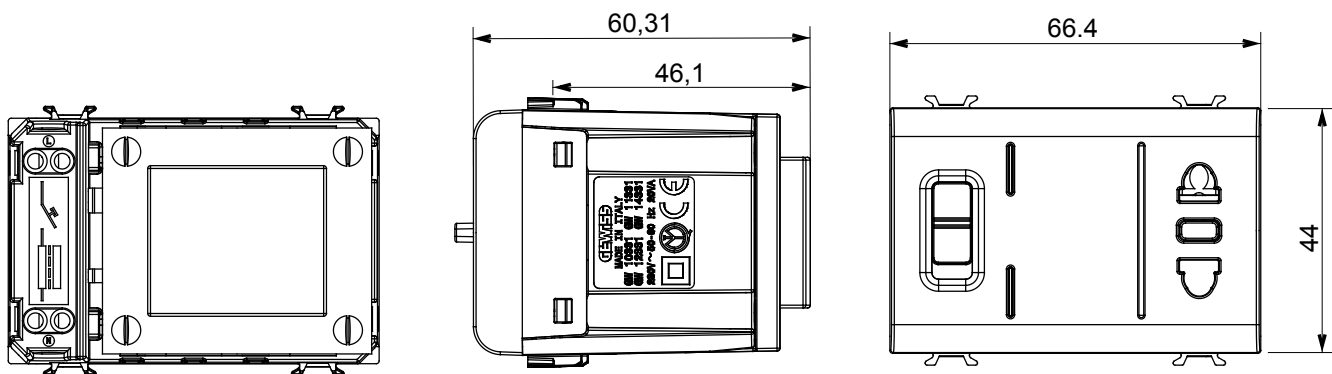

## GW11331

CHORUSMART - Domestic range

Wide range of control devices, sockets for power supply (conforming to national and international standards) signal pick-up, climate control, comfort management, technical alarm signalling and emergency lighting management. The ChoruSmart modular devices are available in five colours, glossy white, satin white, natural beige, satin black and lacquered titanium and in various sizes from 1/2, 1, 2 and 3 modules. Thanks to the mounting supports for rectangular, square and round boxes, endless combinations can be created with the ChoruSmart range of plates.

Category	Shaver socket-outlet	Description	With isolation transformer
Colour	Ivory	Standard	Euro-American
For plug pins	Ø 4 / 5 - 6.3x1.5 mm	Wiring terminals	With screw
Socket-out type	P11-USA	Standard	IEC 60884-1; EN 61558-2-5
Selectable output voltage	120-230V ac	Resistance at test voltage	2000 V at 50 Hz for 1 minute
Maximum power	20 VA	Insulation resistance	> 5 MOhm
Supply voltage	230 V ac - 50/60 Hz	Thermo-pressure with ball	125 °C
Glow Wire Test	850 °C	Terminal grip on cable traction	> 50 N
Terminal tightening capacity stranded cables (mm <sup>2</sup> )	min. 0,75 - max. 2x4	Terminal tightening capacity solid cables (mm <sup>2</sup> )	min. 0,5 - max. 2x2,5
No. modules	3	Material	Technopolymer

### DIMENSIONAL