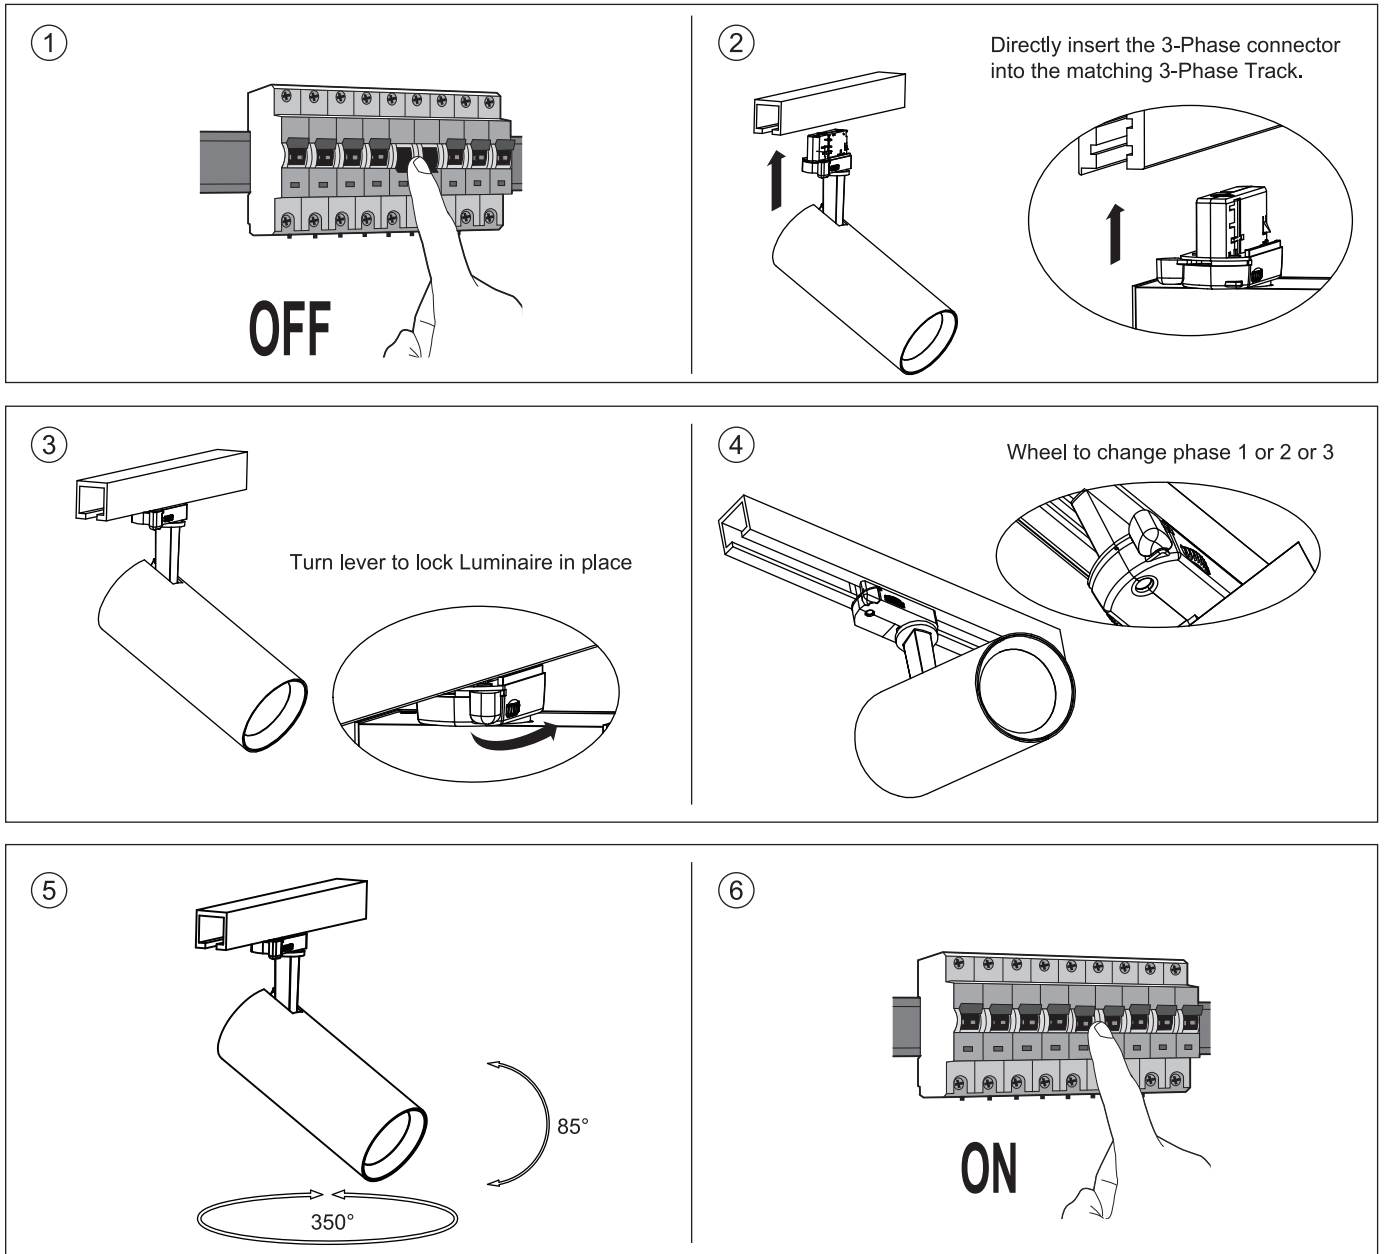

Caution: Any operation on LED module is forbidden while power-on.
Zur Vermeidung von Risiken müssen defekte Leitungen ausschließlich vom Hersteller, Inverkehrbringer oder Fachmann ausgetauscht werden.
Achtung: In Betrieb ist keine Arbeit am LED-Modul erlaubt.

For non-user replaceable light sources:
The light source contained in this luminaire shall only be replaced by the manufacturer or his service agent or a similar qualified person.

Das Leuchtmittel dieser Leuchte ist nicht austauschbar. Wenn das Leuchtmittel das Ende seiner Lebensdauer erreicht hat, muss die gesamte Leuchte ersetzt werden.