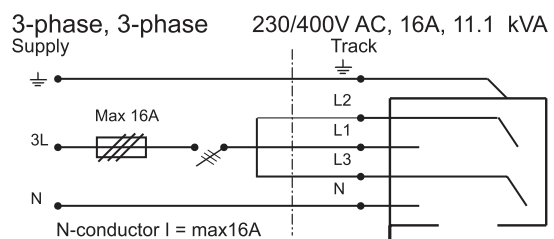

GLOBAL Trac Pro