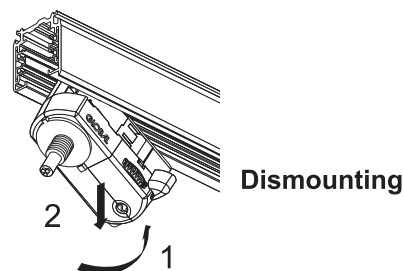

LED Spot Performer 3C Compact

Item Code	CCT	kg

541001069000	3000K	0.435Kg
541001069300	4000K	0.435Kg
541001069600	3000K	0.435Kg
541001069900	4000K	0.435Kg

Model Name: LED SP-TR-C-P 12W Dim

Ø (mm)	L (mm)	H (mm)	Rated Voltage(V~)	Frequency (Hz)	Current (A)	Rated Power(w)
65	150	229	220-240	50/60	0.06	12

GA69

GLOBAL Trac Pro