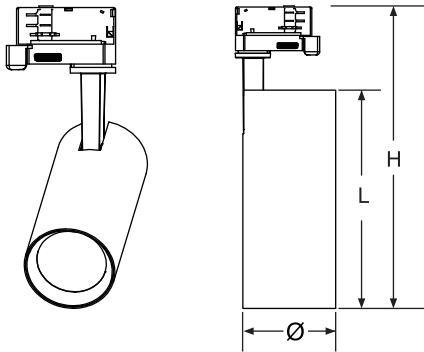

## LED Spot Performer 3C Compact

Item Code	CCT	kg
-----------	-----	----

541001069000	3000K	0.435Kg
541001069300	4000K	0.435Kg
541001069600	3000K	0.435Kg
541001069900	4000K	0.435Kg

Model Name: LED SP-TR-C-P 12W Dim

Ø (mm)	L (mm)	H (mm)	Rated Voltage(V~)	Frequency (Hz)	Current (A)	Rated Power(w)
65	150	229	220-240	50/60	0.06	12