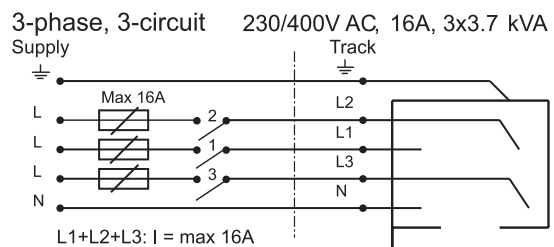

GLOBAL Trac Pro