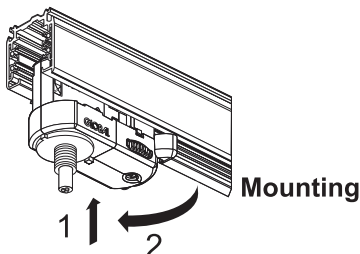

LED Spot Performer 3C Compact

Item Code	CCT	kg

541001069000	3000K	0.435Kg
541001069300	4000K	0.435Kg
541001069600	3000K	0.435Kg
541001069900	4000K	0.435Kg

Model Name: LED SP-TR-C-P 12W Dim

Ø (mm)	L (mm)	H (mm)	Rated Voltage(V~)	Frequency (Hz)	Current (A)	Rated Power(w)
65	150	229	220-240	50/60	0.06	12

GA69

GLOBAL Trac Pro