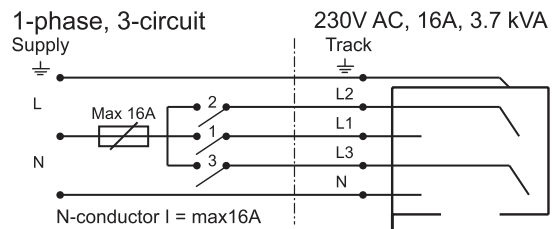

GLOBAL Trac Pro