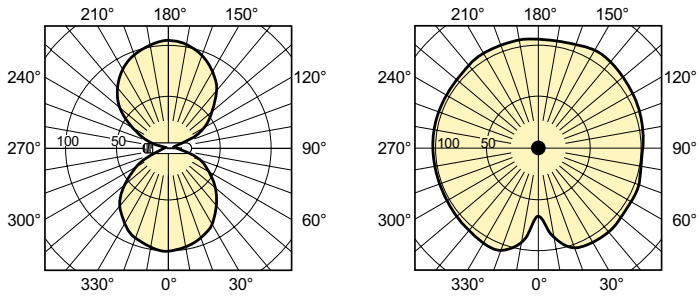

Photometric data

Light Distribution Diagram - MST SON-T APIA Plus Xtra 150W E40 1SL/12

Spectral Power Distribution Colour - MST SON-T APIA Plus Xtra 150W E40 1SL/12