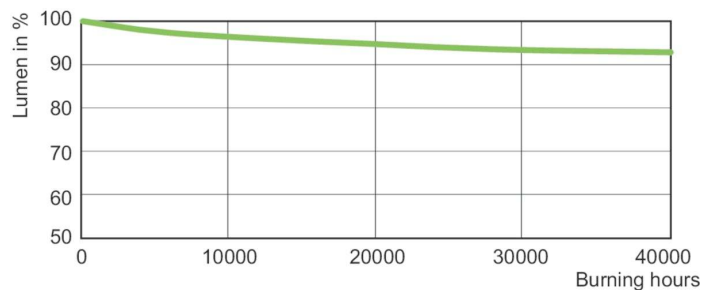

Lifetime

Life Expectancy Diagram - MST SON-T APIA Plus Xtra 150W E40 1SL/12

Lumen Maintenance Diagram - MST SON-T APIA Plus Xtra 150W E40 1SL/12