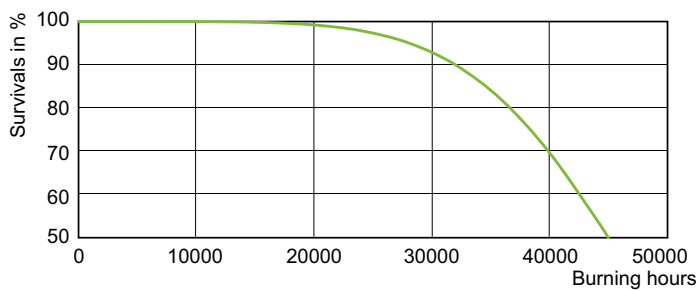

Lifetime

Life Expectancy Diagram - MST SON-T APIA Plus Xtra 150W E40 1SL/12

Lumen Maintenance Diagram - MST SON-T APIA Plus Xtra 150W E40 1SL/12