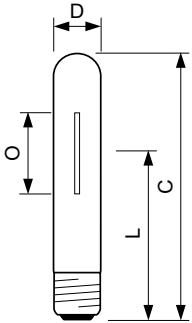

### Product data

Operating and Electrical		Luminous Efficacy (rated) (Nom)	
Power Consumption	154.0 W	Luminous Efficacy (rated) (Nom)	118.51 lm/W
Voltage (Nom)	98 V	Color rendering index (CRI)	-
Voltage (Nom)	98 V		
General Information		Controls and Dimming	
Cap-Base	E40 [E40]	Dimmable	Yes
Operating Position	UNIVERSAL [Any or Universal (U)]	Mechanical and Housing	
Flux measurement reference	Sphere	Bulb Finish	Clear
		Bulb Shape	T46 [T 46mm]
Light Technical		Approval and Application	
Color Code	- [Not Specified]	Mercury (Hg) Content (Max)	15.1 mg
Luminous Flux	18,200 lumen	Mercury (Hg) Content (Nom)	15.1 mg
Chromaticity Coordinate X (Nom)	0.535	Energy Consumption kWh/1000 h	154 kWh
Chromaticity Coordinate Y (Nom)	0.42	EPREL Registration Number	473,376
Correlated Color Temperature (Nom)	2000 K		

## Dimensional drawing

Product	D (max)	O	L	C (max)
MST SON-T APIA Plus Xtra 150W E40 1SL/12	48 mm	61 mm	132 mm	210 mm