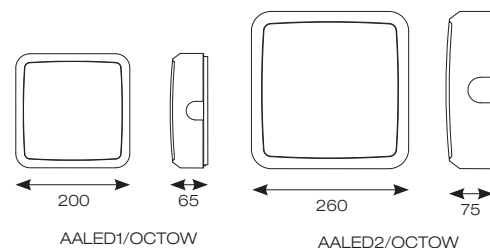

# OCTO Astro Connected by WiZ

- WiZ embedded all polycarbonate multi-purpose LED square bulkhead suitable for ancillary areas and industrial applications
- Push fit feed-in, feed-out terminals for speed and ease of installation
- Tunable between 2700K - 6500K via WiZ App and voice control
- Supplied c/w optional trim attachment which provides a more commercially aesthetic appearance
- Unique Visiluxe diffuser allows 90% light transmission from LED source for increased performance
- Instant light output and unlimited switching

OCTO  
Embedded

Connected by  
**WiZ**

White

Black  
(Fitted with Trim Attachment)

White  
(Fitted with Trim Attachment)

INPUT	HERTZ	TEMP	LIFETIME (HRS)	CRI	SDCM	BEAM ANGLE	CLASS	IP	IK
230V	50Hz	-10°C to 40°C	L70 36,000	Ra 80	6	115°	2	IP65	08