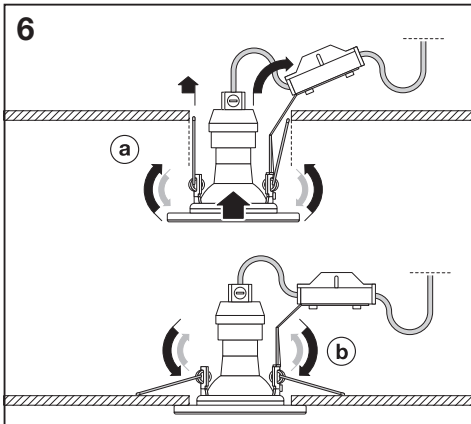

---

**SPOT ESSENTIAL SET**

---

	EAN	W	W <sub>max.</sub>	lm	K	Δ (°C)	V~	mA	Hz	PF	▽ (°)	
<b>SPOT ESSENTIAL SET 3X2.6W 827GU10WT</b>	4099854103629	3x 2.6	3x 7 LED	3x 230	2700	-20...+40	220-240	3x 25	50/60	>0.4	36	100000
<b>SPOT ESSENTIAL SET 3X2.6W 827GU10BN</b>	4099854103605	3x 2.6	3x 7 LED	3x 230	2700	-20...+40	220-240	3x 25	50/60	>0.4	36	100000
<b>SPOT ESSENTIAL SET 5X2.6W 827GU10WT</b>	4099854103667	5x 2.6	5x 7 LED	5x 230	2700	-20...+40	220-240	5x 25	50/60	>0.4	36	100000
<b>SPOT ESSENTIAL SET 5X2.6W 827GU10BN</b>	4099854103643	5x 2.6	5x 7 LED	5x 230	2700	-20...+40	220-240	5x 25	50/60	>0.4	36	100000

	EAN	n	LED	QR code	ENERGY * X =
SPOT ESSENTIAL SET 3X2.6W 827GU10WT	4099854103629	3	AC32699		F
SPOT ESSENTIAL SET 3X2.6W 827GU10BN	4099854103605	3			
SPOT ESSENTIAL SET 5X2.6W 827GU10WT	4099854103667	5			
SPOT ESSENTIAL SET 5X2.6W 827GU10BN	4099854103643	5			