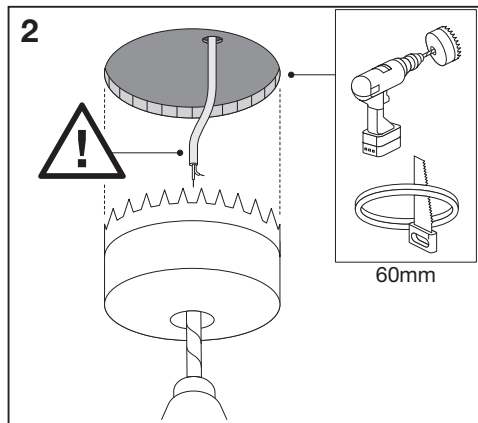

---

**SPOT ESSENTIAL SET**

---

	EAN	W	W <sub>max.</sub>	lm	K	Δ (°C)	V~	mA	Hz	PF	▽ (°)	
<b>SPOT ESSENTIAL SET 3X2.6W 827GU10WT</b>	4099854103629	3x 2.6	3x 7 LED	3x 230	2700	-20...+40	220-240	3x 25	50/60	>0.4	36	100000
<b>SPOT ESSENTIAL SET 3X2.6W 827GU10BN</b>	4099854103605	3x 2.6	3x 7 LED	3x 230	2700	-20...+40	220-240	3x 25	50/60	>0.4	36	100000
<b>SPOT ESSENTIAL SET 5X2.6W 827GU10WT</b>	4099854103667	5x 2.6	5x 7 LED	5x 230	2700	-20...+40	220-240	5x 25	50/60	>0.4	36	100000
<b>SPOT ESSENTIAL SET 5X2.6W 827GU10BN</b>	4099854103643	5x 2.6	5x 7 LED	5x 230	2700	-20...+40	220-240	5x 25	50/60	>0.4	36	100000

	EAN	n	LED	QR code	ENERGY * X =
SPOT ESSENTIAL SET 3X2.6W 827GU10WT	4099854103629	3	AC32699		F
SPOT ESSENTIAL SET 3X2.6W 827GU10BN	4099854103605	3			
SPOT ESSENTIAL SET 5X2.6W 827GU10WT	4099854103667	5			
SPOT ESSENTIAL SET 5X2.6W 827GU10BN	4099854103643	5			