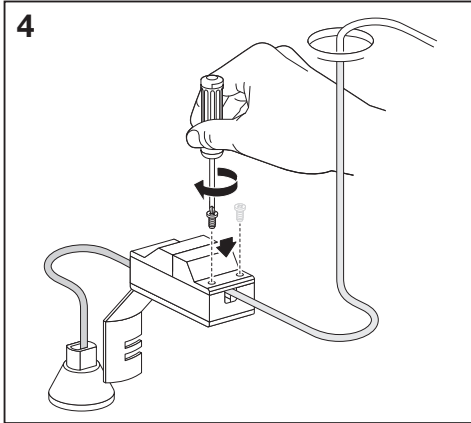

---

**SPOT ESSENTIAL SET**

---

	EAN	W	W <sub>max.</sub>	lm	K	Δ (°C)	V~	mA	Hz	PF	▽ (°)	
<b>SPOT ESSENTIAL SET 3X2.6W 827GU10WT</b>	4099854103629	3x 2.6	3x 7 LED	3x 230	2700	-20...+40	220-240	3x 25	50/60	>0.4	36	100000
<b>SPOT ESSENTIAL SET 3X2.6W 827GU10BN</b>	4099854103605	3x 2.6	3x 7 LED	3x 230	2700	-20...+40	220-240	3x 25	50/60	>0.4	36	100000
<b>SPOT ESSENTIAL SET 5X2.6W 827GU10WT</b>	4099854103667	5x 2.6	5x 7 LED	5x 230	2700	-20...+40	220-240	5x 25	50/60	>0.4	36	100000
<b>SPOT ESSENTIAL SET 5X2.6W 827GU10BN</b>	4099854103643	5x 2.6	5x 7 LED	5x 230	2700	-20...+40	220-240	5x 25	50/60	>0.4	36	100000

	EAN	n	LED	QR code	ENERGY * X =
SPOT ESSENTIAL SET 3X2.6W 827GU10WT	4099854103629	3	AC32699		F
SPOT ESSENTIAL SET 3X2.6W 827GU10BN	4099854103605	3			
SPOT ESSENTIAL SET 5X2.6W 827GU10WT	4099854103667	5			
SPOT ESSENTIAL SET 5X2.6W 827GU10BN	4099854103643	5			