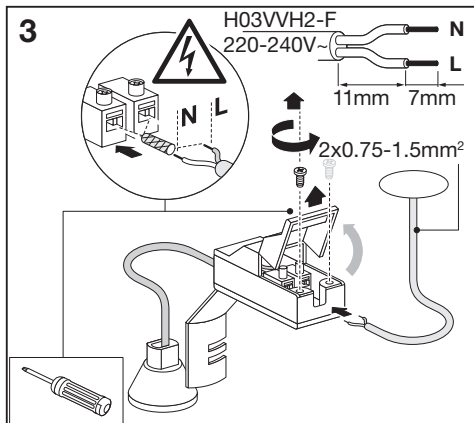

---

**SPOT ESSENTIAL SET**

---

	EAN	W	W <sub>max.</sub>	lm	K	Δ (°C)	V~	mA	Hz	PF	▽ (°)	
<b>SPOT ESSENTIAL SET 3X2.6W 827GU10WT</b>	4099854103629	3x 2.6	3x 7 LED	3x 230	2700	-20...+40	220-240	3x 25	50/60	>0.4	36	100000
<b>SPOT ESSENTIAL SET 3X2.6W 827GU10BN</b>	4099854103605	3x 2.6	3x 7 LED	3x 230	2700	-20...+40	220-240	3x 25	50/60	>0.4	36	100000
<b>SPOT ESSENTIAL SET 5X2.6W 827GU10WT</b>	4099854103667	5x 2.6	5x 7 LED	5x 230	2700	-20...+40	220-240	5x 25	50/60	>0.4	36	100000
<b>SPOT ESSENTIAL SET 5X2.6W 827GU10BN</b>	4099854103643	5x 2.6	5x 7 LED	5x 230	2700	-20...+40	220-240	5x 25	50/60	>0.4	36	100000

	EAN	n	LED	QR code	ENERGY * X =
SPOT ESSENTIAL SET 3X2.6W 827GU10WT	4099854103629	3	AC32699		F
SPOT ESSENTIAL SET 3X2.6W 827GU10BN	4099854103605	3			
SPOT ESSENTIAL SET 5X2.6W 827GU10WT	4099854103667	5			
SPOT ESSENTIAL SET 5X2.6W 827GU10BN	4099854103643	5			