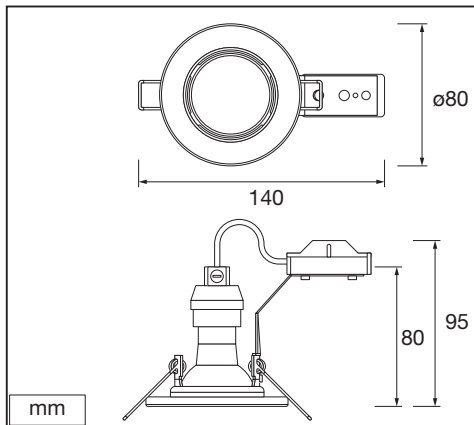

---

**SPOT ESSENTIAL SET**

---

	EAN	W	W <sub>max.</sub>	lm	K	Δ (°C)	V~	mA	Hz	PF	▽ (°)	
<b>SPOT ESSENTIAL SET 3X2.6W 827GU10WT</b>	4099854103629	3x 2.6	3x 7 LED	3x 230	2700	-20...+40	220-240	3x 25	50/60	>0.4	36	100000
<b>SPOT ESSENTIAL SET 3X2.6W 827GU10BN</b>	4099854103605	3x 2.6	3x 7 LED	3x 230	2700	-20...+40	220-240	3x 25	50/60	>0.4	36	100000
<b>SPOT ESSENTIAL SET 5X2.6W 827GU10WT</b>	4099854103667	5x 2.6	5x 7 LED	5x 230	2700	-20...+40	220-240	5x 25	50/60	>0.4	36	100000
<b>SPOT ESSENTIAL SET 5X2.6W 827GU10BN</b>	4099854103643	5x 2.6	5x 7 LED	5x 230	2700	-20...+40	220-240	5x 25	50/60	>0.4	36	100000

	EAN	n	LED	QR code	ENERGY * X =
SPOT ESSENTIAL SET 3X2.6W 827GU10WT	4099854103629	3	AC32699		F
SPOT ESSENTIAL SET 3X2.6W 827GU10BN	4099854103605	3			
SPOT ESSENTIAL SET 5X2.6W 827GU10WT	4099854103667	5			
SPOT ESSENTIAL SET 5X2.6W 827GU10BN	4099854103643	5			