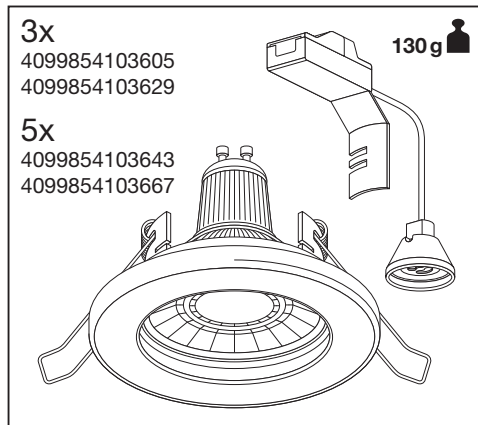

---

**SPOT ESSENTIAL SET**

---

	EAN	W	W <sub>max.</sub>	lm	K	Δ (°C)	V~	mA	Hz	PF	▽ (°)	
<b>SPOT ESSENTIAL SET 3X2.6W 827GU10WT</b>	4099854103629	3x 2.6	3x 7 LED	3x 230	2700	-20...+40	220-240	3x 25	50/60	>0.4	36	100000
<b>SPOT ESSENTIAL SET 3X2.6W 827GU10BN</b>	4099854103605	3x 2.6	3x 7 LED	3x 230	2700	-20...+40	220-240	3x 25	50/60	>0.4	36	100000
<b>SPOT ESSENTIAL SET 5X2.6W 827GU10WT</b>	4099854103667	5x 2.6	5x 7 LED	5x 230	2700	-20...+40	220-240	5x 25	50/60	>0.4	36	100000
<b>SPOT ESSENTIAL SET 5X2.6W 827GU10BN</b>	4099854103643	5x 2.6	5x 7 LED	5x 230	2700	-20...+40	220-240	5x 25	50/60	>0.4	36	100000

	EAN	n	LED	QR code	ENERGY * X =
SPOT ESSENTIAL SET 3X2.6W 827GU10WT	4099854103629	3	AC32699		F
SPOT ESSENTIAL SET 3X2.6W 827GU10BN	4099854103605	3			
SPOT ESSENTIAL SET 5X2.6W 827GU10WT	4099854103667	5			
SPOT ESSENTIAL SET 5X2.6W 827GU10BN	4099854103643	5			