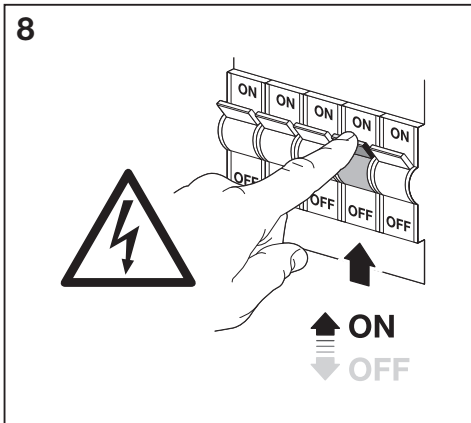

---

**SPOT ESSENTIAL SET**

---

	EAN	W	W <sub>max.</sub>	lm	K	Δ (°C)	V~	mA	Hz	PF	▽ (°)	
<b>SPOT ESSENTIAL SET 3X2.6W 827GU10WT</b>	4099854103629	3x 2.6	3x 7 LED	3x 230	2700	-20...+40	220-240	3x 25	50/60	>0.4	36	100000
<b>SPOT ESSENTIAL SET 3X2.6W 827GU10BN</b>	4099854103605	3x 2.6	3x 7 LED	3x 230	2700	-20...+40	220-240	3x 25	50/60	>0.4	36	100000
<b>SPOT ESSENTIAL SET 5X2.6W 827GU10WT</b>	4099854103667	5x 2.6	5x 7 LED	5x 230	2700	-20...+40	220-240	5x 25	50/60	>0.4	36	100000
<b>SPOT ESSENTIAL SET 5X2.6W 827GU10BN</b>	4099854103643	5x 2.6	5x 7 LED	5x 230	2700	-20...+40	220-240	5x 25	50/60	>0.4	36	100000

	EAN	n	LED	QR code	ENERGY * X =
SPOT ESSENTIAL SET 3X2.6W 827GU10WT	4099854103629	3	AC32699		F
SPOT ESSENTIAL SET 3X2.6W 827GU10BN	4099854103605	3			
SPOT ESSENTIAL SET 5X2.6W 827GU10WT	4099854103667	5			
SPOT ESSENTIAL SET 5X2.6W 827GU10BN	4099854103643	5			