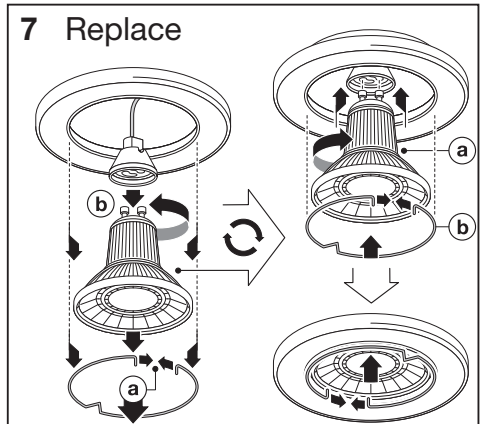

---

**SPOT ESSENTIAL SET**

---

	EAN	W	W <sub>max.</sub>	lm	K	Δ (°C)	V~	mA	Hz	PF	▽ (°)	
<b>SPOT ESSENTIAL SET 3X2.6W 827GU10WT</b>	4099854103629	3x 2.6	3x 7 LED	3x 230	2700	-20...+40	220-240	3x 25	50/60	>0.4	36	100000
<b>SPOT ESSENTIAL SET 3X2.6W 827GU10BN</b>	4099854103605	3x 2.6	3x 7 LED	3x 230	2700	-20...+40	220-240	3x 25	50/60	>0.4	36	100000
<b>SPOT ESSENTIAL SET 5X2.6W 827GU10WT</b>	4099854103667	5x 2.6	5x 7 LED	5x 230	2700	-20...+40	220-240	5x 25	50/60	>0.4	36	100000
<b>SPOT ESSENTIAL SET 5X2.6W 827GU10BN</b>	4099854103643	5x 2.6	5x 7 LED	5x 230	2700	-20...+40	220-240	5x 25	50/60	>0.4	36	100000

	EAN	n	LED	QR code	ENERGY * X =
SPOT ESSENTIAL SET 3X2.6W 827GU10WT	4099854103629	3	AC32699		F
SPOT ESSENTIAL SET 3X2.6W 827GU10BN	4099854103605	3			
SPOT ESSENTIAL SET 5X2.6W 827GU10WT	4099854103667	5			
SPOT ESSENTIAL SET 5X2.6W 827GU10BN	4099854103643	5			