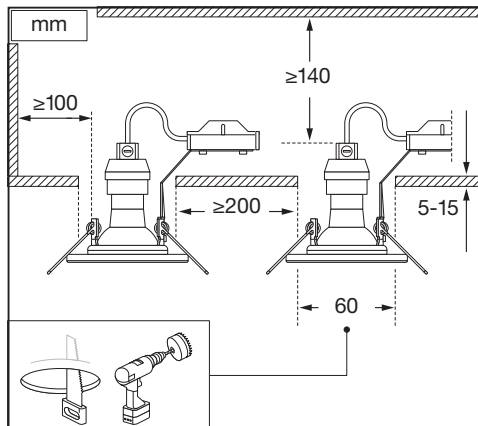

---

**SPOT ESSENTIAL SET**

---

	EAN	W	W <sub>max.</sub>	lm	K	Δ (°C)	V~	mA	Hz	PF	▽ (°)	
<b>SPOT ESSENTIAL SET 3X2.6W 827GU10WT</b>	4099854103629	3x 2.6	3x 7 LED	3x 230	2700	-20...+40	220-240	3x 25	50/60	>0.4	36	100000
<b>SPOT ESSENTIAL SET 3X2.6W 827GU10BN</b>	4099854103605	3x 2.6	3x 7 LED	3x 230	2700	-20...+40	220-240	3x 25	50/60	>0.4	36	100000
<b>SPOT ESSENTIAL SET 5X2.6W 827GU10WT</b>	4099854103667	5x 2.6	5x 7 LED	5x 230	2700	-20...+40	220-240	5x 25	50/60	>0.4	36	100000
<b>SPOT ESSENTIAL SET 5X2.6W 827GU10BN</b>	4099854103643	5x 2.6	5x 7 LED	5x 230	2700	-20...+40	220-240	5x 25	50/60	>0.4	36	100000

	EAN	n	LED	QR code	ENERGY * X =
SPOT ESSENTIAL SET 3X2.6W 827GU10WT	4099854103629	3	AC32699		F
SPOT ESSENTIAL SET 3X2.6W 827GU10BN	4099854103605	3			
SPOT ESSENTIAL SET 5X2.6W 827GU10WT	4099854103667	5			
SPOT ESSENTIAL SET 5X2.6W 827GU10BN	4099854103643	5			