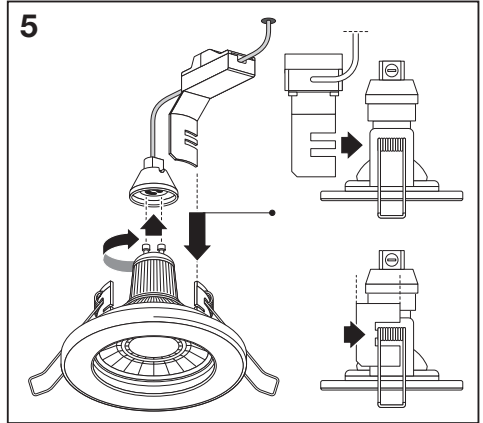

---

**SPOT ESSENTIAL SET**

---

	EAN	W	W <sub>max.</sub>	lm	K	Δ (°C)	V~	mA	Hz	PF	▽ (°)	
<b>SPOT ESSENTIAL SET 3X2.6W 827GU10WT</b>	4099854103629	3x 2.6	3x 7 LED	3x 230	2700	-20...+40	220-240	3x 25	50/60	>0.4	36	100000
<b>SPOT ESSENTIAL SET 3X2.6W 827GU10BN</b>	4099854103605	3x 2.6	3x 7 LED	3x 230	2700	-20...+40	220-240	3x 25	50/60	>0.4	36	100000
<b>SPOT ESSENTIAL SET 5X2.6W 827GU10WT</b>	4099854103667	5x 2.6	5x 7 LED	5x 230	2700	-20...+40	220-240	5x 25	50/60	>0.4	36	100000
<b>SPOT ESSENTIAL SET 5X2.6W 827GU10BN</b>	4099854103643	5x 2.6	5x 7 LED	5x 230	2700	-20...+40	220-240	5x 25	50/60	>0.4	36	100000

	EAN	n	LED	QR code	ENERGY * X =
SPOT ESSENTIAL SET 3X2.6W 827GU10WT	4099854103629	3	AC32699		F
SPOT ESSENTIAL SET 3X2.6W 827GU10BN	4099854103605	3			
SPOT ESSENTIAL SET 5X2.6W 827GU10WT	4099854103667	5			
SPOT ESSENTIAL SET 5X2.6W 827GU10BN	4099854103643	5			