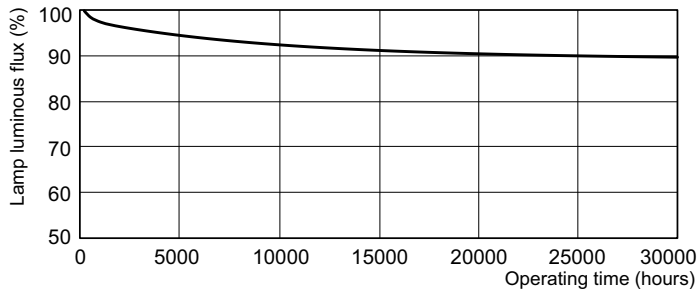

MASTER TL5 High Output

Lifetime

Lumen Maintenance Diagram - MASTER TL5 HO 39W/865 SLV/40