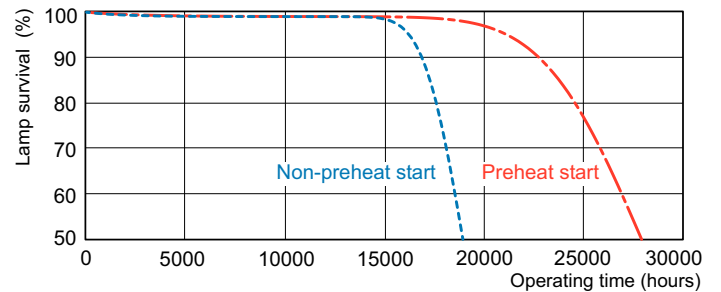

Product data

General Information		Operating and Electrical	
Cap-Base	G5 [G5]	Power Consumption	38.0 W
Features	na [Not Applicable]	Lamp Current (Nom)	0.325 A
Flux measurement reference	Sphere		
Light Technical		Controls and Dimming	
Color Code	865 [CCT of 6500K]	Dimmable	Yes
Luminous Flux	2.875 lumen		
Color Designation	Cool Daylight	Mechanical and Housing	
Chromaticity Coordinate X (Nom)	0.313	Bulb Shape	T5 [16 mm (T5)]
Chromaticity Coordinate Y (Nom)	0.337		
Correlated Color Temperature (Nom)	6500 K	Approval and Application	
Luminous Efficacy (rated) (Nom)	76 lm/W	Mercury (Hg) Content (Nom)	1.2 mg
Color rendering index (CRI)	82	Energy Consumption kWh/1000 h	38 kWh
		EPREL Registration Number	423,560

Photometric data

Spectral Power Distribution Colour - MASTER TL5 HO 39W/865 SLV/40

Lifetime

Life Expectancy Diagram - MASTER TL5 HO 39W/865 SLV/40

Life Expectancy Diagram - MASTER TL5 HO 39W/865 SLV/40

MASTER TL5 High Output