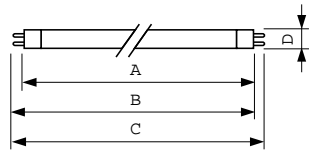

Product data

General Information		Operating and Electrical	
Cap-Base	G5 [G5]	Power Consumption	38.0 W
Features	na [Not Applicable]	Lamp Current (Nom)	0.325 A
Flux measurement reference	Sphere		
Light Technical		Controls and Dimming	
Color Code	865 [CCT of 6500K]	Dimmable	Yes
Luminous Flux	2.875 lumen		
Color Designation	Cool Daylight	Mechanical and Housing	
Chromaticity Coordinate X (Nom)	0.313	Bulb Shape	T5 [16 mm (T5)]
Chromaticity Coordinate Y (Nom)	0.337		
Correlated Color Temperature (Nom)	6500 K	Approval and Application	
Luminous Efficacy (rated) (Nom)	76 lm/W	Mercury (Hg) Content (Nom)	1.2 mg
Color rendering index (CRI)	82	Energy Consumption kWh/1000 h	38 kWh
		EPREL Registration Number	423,560

Material number (12NC)	927928586555
Full product name	MASTER TL5 HO 39W/865 SLV/40
EAN/UPC - Case	8711500868503

Dimensional drawing

Product	D (max)	A (max)	B (max)	B (min)	C (max)
MASTER TL5 HO 39W/865 SLV/40	17 mm	849.0 mm	856.1 mm	853.7 mm	863.2 mm